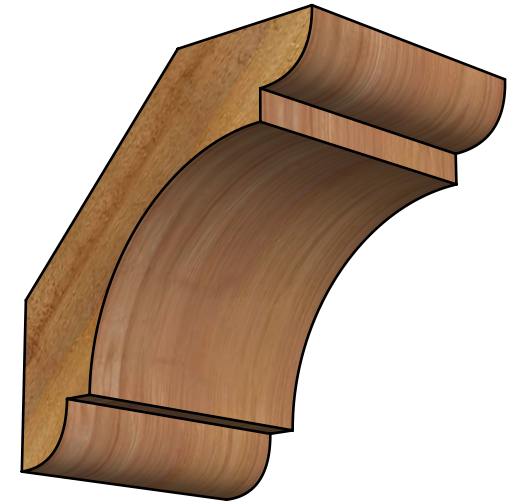

BRC06X08X08OLY00RWR

6"W X 8"D X 8"H OLYMPIC ROUGH SAWN BRACE, WESTERN RED CEDAR

SIDE

FRONT

EKENA MILLWORK
 2300 WEST MAIN ST.
 CLARKSVILLE, TX 75426
 TOLL FREE: 866-607-0453
 WWW.EKENAMILLWORK.COM

NOTES

1. INSTALLATION TO BE COMPLETED IN ACCORDANCE WITH MANUFACTURER'S SPECIFICATIONS.
2. DRAWING MAY NOT BE TO SCALE
3. THIS DRAWING IS INTENDED FOR DESIGN AND PLANNING PURPOSES ONLY.
4. ALL INFORMATION CONTAINED HEREIN WAS CURRENT AT THE TIME OF DEVELOPMENT BUT MUST BE REVIEWED AND APPROVED BY THE PRODUCT MANUFACTURER TO BE CONSIDERED ACCURATE.
5. PRODUCTS ARE NOT KILN DRIED. THIS ITEM IS UNIQUE AND WILL CONTAIN THE NATURAL VARIATIONS THAT THE WOOD SPECIES OFFERS. THIS MAY RESULT IN VARIATIONS UP TO 1/4"