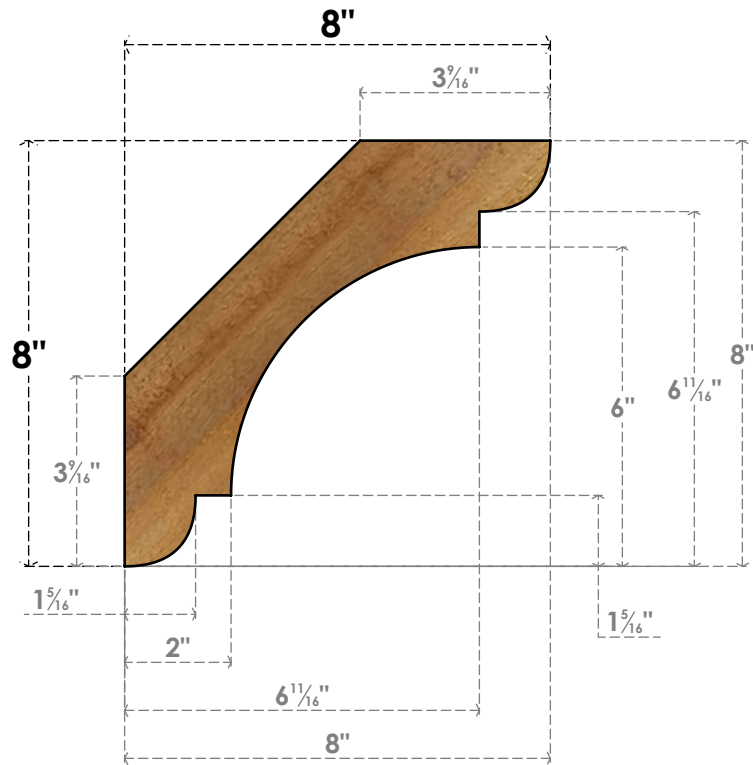

BRC06X08X08OLY00RWR

6"W X 8"D X 8"H OLYMPIC ROUGH SAWN BRACE, WESTERN RED CEDAR

SIDE

FRONT

EKENA MILLWORK
 2300 WEST MAIN ST.
 CLARKSVILLE, TX 75426
 TOLL FREE: 866-607-0453
 WWW.EKENAMILLWORK.COM

NOTES

1. INSTALLATION TO BE COMPLETED IN ACCORDANCE WITH MANUFACTURER'S SPECIFICATIONS.
2. DRAWING MAY NOT BE TO SCALE
3. THIS DRAWING IS INTENDED FOR DESIGN AND PLANNING PURPOSES ONLY.
4. ALL INFORMATION CONTAINED HEREIN WAS CURRENT AT THE TIME OF DEVELOPMENT BUT MUST BE REVIEWED AND APPROVED BY THE PRODUCT MANUFACTURER TO BE CONSIDERED ACCURATE.
5. PRODUCTS ARE NOT KILN DRIED. THIS ITEM IS UNIQUE AND WILL CONTAIN THE NATURAL VARIATIONS THAT THE WOOD SPECIES OFFERS. THIS MAY RESULT IN VARIATIONS UP TO 1/4"