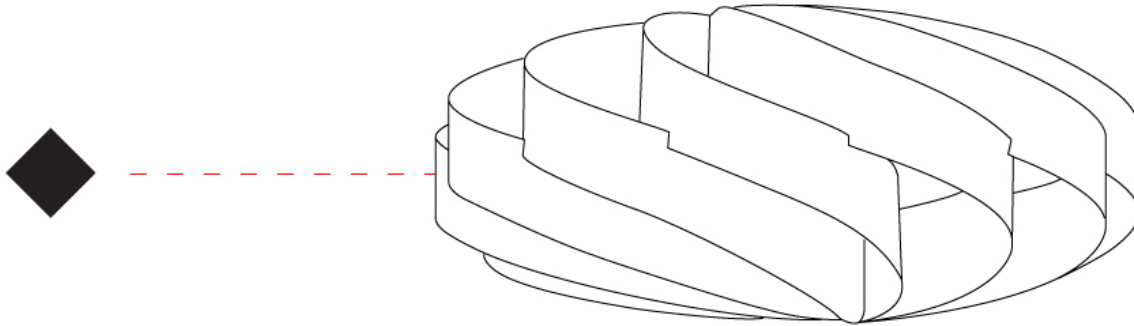

SWIRL SURFACE

D62005-WHI

YOUR SELECTED OPTIONS

Finish Options: White

PROJECT

TYPE

SPECIFIER

QUANTITY

DATE