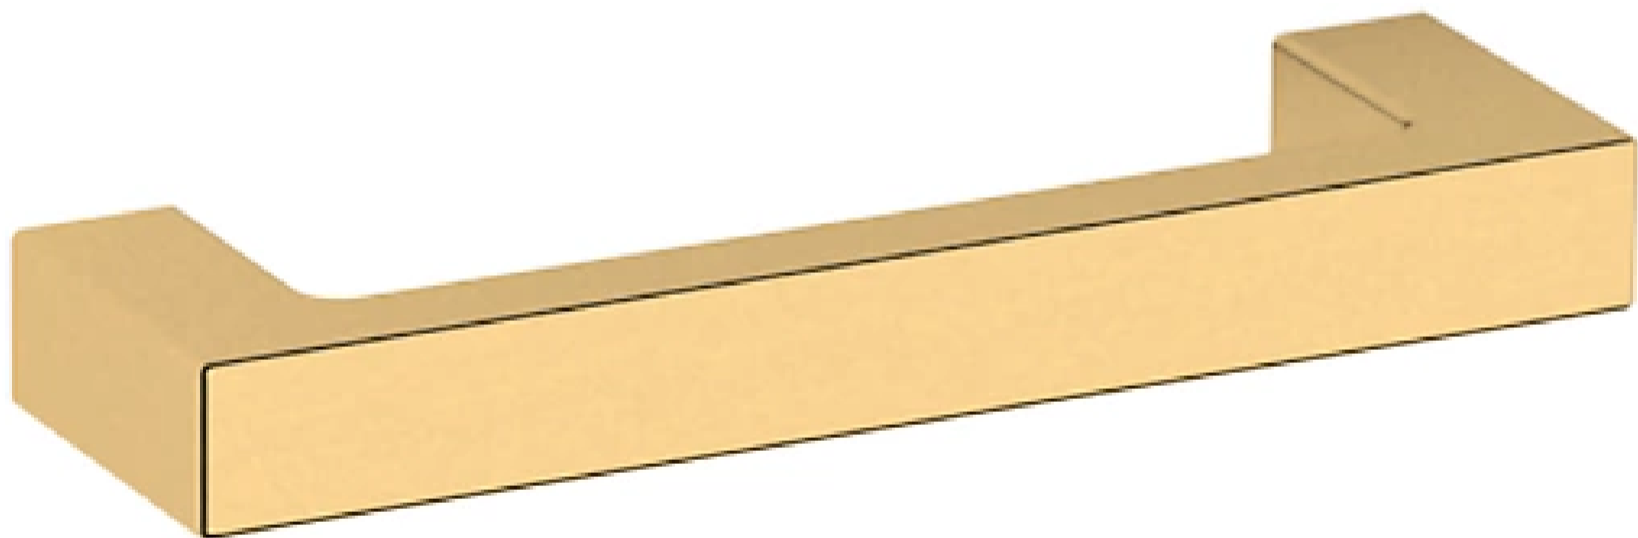

# 4406 CONTEMPORARY PULL 4" CTC

## SPECIFICATIONS

STYLE

Contemporary

### Key Features

- ✓ This family is available in a knob, and 4", 6", 12", and 18" Pull
- ✓ Solid brass construction, feeling the difference in quality in every piece of cabinet hardware.
- ✓ Baldwin's Satin Brass finish is warm, smooth, and is covered with a Limited Lifetime Finish™ Warranty for enduring elegance, no matter the climate.
- ✓ Mounting Hardware included