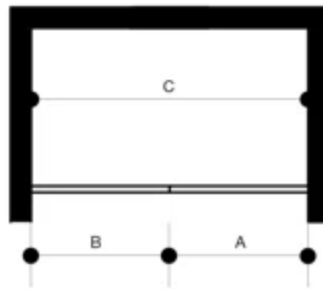

# VIGO

VG6081 DIMENSIONS

MODEL	DIMENSION "A"	DIMENSION "B"	DIMENSION "C"	HEIGHT	DOOR OPENING
VG6081XXCL4874	27 5/8" x 73"	21 3/4" x 74"	47 1/4" - 48 3/4"	74"	22 7/8" - 24 1/4"
VG6081XXCL6074	27 5/8" x 73"	33 3/4" x 74"	59 1/4" - 60 3/4"	74"	22 7/8" - 24 1/4"

A, B & C dimensions were measured after shower enclosure was completely installed.

© 2018 VIGO Industries, All rights reserved.