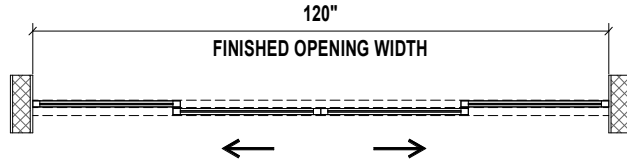

CLOSED POSITION

OPEN POSITION

TOP VIEW

SIDE VIEW

FRONT VIEW

3D VIEW

**Aluminum Frame**  
FTS Frame Size: 1 1/2"

- Finish:
- Black - SD1296FR4BK
  - Charcoal - SD1296FR4CH
  - Silver - SD1296FR4SL
  - Walnut - SD1296FR4WH
  - Wenge - SD1296FR4WN
  - White - SD1296FR4WT

### 120" X 96"