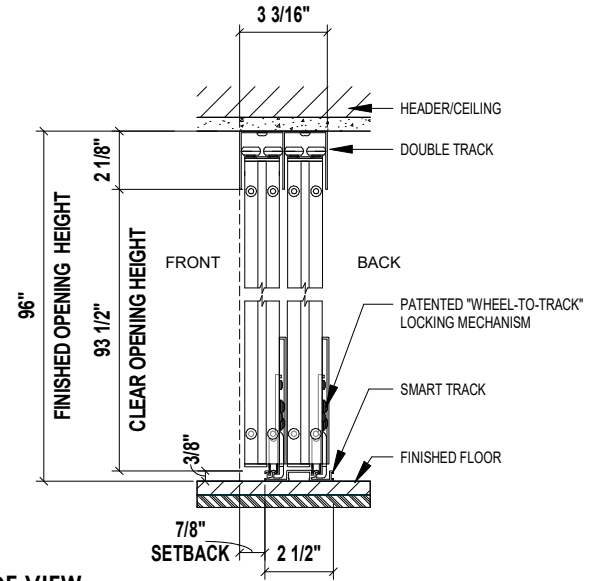

CLOSED POSITION

OPEN POSITION

TOP VIEW

SIDE VIEW

FRONT VIEW

3D VIEW

**Aluminum Frame**  
FTS Frame Size: 1 1/2"

- Finish:
- Black - SD1296FR4BK
  - Charcoal - SD1296FR4CH
  - Silver - SD1296FR4SL
  - Walnut - SD1296FR4WH
  - Wenge - SD1296FR4WN
  - White - SD1296FR4WT

### 120" X 96"