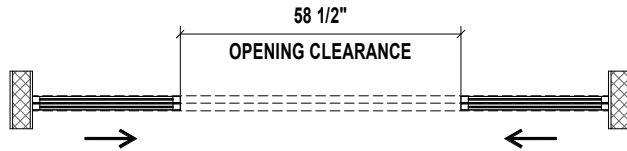

CLOSED POSITION

OPEN POSITION

TOP VIEW

SIDE VIEW

FRONT VIEW

3D VIEW

**Aluminum Frame**  
FTS Frame Size: 1 1/2"

- Finish:
- Black - SD1296FR4BK
  - Charcoal - SD1296FR4CH
  - Silver - SD1296FR4SL
  - Walnut - SD1296FR4WH
  - Wenge - SD1296FR4WN
  - White - SD1296FR4WT

**Glass: Frosted**

### 120" X 96"