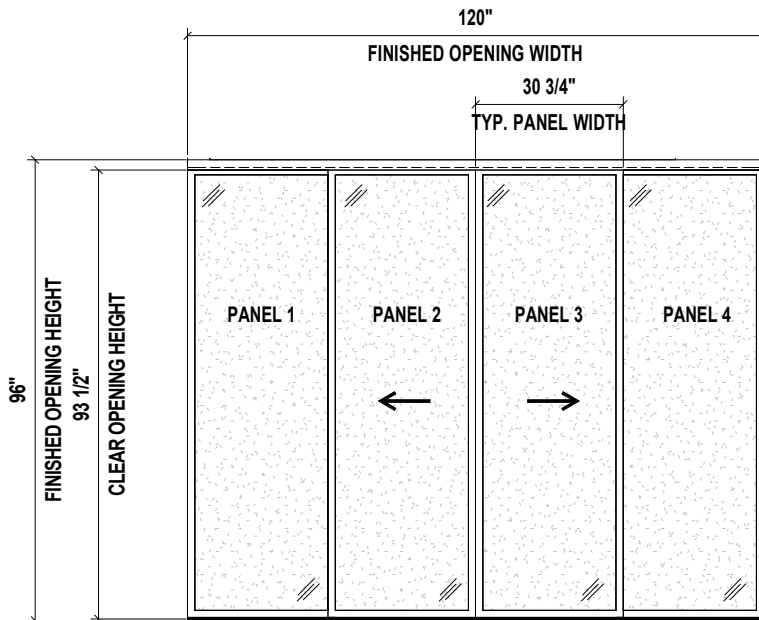

CLOSED POSITION

OPEN POSITION

TOP VIEW

SIDE VIEW

FRONT VIEW

3D VIEW

**Aluminum Frame**  
FTS Frame Size: 1 1/2"

- Finish:
- Black - SD1296FR4BK
  - Charcoal - SD1296FR4CH
  - Silver - SD1296FR4SL
  - Walnut - SD1296FR4WH
  - Wenge - SD1296FR4WN
  - White - SD1296FR4WT

### 120" X 96"