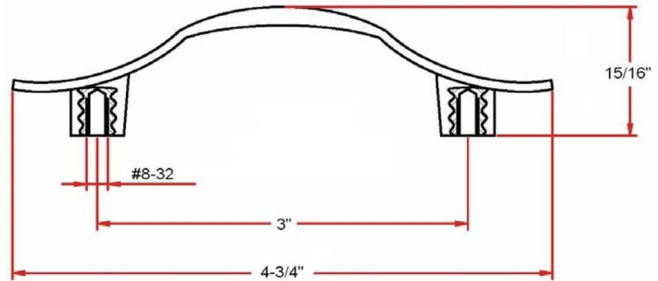

Metro Pull 10-Pack  
Oil Rubbed Bronze

**SPECIFICATIONS**

MATERIAL CONSTRUCTION:	Zinc
MOUNTING HARDWARE INCLUDED:	Yes
TOOLS NEEDED FOR INSTALLATION:	Screwdriver
ASSEMBLED DIMENSIONS:	0.94" H x 4.75" L
CENTER TO CENTER:	3"
LEVER/PULL LENGTH:	4.75"
PROJECTION:	0.94"
KNOB DIAMETER:	N/A
ASSEMBLED WEIGHT:	1 lbs.