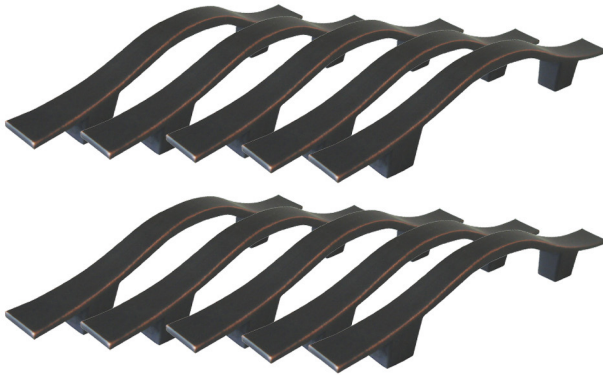

Metro Pull 10-Pack  
Oil Rubbed Bronze

**SPECIFICATIONS**

MATERIAL CONSTRUCTION:	Zinc
MOUNTING HARDWARE INCLUDED:	Yes
TOOLS NEEDED FOR INSTALLATION:	Screwdriver
ASSEMBLED DIMENSIONS:	0.94" H x 4.75" L
CENTER TO CENTER:	3"
LEVER/PULL LENGTH:	4.75"
PROJECTION:	0.94"
KNOB DIAMETER:	N/A
ASSEMBLED WEIGHT:	1 lbs.