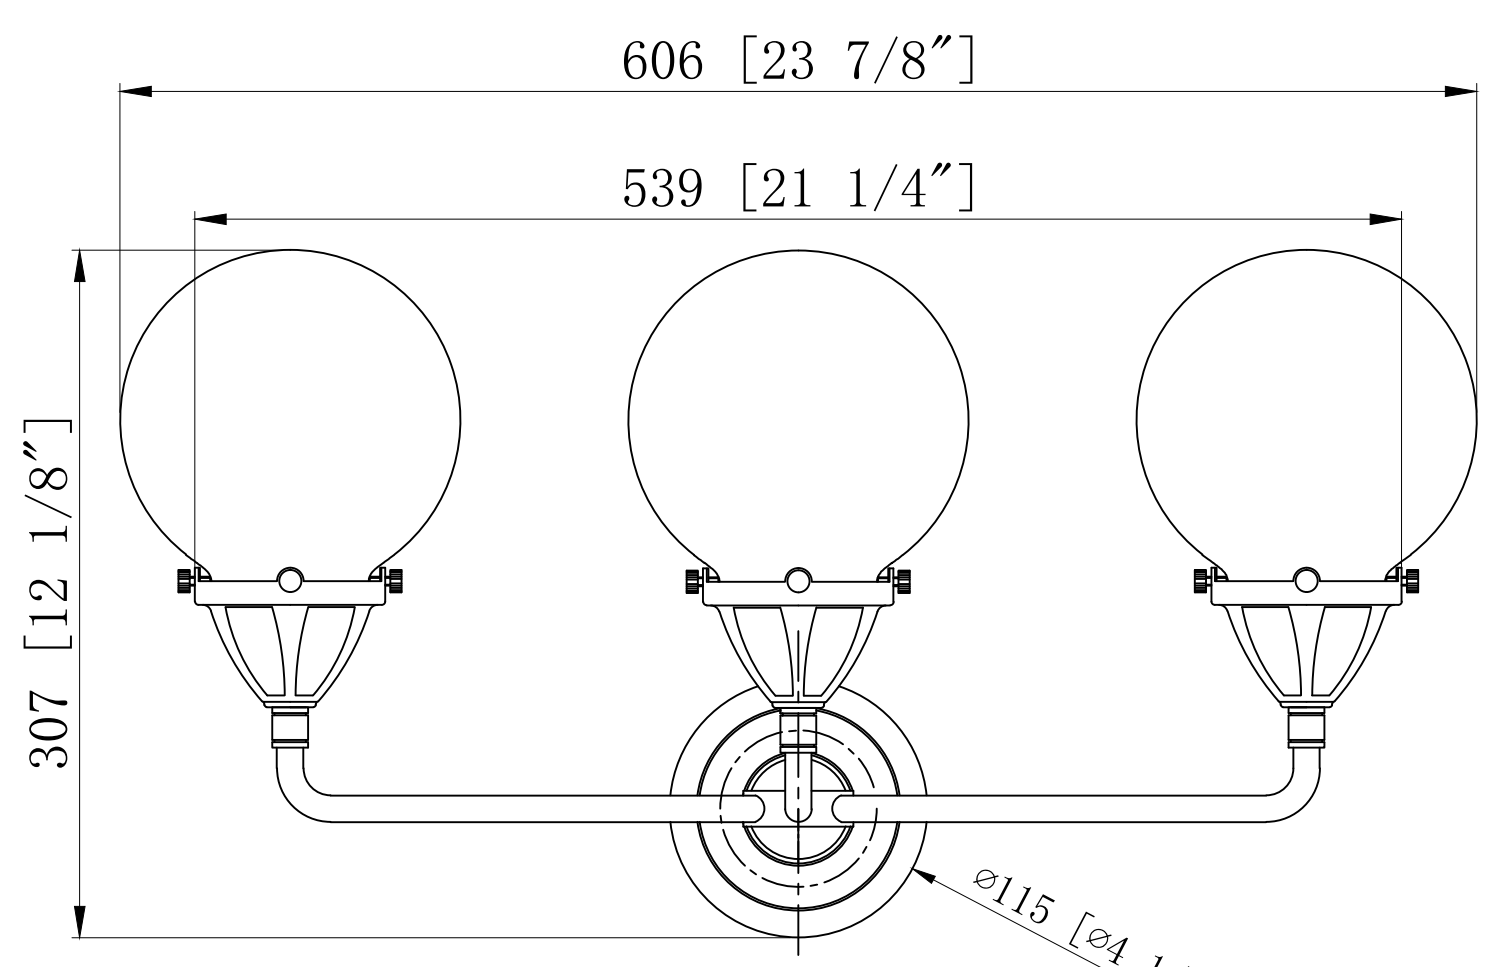

Revise the width to 21.25" as per India QC comments

12" WIRE MEASURED FROM BACKPLATE