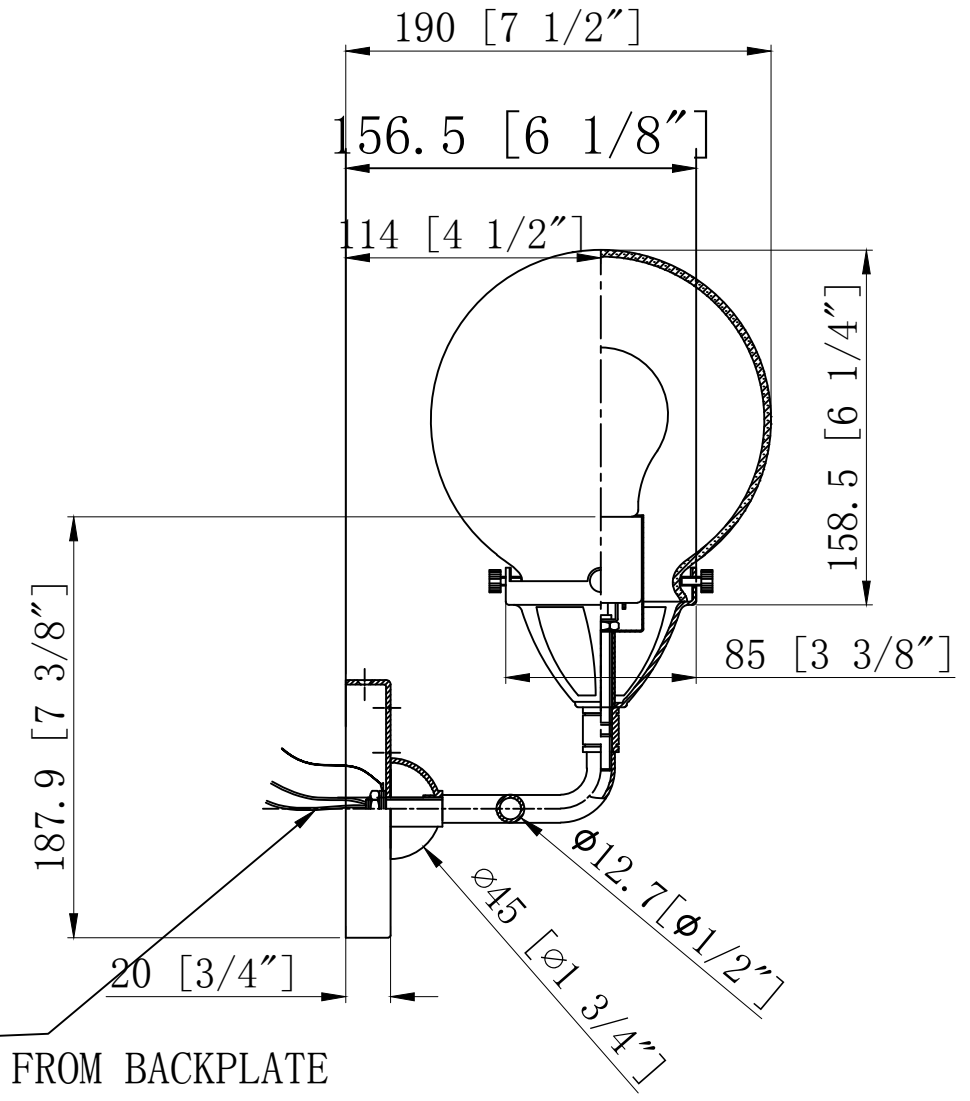

Revise the width to 21.25" as per India QC comments

12" WIRE MEASURED FROM BACKPLATE