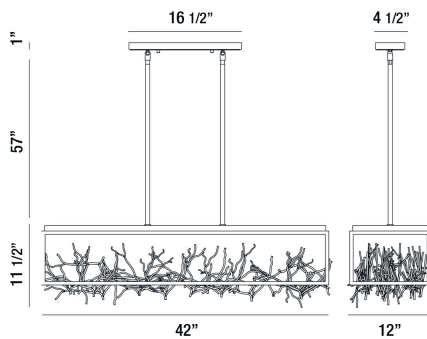

### PRODUCT DETAILS

No.	:	35642-023
Product Color	:	SILVER-BLACK MIX
Product Material	:	METAL
Shade / Accent Colour	:	SILVER
Shade / Accent Material	:	STEEL
Length	:	42"
Width	:	12"
Height	:	11.5"
Overall Height	:	68"
Weight	:	40.4LBS

### TECHNICAL DETAILS

Hanging Support Type	:	ROD
Rods Included	:	3"+6"+12"+18"+18"
Canopy / Backplate Length	:	16.5"
Canopy / Backplate Height	:	1"
Canopy / Backplate Width	:	4.5"
Driver	:	NO
IP Rating	:	IP22
Location	:	DRY
Approval	:	
Beam Angle	:	360