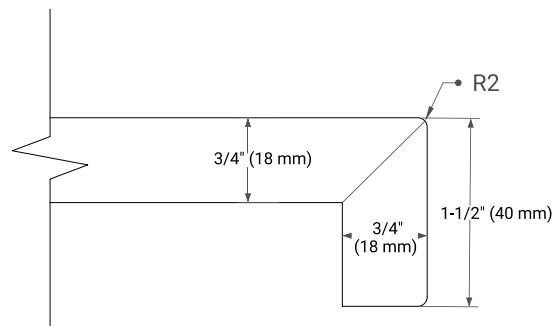

55" SINGLE OVAL SINK COUNTERTOP WITH 1.5 IN. THICKNESS

OVERALL DIMENSIONS

55" W x 22" D x 1.5" H

COUNTERTOP OPTIONS

Carrara Marble

White Quartz

FEATURES

- Solid countertop with mitered edges & seams
- Undermount white oval sink
- Pre-drilled for 8" widespread faucet

INCLUDED

- Countertop
- Matching Backsplash
- Oval Sink

COUNTERTOP PLAN VIEW

EDGE SIDE VIEW

THREE DIMENSIONAL COUNTERTOP VIEW