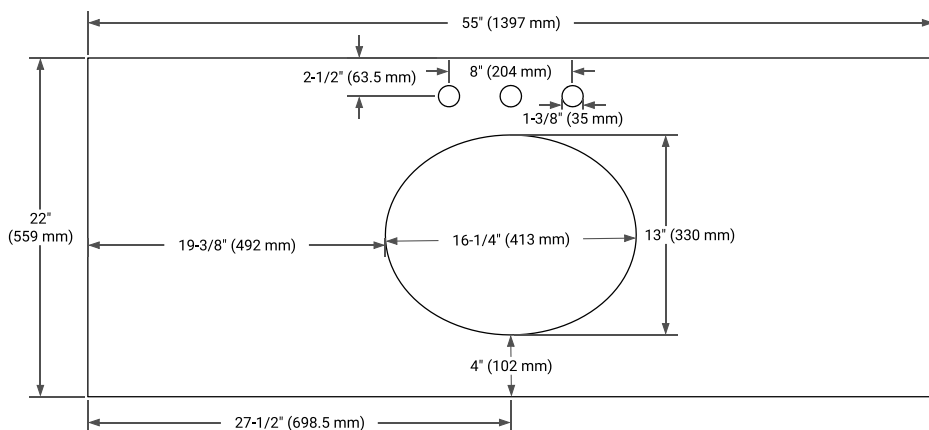

54" SINGLE SINK BASE CABINET

BASE CABINET DIMENSIONS

54" W x 21.6" D x 34.5" H

FEATURES

- Solid wood frame & plywood panels
- Dovetail drawers and joints
- Soft closing doors & drawers

HARDWARE FINISHES*

Brushed Nickel Satin Brass Matte Black Polished Chrome

55" SINGLE OVAL SINK COUNTERTOP WITH 1.5 IN. THICKNESS

OVERALL DIMENSIONS

55" W x 22" D x 1.5" H

COUNTERTOP OPTIONS

Carrara Marble

White Quartz

FEATURES

- Solid countertop with mitered edges & seams
- Undermount white oval sink
- Pre-drilled for 8" widespread faucet

INCLUDED

- Countertop
- Matching Backsplash
- Oval Sink

COUNTERTOP PLAN VIEW

EDGE SIDE VIEW

THREE DIMENSIONAL COUNTERTOP VIEW