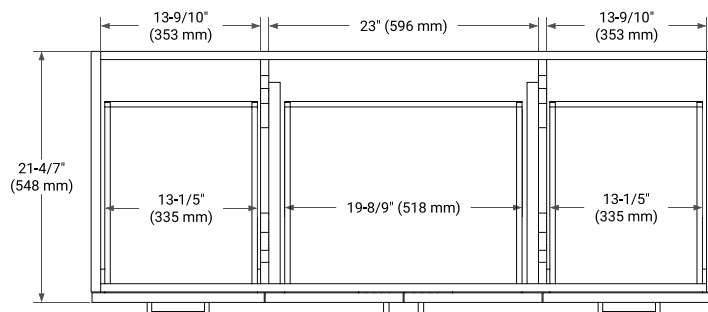

54" SINGLE SINK BASE CABINET

BASE CABINET DIMENSIONS

54" W x 21.6" D x 34.5" H

FEATURES

- Solid wood frame & plywood panels
- Dovetail drawers and joints
- Soft closing doors & drawers

HARDWARE FINISHES*

Brushed Nickel Satin Brass Matte Black Polished Chrome

55" SINGLE OVAL SINK COUNTERTOP WITH 1.5 IN. THICKNESS

OVERALL DIMENSIONS

55" W x 22" D x 1.5" H

COUNTERTOP OPTIONS

Carrara Marble

White Quartz

FEATURES

- Solid countertop with mitered edges & seams
- Undermount white oval sink
- Pre-drilled for 8" widespread faucet

INCLUDED

- Countertop
- Matching Backsplash
- Oval Sink

COUNTERTOP PLAN VIEW

EDGE SIDE VIEW

THREE DIMENSIONAL COUNTERTOP VIEW