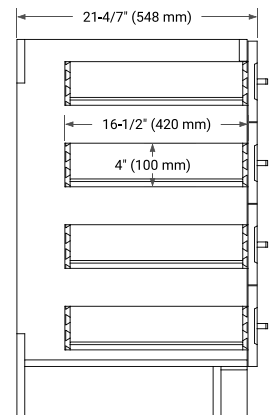

54" SINGLE SINK BASE CABINET

BASE CABINET DIMENSIONS

54" W x 21.6" D x 34.5" H

FEATURES

- Solid wood frame & plywood panels
- Dovetail drawers and joints
- Soft closing doors & drawers

HARDWARE FINISHES*

Brushed Nickel Satin Brass Matte Black Polished Chrome

55" SINGLE OVAL SINK COUNTERTOP WITH 1.5 IN. THICKNESS

OVERALL DIMENSIONS

55" W x 22" D x 1.5" H

COUNTERTOP OPTIONS

Carrara Marble

White Quartz

FEATURES

- Solid countertop with mitered edges & seams
- Undermount white oval sink
- Pre-drilled for 8" widespread faucet

INCLUDED

- Countertop
- Matching Backsplash
- Oval Sink

COUNTERTOP PLAN VIEW

EDGE SIDE VIEW

THREE DIMENSIONAL COUNTERTOP VIEW