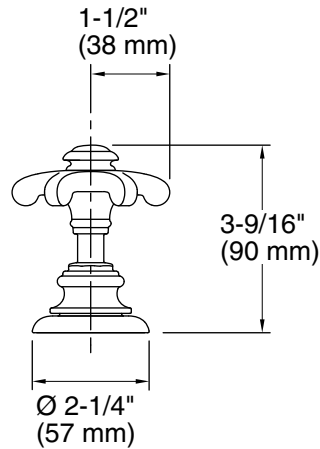

Technical Information

All product dimensions are nominal.

Notes

Install this product according to the installation instructions.

IMPORTANT! Artifacts deck-mount handles are only compatible with the valve included with the Artifacts deck-mount faucets. Do not install to a K-300 bath valve.

ADA compliant when installed to the specific requirements of these regulations.