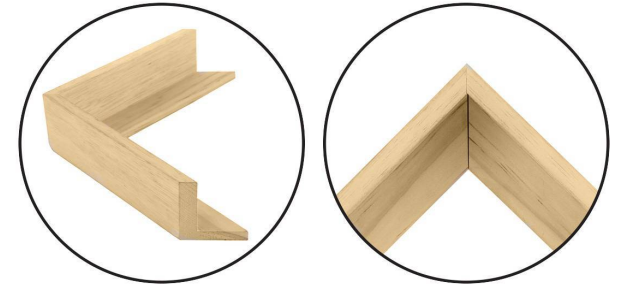

# WENDOVER ART GROUP

---

ITEM NUMBER : **WLA2172**

TITLE : **Serenity Colorblock 1**

OUTWARD DIMENSION (W X H) : **41" x 51"**

FRAME (WIDTH X DEPTH) : **MC0618SUB1 | 0.38" x 2.25"**

FRAME FINISH : **Floater Frame**

**Natural**

DESCRIPTION :

**Hand Painted Artwork on Gallery Wrapped Raw Canvas**