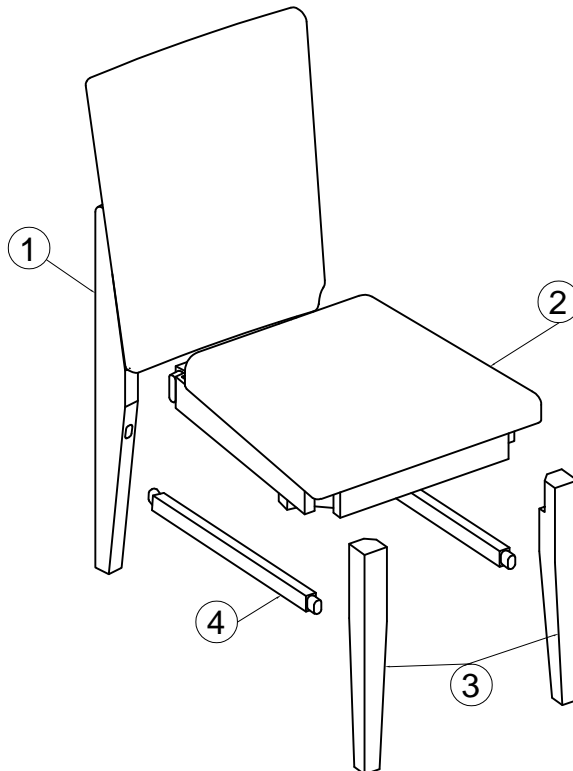

SIDE CHAIR

ASSEMBLY INSTRUCTIONS

30 MIN

① CHAIR BACK x 1PC

③ CHAIR LEGS x 2PCS

② SEAT FRAME x 1PC

④ SIDE STRETCHERS x 2 PCS

M6 x 80 =4 pcs

M6 x 35 =3 pcs

M8 = 4 pcs

M13 = 1 pc

Ø4 x 60 =1 pc

Ø4 x 50 =4pcs

I

M8 = 4 pcs

M13 = 1 pc

Not provide

II

M6 x 80 = 4 pcs

M6 x 35 = 3 pcs

Ø4 x 60 = 1 pc

Ø4 x 50 = 4 pcs

ASSEMBLY IS COMPLETE