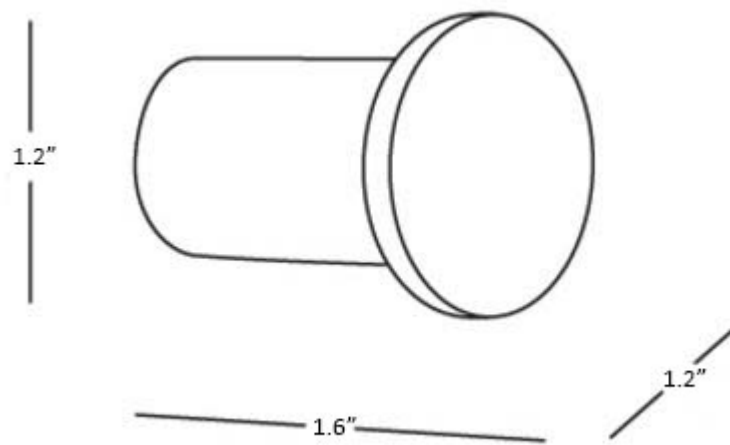

Features

- Bathroom hook
- Polished chrome
- Solid brass base

Hotellerie AV420A

SKU# | Option:

- Hotellerie AV420A | Polished chrome

Finishes

CR Polished Chrome

<p>Collection Hotellerie</p>	<p>Model Hotellerie AV420A</p>	<p>Dimensions Metric <i>1 inch = 2.54 cm</i> <i>1 inch = 25.4 mm</i></p>	 <p>1051 Lea Drive - Collegeville, PA 19426 Tel. 215 513 9400 - Fax 610 831 0215 www.ws bathcollections.com - info@ws bathcollections.com</p>
---	---	--	---

Product Specs Sheets

Collection
Hotellerie

Model |
Hotellerie AV420A

Dimensions Metric

1 inch = 2.54 cm
1 inch = 25.4 mm

WS[®]
BATH
COLLECTIONS

1051 Lea Drive - Collegeville, PA 19426
Tel. 215 513 9400 - Fax 610 831 0215