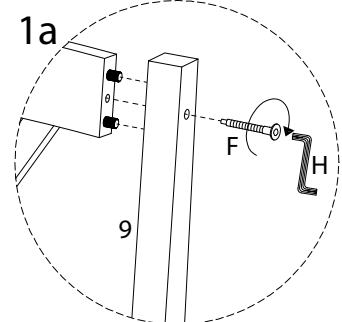

! (Warning icon)

⌚ (Clock icon)

40'

This block contains a warning triangle with an exclamation mark, a circular icon showing a screwdriver and a corner bracket, a crossed-out power drill, and a clock icon with the number 40' below it.

! (Warning icon)

🧑 (Person icon)

2

This block contains a warning triangle with an exclamation mark, a circular icon showing a block being placed on a mat, a crossed-out block being lifted, a person icon, and the number 2 below it.

7 x4

8 x4

9  
x1

F  
M7  
x  
70  
x3

H  
x1

9 x4

F  
M7  
x  
70  
x1

H  
x1

10 x4

8

x 1

G

x 4

11 x4

J

x 4