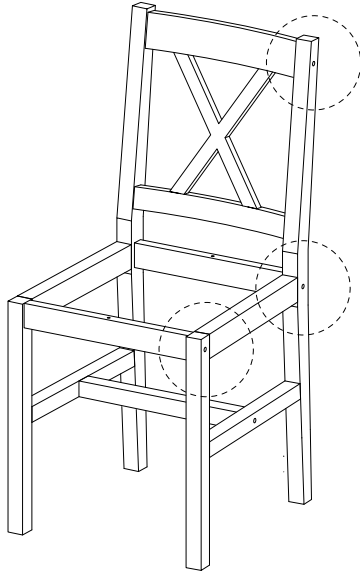

! (Warning icon)

⌚ (Clock icon)

40'

This block contains a warning triangle with an exclamation mark, a circular icon showing a screwdriver and a corner bracket, a crossed-out power drill, and a clock icon with the number 40' below it.

7 x4

8 x4

9  
x1

F  
M7  
x  
70  
x3

H  
x1

9 x4

F  
M7  
x  
70  
x1

H  
x1