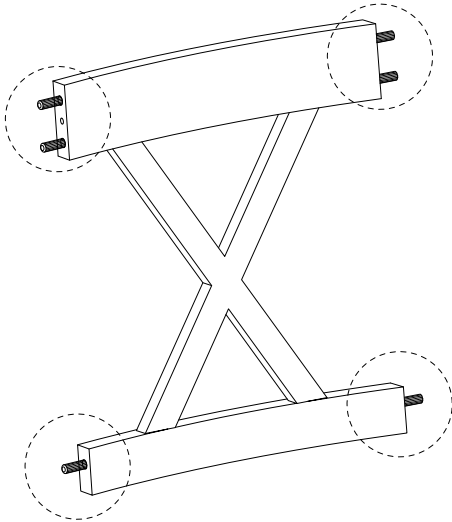

! (Warning icon)

⌚ (Clock icon)

40'

This block contains a warning triangle with an exclamation mark, a circular icon showing a screwdriver and a corner bracket, a crossed-out power drill, and a clock icon with the number 40' below it.

! (Warning icon)

🧑 (Person icon)

2

This block contains a warning triangle with an exclamation mark, a circular icon showing a block being placed on a mat, a crossed-out block being lifted, a person icon, and the number 2 below it.

5 x4

5

x1

6

x1

E

x8

6 x4