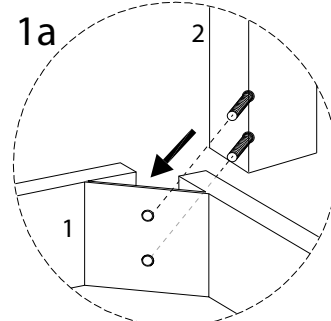

2

1

x1

C

x8

D

x8

K

x1