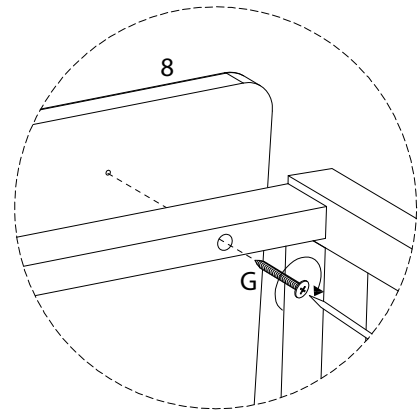

! (Warning icon)

⌚ (Clock icon)

40'

This block contains a warning triangle with an exclamation mark, a circular icon showing a screwdriver and a corner bracket, a crossed-out power drill, and a clock icon with the number 40' below it.

10 x4

8

x 1

G

x 4

11 x4

J

x 4