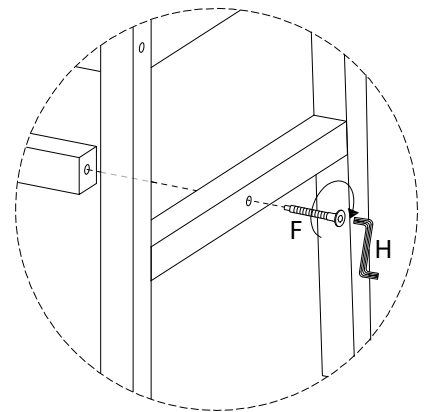

! (Warning icon)

⌚ (Clock icon)

40'

This block contains a warning triangle with an exclamation mark, a circular icon showing a screwdriver and a corner bracket, a crossed-out power drill, and a clock icon with the number 40' below it.

7 x4

8 x4

9  
x1

F  
M7  
x  
70  
x3

H  
x1

9 x4

F  
M7  
x  
70  
x1

H  
x1