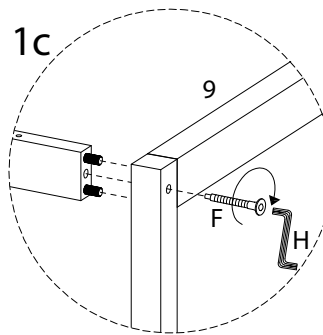

! (Warning icon)

⌚ (Clock icon)

40'

This block contains a warning triangle with an exclamation mark, a circular icon showing a screwdriver and a corner bracket, a crossed-out power drill, and a clock icon with the number 40' below it.

7 x4

8 x4

9  
x1

F  
M7  
x  
70  
x3

H  
x1

9 x4

F  
M7  
x  
70  
x1

H  
x1