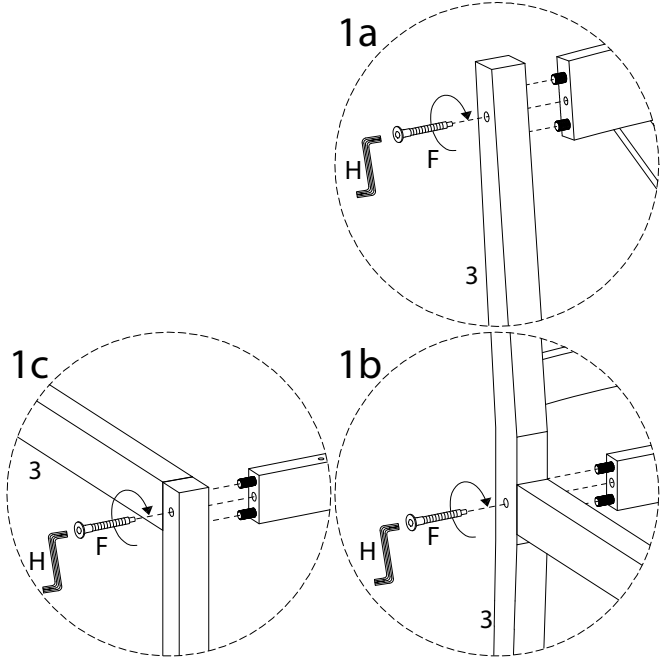

! (Warning icon)

⌚ (Clock icon)

40'

This block contains a warning triangle with an exclamation mark, a circular icon showing a screwdriver and a corner bracket, a crossed-out power drill, and a clock icon with the number 40' below it.

5 x4

5

x1

6

x1

E

x8

6 x4

7 x4

8 x4

9  
x1

F  
M7  
x  
70  
x3

H  
x1

9 x4

F  
M7  
x  
70  
x1

H  
x1