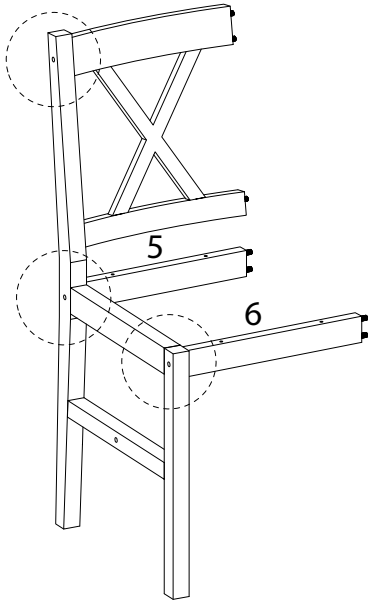

! (Warning icon)

⌚ (Clock icon)

40'

This block contains a warning triangle with an exclamation mark, a circular icon showing a screwdriver and a corner bracket, a crossed-out power drill, and a clock icon with the number 40' below it.

5 x4

5

x1

6

x1

E

x8

6 x4

7 x4

8 x4

9  
x1

F  
M7  
x  
70  
x3

H  
x1

9 x4

F  
M7  
x  
70  
x1

H  
x1