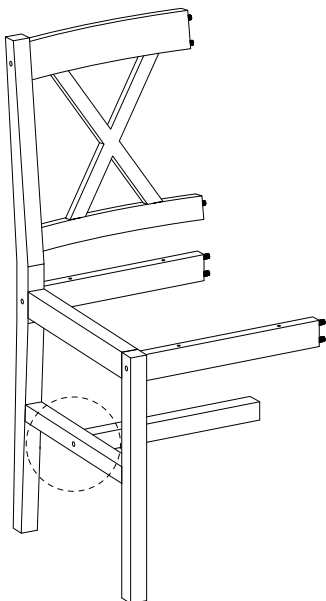

! (Warning icon)

⌚ (Clock icon)

40'

This block contains a warning triangle with an exclamation mark, a circular icon showing a screwdriver and a corner bracket, a crossed-out power drill, and a clock icon with the number 40' below it.

5 x4

5

x1

6

x1

E

x8

6 x4

7 x4

8 x4

9  
x1

F  
M7  
x  
70  
x3

H  
x1

9 x4

F  
M7  
x  
70  
x1

H  
x1