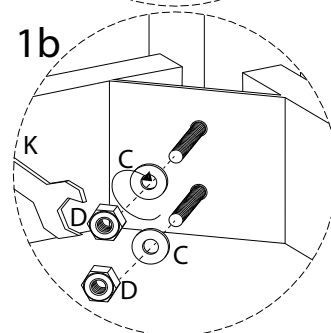

2

1

x1

C

x8

D

x8

K

x1