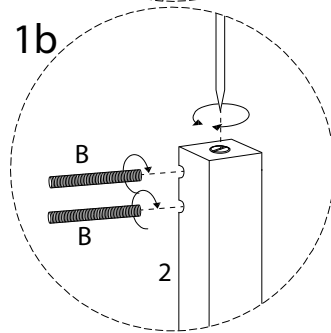

1 x4

2

x1

A

x1

B

x2