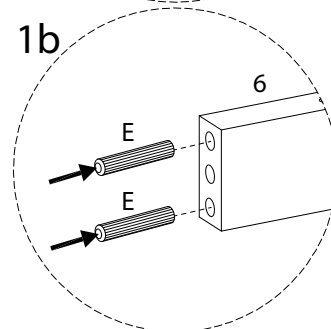

! (Warning icon)

⌚ (Clock icon)

40'

This block contains a warning triangle with an exclamation mark, a circular icon showing a screwdriver and a corner bracket, a crossed-out power drill, and a clock icon with the number 40' below it.

5 x4

5

x1

6

x1

E

x8

6 x4