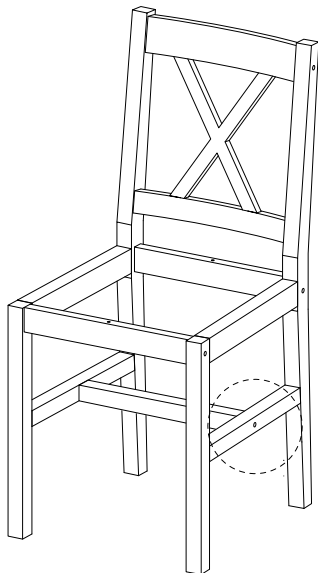

! (Warning icon)

⌚ (Clock icon)

40'

This block contains a warning triangle with an exclamation mark, a circular icon showing a screwdriver and a corner bracket, a crossed-out power drill, and a clock icon with the number 40' below it.

7 x4

8 x4

9  
x1

F  
M7  
x  
70  
x3

H  
x1

9 x4

F  
M7  
x  
70  
x1

H  
x1