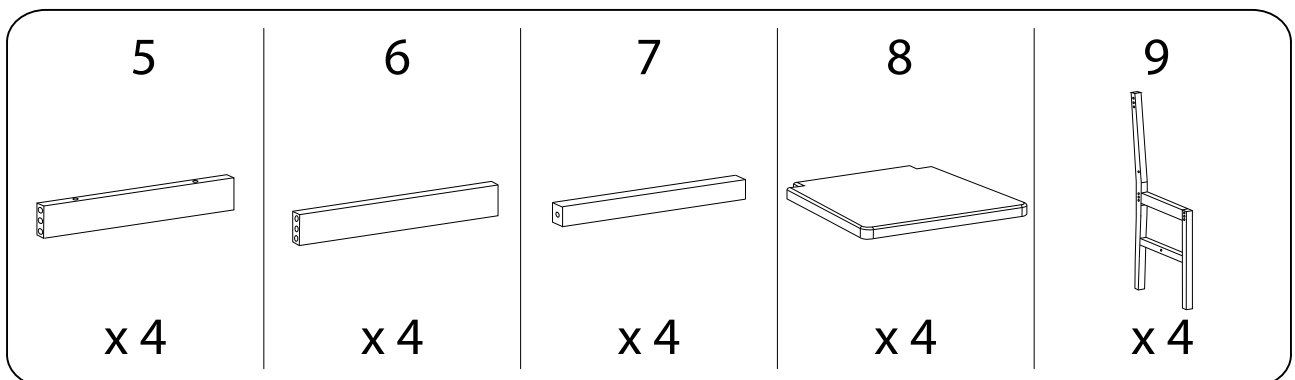

! (Warning icon)

⌚ (Clock icon)

40'

This block contains a warning triangle with an exclamation mark, a circular icon showing a screwdriver and a corner bracket, a crossed-out power drill, and a clock icon with the number 40' below it.

! (Warning icon)

🧑 (Person icon)

2

This block contains a warning triangle with an exclamation mark, a circular icon showing a block being placed on a mat, a crossed-out block being lifted, a person icon, and the number 2 below it.