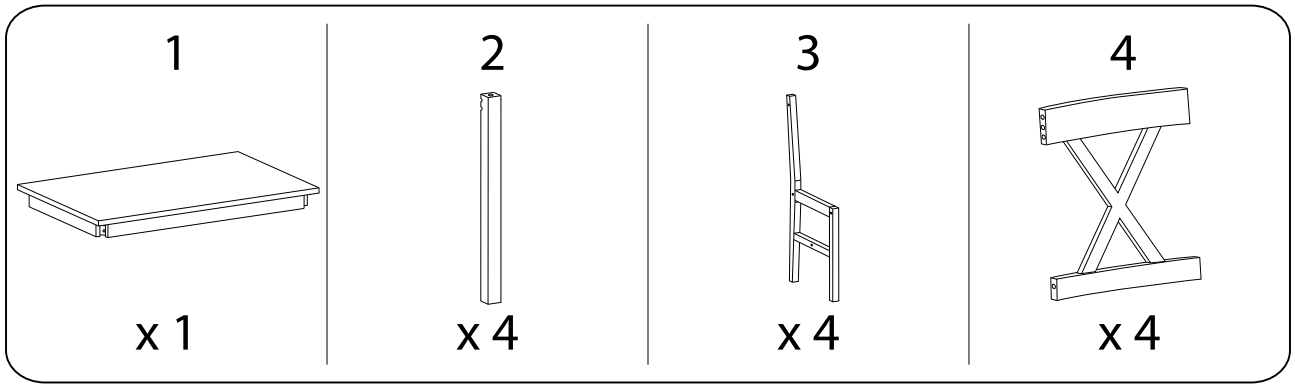

! (Warning icon)

⌚ (Clock icon)

40'

This block contains a warning triangle with an exclamation mark, a circular icon showing a screwdriver and a corner bracket, a crossed-out power drill, and a clock icon with the number 40' below it.

! (Warning icon)

🧑 (Person icon)

2

This block contains a warning triangle with an exclamation mark, a circular icon showing a block being placed on a mat, a crossed-out block being lifted, a person icon, and the number 2 below it.