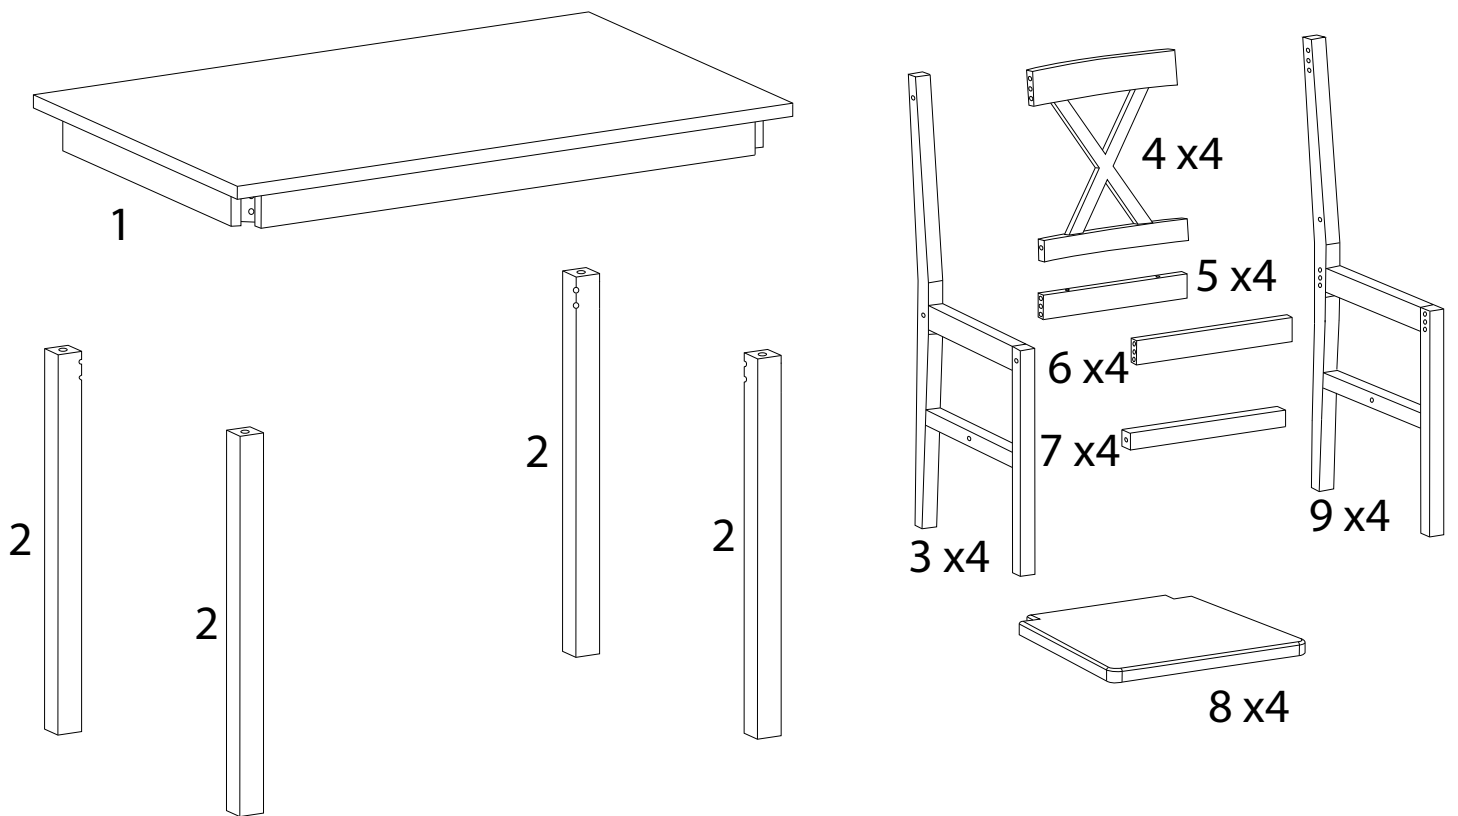

! (Warning icon)

⌚ (Clock icon)

40'

This block contains a warning triangle with an exclamation mark, a circular icon showing a screwdriver and a corner bracket, a crossed-out power drill, and a clock icon with the number 40' below it.

! (Warning icon)

🧑 (Person icon)

2

This block contains a warning triangle with an exclamation mark, a circular icon showing a block being placed on a mat, a crossed-out block being lifted, a person icon, and the number 2 below it.