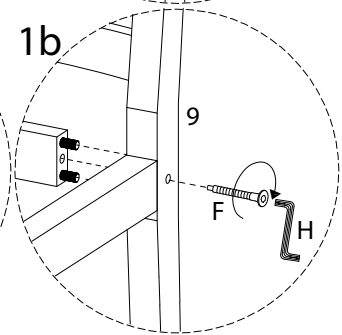

! (Warning icon)

⌚ (Clock icon)

40'

This block contains a warning triangle with an exclamation mark, a circular icon showing a screwdriver and a corner bracket, a crossed-out power drill, and a clock icon with the number 40' below it.

7 x4

8 x4

9  
x1

F  
M7  
x  
70  
x3

H  
x1

9 x4

F  
M7  
x  
70  
x1

H  
x1

10 x4

8

x 1

G

x 4

11 x4

J

x 4