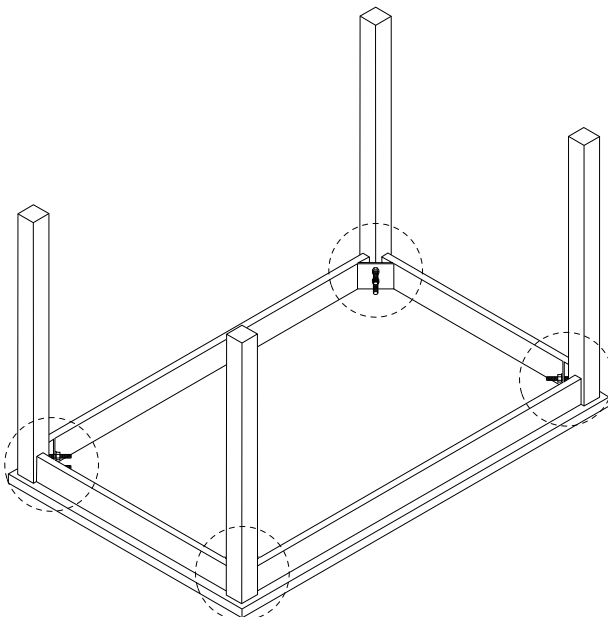

2

1

x1

C

x8

D

x8

K

x1