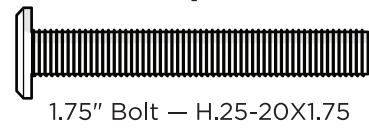

TOOLS

4mm T-handle hex key (included)

PARTS

A x2

B x14

C x2

1

2