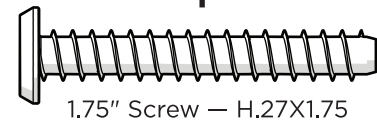

TOOLS

4mm T-handle hex key (included)

PARTS

A x2

B x14

C x2

1

2