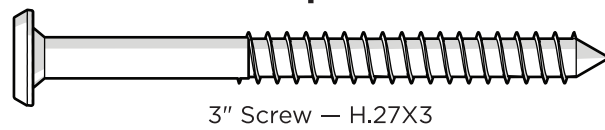

TOOLS

4mm T-handle hex key (included)

PARTS

A x2

B x14

C x2

1

2