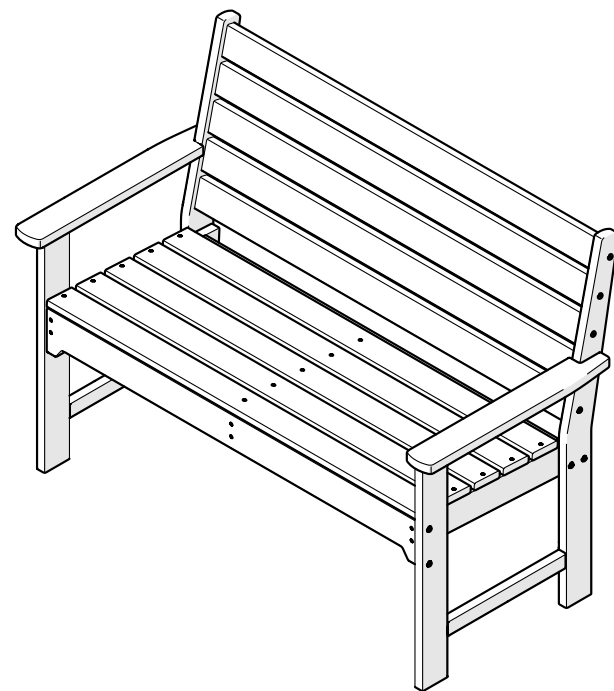

Assembly Instructions

TXMNB485

Monterey Bay 48" Bench

..... 20-Year Warranty

To view our full warranty, please visit
trexfurniture.com/warranty

..... Share your space

We love to see where our furniture
ends up — snap a pic and share
it with us on Facebook!
facebook.com/trexfurniture