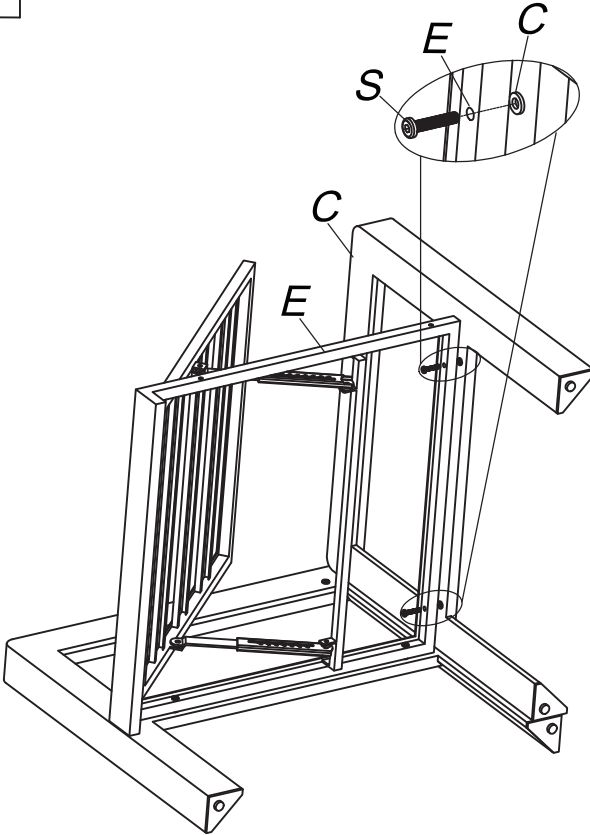

Assembly Instruction

Step 2