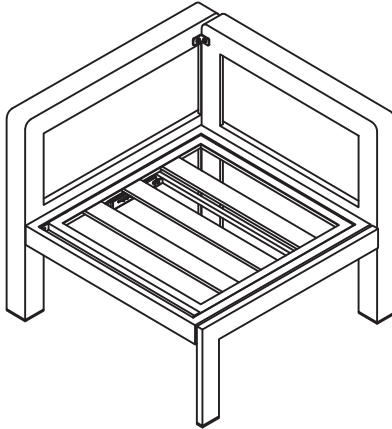

7 Pieces Aluminum Patio Furniture Set

ASSEMBLY INSTRUCTIONS

YS231111 SERIES

ATTENTION

THANKS FOR CHOOSING OUR PRODUCTS!

- 1. This product comes in 2 boxes, please check the part list carefully to make sure you've received all the parts.**
- 2. If there're any missing parts, please contact us with the part # and quantity, we will send them to you ASAP.**
- 3. If there're any damaged parts, please contact us with clear pictures or video, we will offer you the best solution after confirming it.**

Assembly Instruction

Parts List

A  Right 1 pc	C  Right 1 pc	E  1 pc	F  3 pcs
O  1 pc	P  1 pc	Q  1 pc	

Hardware List

R  M6*20mm 2 pcs	S  M6*30mm 6 pcs	T  1 pc	U  1 pc
---	---	---	---

Assembly Instruction

Step 1

Assembly Instruction

Step 2

Assembly Instruction

Step 3

 *F*1*

 *S*2*

Assembly Instruction

Step 4

7 adjustable angles

Assembly Instruction

Step 5

Assembly Instruction

Parts List

H 	I 	J 	O 
1 pc	1 pc	1 pc	1 pc
Q 			
1 pc			

Hardware List

R  M6*20mm	S  M6*30mm	T 	U 
8 pcs	4 pcs	4 pcs	1 pc