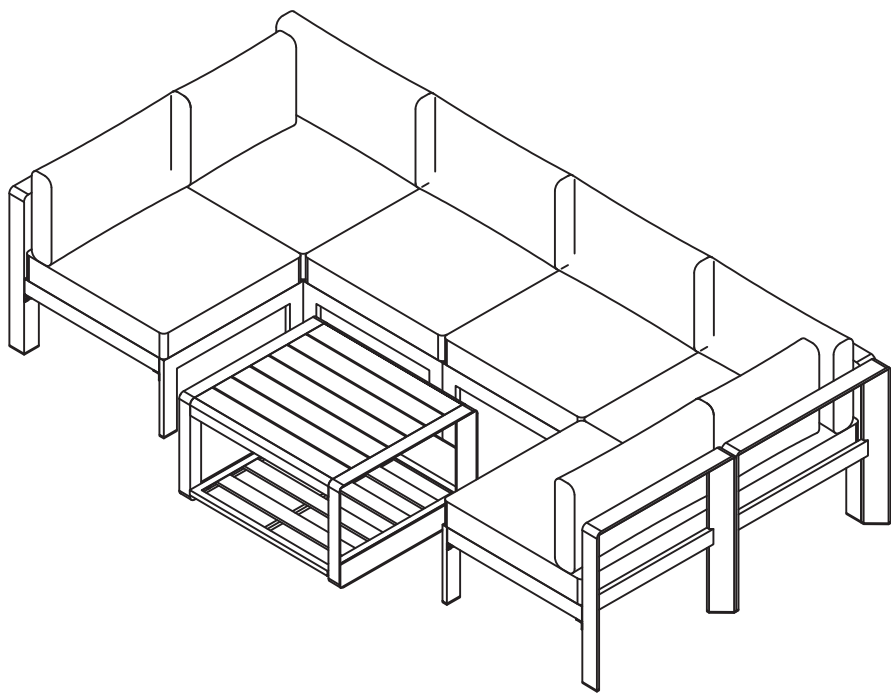

7 Pieces Aluminum Patio Furniture Set

ASSEMBLY INSTRUCTIONS

YS231111 SERIES

ATTENTION

THANKS FOR CHOOSING OUR PRODUCTS!

- 1. This product comes in 2 boxes, please check the part list carefully to make sure you've received all the parts.**
- 2. If there're any missing parts, please contact us with the part # and quantity, we will send them to you ASAP.**
- 3. If there're any damaged parts, please contact us with clear pictures or video, we will offer you the best solution after confirming it.**

Assembly Instruction

Parts List

A  Right 1 pc	C  Right 1 pc	E  1 pc	F  3 pcs
O  1 pc	P  1 pc	Q  1 pc	

Hardware List

R  M6*20mm 2 pcs	S  M6*30mm 6 pcs	T  1 pc	U  1 pc
---	---	---	---

Assembly Instruction

Step 1