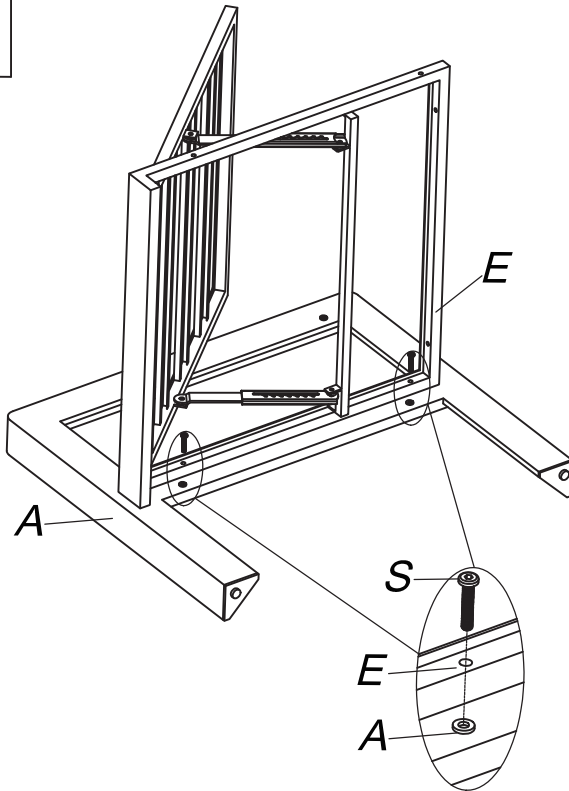

7 Pieces Aluminum Patio Furniture Set

ASSEMBLY INSTRUCTIONS

YS231111 SERIES

ATTENTION

THANKS FOR CHOOSING OUR PRODUCTS!

- 1. This product comes in 2 boxes, please check the part list carefully to make sure you've received all the parts.**
- 2. If there're any missing parts, please contact us with the part # and quantity, we will send them to you ASAP.**
- 3. If there're any damaged parts, please contact us with clear pictures or video, we will offer you the best solution after confirming it.**

Assembly Instruction

Parts List

A  Right 1 pc	C  Right 1 pc	E  1 pc	F  3 pcs
O  1 pc	P  1 pc	Q  1 pc	

Hardware List

R  M6*20mm 2 pcs	S  M6*30mm 6 pcs	T  1 pc	U  1 pc
---	---	---	---

Assembly Instruction

Step 1

7 adjustable angles

Assembly Instruction

Step 5

Assembly Instruction

Parts List

H 	I 	J 	O 
1 pc	1 pc	1 pc	1 pc
Q 			
1 pc			

Hardware List

R  M6*20mm	S  M6*30mm	T 	U 
8 pcs	4 pcs	4 pcs	1 pc