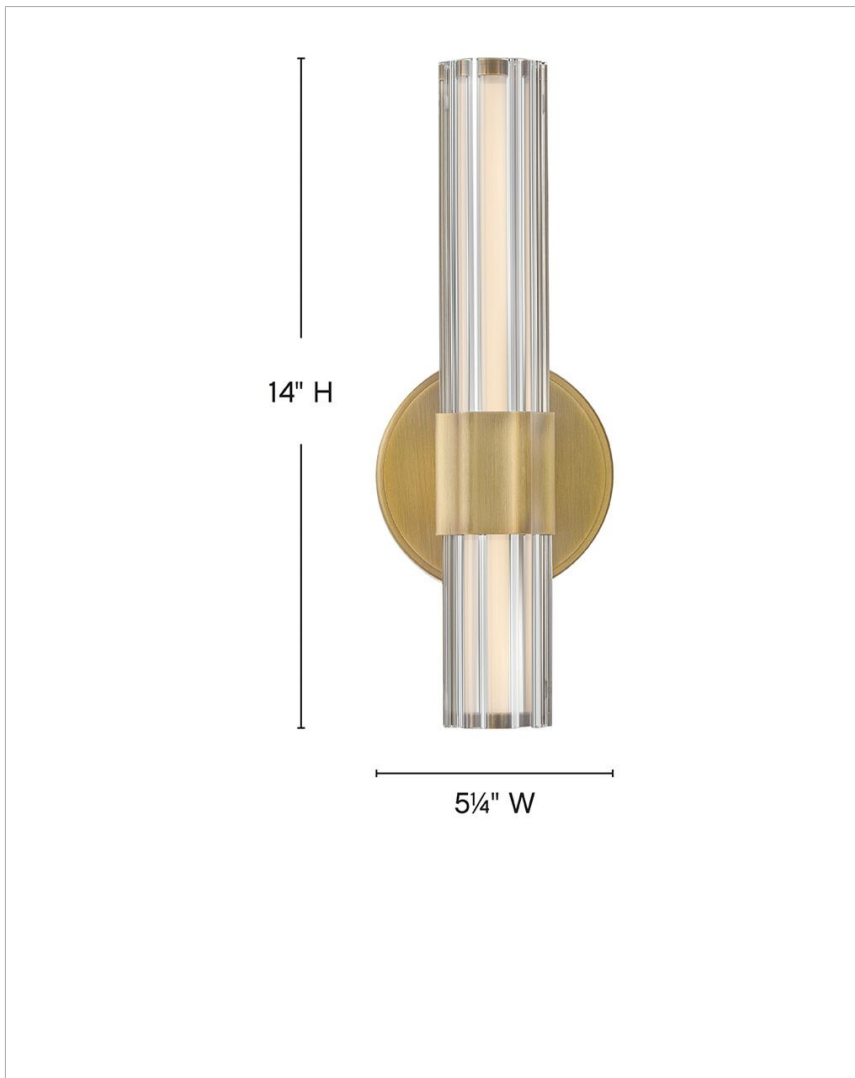

GEORGETTE

51310LCB

MEDIUM LED SCONCE

Georgette's sophisticated silhouette is enhanced by clear fluted crystal, creating a stunning fixture with bold symmetry and captivating details. A chic central cuff and back plate provide balance and contrast that effortlessly complements any space with a Black Oxide or Lacquered Brass finish.

DETAILS

FINISH:	Lacquered Brass
MATERIAL:	Steel
GLASS:	Clear Fluted Crystal
DIMMABLE:	YES - CL TYPE DIMMER (SSL7A)

DIMENSIONS

WIDTH:	5.3"
HEIGHT:	14.2"
WEIGHT:	3.6lb
BACK PLATE:	5.25" Dia.
EXTENSION:	4"
TOP TO OUTLET:	9"

LIGHT SOURCE

LIGHT SOURCE:	Integrated LED
WATTAGE:	12w LED *Included
VOLTAGE:	120v

SHIPPING

CARTON LENGTH:	17.5
CARTON WIDTH:	7.5
CARTON HEIGHT:	10.3
CARTON WEIGHT:	4.7

PRODUCT DETAILS:

- Suitable for use in damp locations as defined by NEC and CEC. Meets United States UL Underwriters Laboratories & CSA Canadian Standards Association Product Safety Standards.
- LED components carry a 5-year limited warranty
- Merging the best of traditional and modern elements with a sophisticated and streamlined look
- ADA compliant
- Mounting hardware is hidden on the back plate to ensure a clean silhouette

HINKLEY

HINKLEY
33000 Pin Oak Parkway
Avon Lake, OH 44012

PHONE: (440) 653-5500
Toll Free: 1 (800) 446-5539

hinkley.com