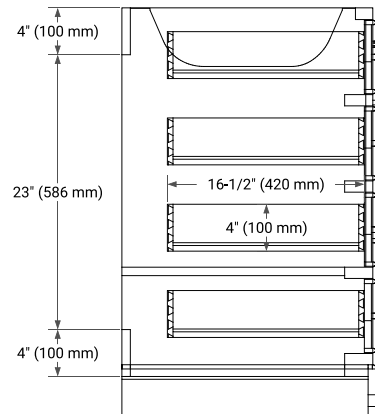

## BASE CABINET DIMENSIONS

42" W x 21.5" D x 34.5" H

## SIDE VIEW

## PLAN VIEW

## OVERALL DIMENSIONS

43" W x 22" D x 1.5" H