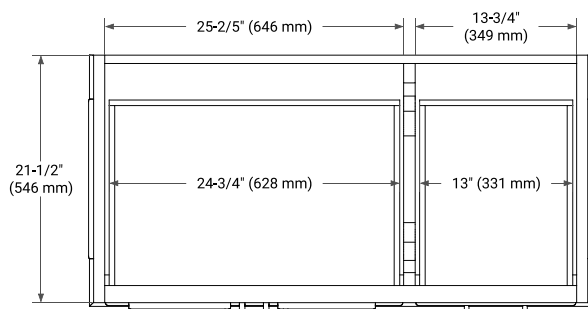

42" LEFT OFFSET CABINET

BASE CABINET DIMENSIONS

42" W x 21.5" D x 34.5" H

FEATURES

- Solid wood frame & plywood panels
- Dovetail drawers and joints
- Soft closing doors & drawers

HARDWARE FINISHES*

Brushed Nickel   Satin Brass   Matte Black   Polished Chrome

*Hardware comes preinstalled with the illustrated option. Other finishes are available on our online store if you prefer a different one.

AVAILABLE COLORS

White   Grey   Midnight Blue

FRONT VIEW

SIDE VIEW

PLAN VIEW