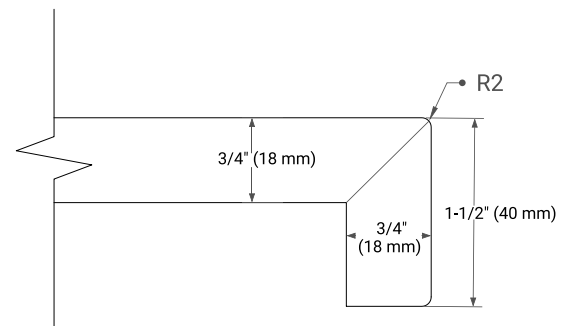

EDGE SIDE VIEW