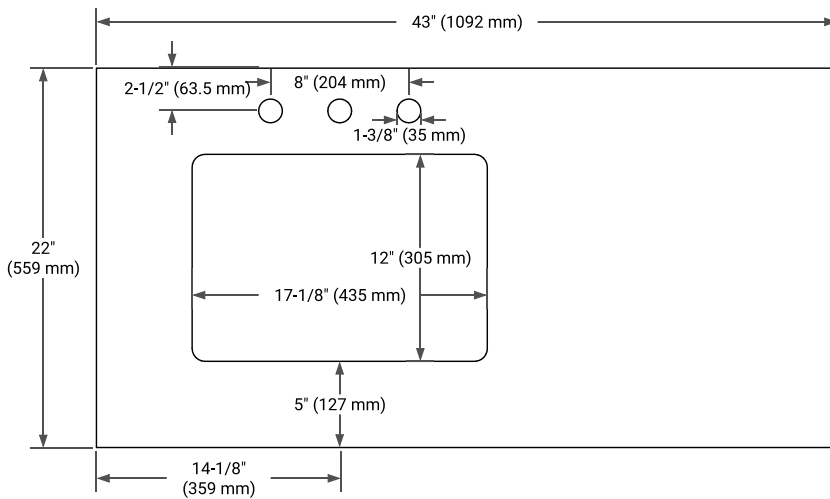

43" LEFT RECTANGLE SINK COUNTERTOP WITH 1.5 IN. THICKNESS

OVERALL DIMENSIONS

43" W x 22" D x 1.5" H

COUNTERTOP OPTIONS

FEATURES

- Solid countertop with mitered edges & seams
- Undermount white rectangular sink
- Pre-drilled for 8" widespread faucet

INCLUDED

- Countertop
- Matching Backsplash
- Rectangle Sink

COUNTERTOP PLAN VIEW