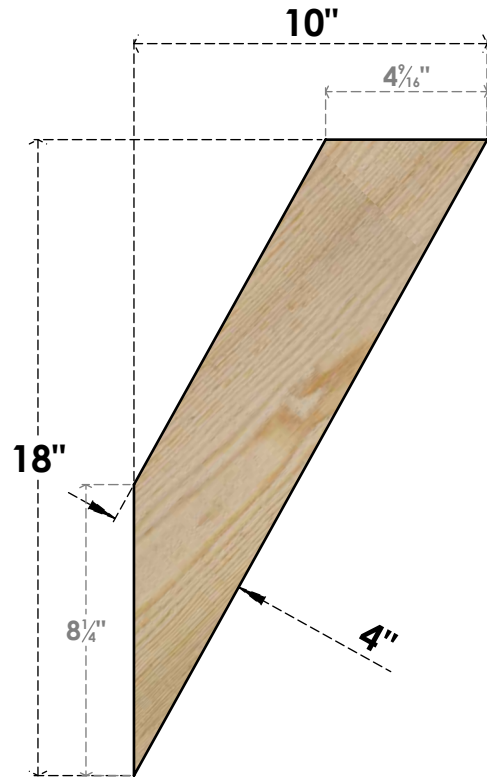

BRC04X10X18TRA00RDF

4"W X 10"D X 18"H TRADITIONAL ROUGH SAWN BRACE, DOUGLAS FIR

SIDE

FRONT

EKENA MILLWORK
 2300 WEST MAIN ST.
 CLARKSVILLE, TX 75426
 TOLL FREE: 866-607-0453
 WWW.EKENAMILLWORK.COM

NOTES

1. INSTALLATION TO BE COMPLETED IN ACCORDANCE WITH MANUFACTURER'S SPECIFICATIONS.
2. DRAWING MAY NOT BE TO SCALE
3. THIS DRAWING IS INTENDED FOR DESIGN AND PLANNING PURPOSES ONLY.
4. ALL INFORMATION CONTAINED HEREIN WAS CURRENT AT THE TIME OF DEVELOPMENT BUT MUST BE REVIEWED AND APPROVED BY THE PRODUCT MANUFACTURER TO BE CONSIDERED ACCURATE.
5. PRODUCTS ARE NOT KILN DRIED. THIS ITEM IS UNIQUE AND WILL CONTAIN THE NATURAL VARIATIONS THAT THE WOOD SPECIES OFFERS. THIS MAY RESULT IN VARIATIONS UP TO 1/4"