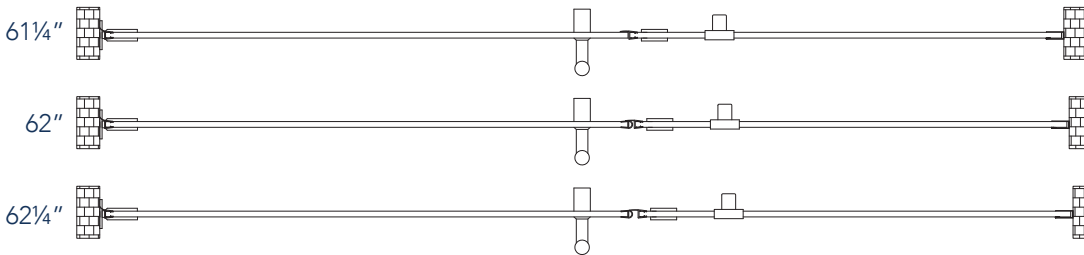

Aston Belmore SDR 965-6232

- CH** CHROME HARDWARE
- SS** STAINLESS STEEL HARDWARE
- ORB** OIL RUBBED BRONZE HARDWARE

MODEL	WALL OPENING(A)	DOOR PANEL WIDTH(B)	FIXED PANEL WIDTH(C)	HEIGHT (D)	HANDLE HEIGHT(E)	ENTRY OPEN(F)
SDR965-6232-10	61 1/4" - 62 1/4"	31 5/8"	29 5/8"	72"	36 1/4"	29 5/8" - 30 5/8"