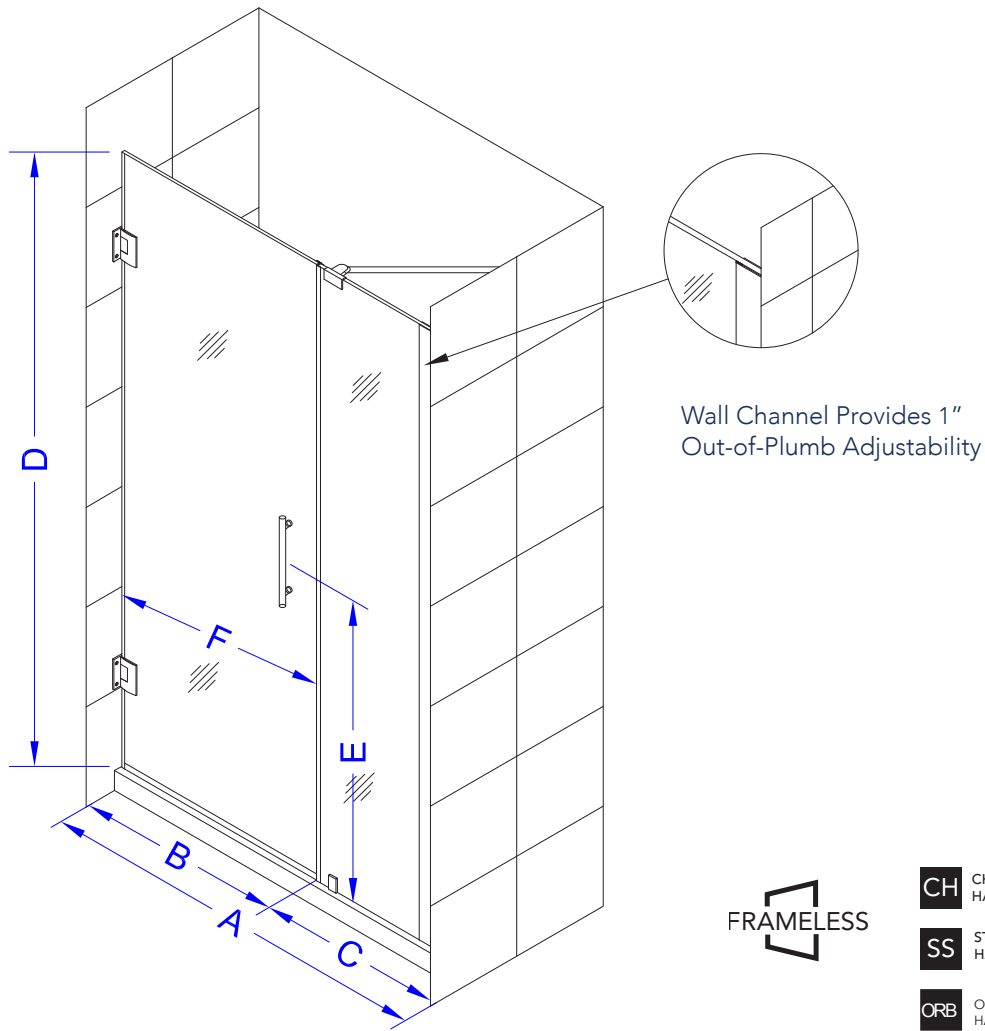

Aston Belmore SDR 965-6232

- CH** CHROME HARDWARE
- SS** STAINLESS STEEL HARDWARE
- ORB** OIL RUBBED BRONZE HARDWARE

MODEL	WALL OPENING(A)	DOOR PANEL WIDTH(B)	FIXED PANEL WIDTH(C)	HEIGHT (D)	HANDLE HEIGHT(E)	ENTRY OPEN(F)
SDR965-6232-10	61 1/4" - 62 1/4"	31 5/8"	29 5/8"	72"	36 1/4"	29 5/8" - 30 5/8"