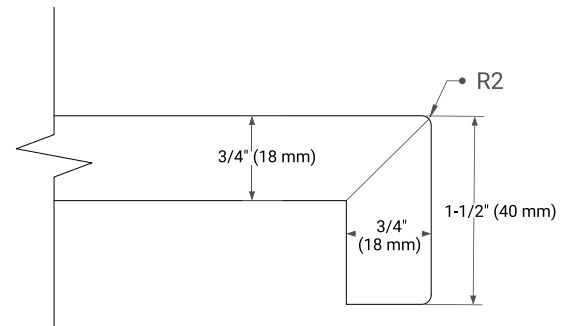

PLAN VIEW

49" SINGLE OVAL SINK COUNTERTOP WITH 1.5 IN. THICKNESS

OVERALL DIMENSIONS

49" W x 22" D x 1.5" H

COUNTERTOP OPTIONS

Carrara Marble

White Quartz

FEATURES

- Solid countertop with mitered edges & seams
- Undermount white oval sink
- Pre-drilled for 8" widespread faucet

INCLUDED

- Countertop
- Matching Backsplash
- Oval Sink

COUNTERTOP PLAN VIEW

EDGE SIDE VIEW

THREE DIMENSIONAL COUNTERTOP VIEW