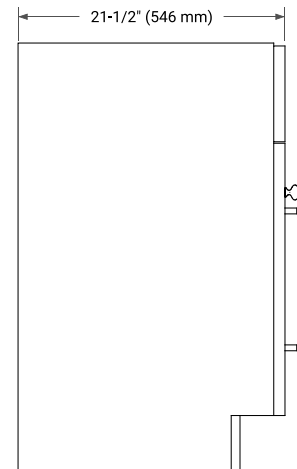

48" SINGLE SINK BASE CABINET

BASE CABINET DIMENSIONS

48" W x 21.5" D x 34.5" H

FEATURES

- Solid wood frame & plywood panels
- Dovetail drawers and joints
- Soft closing doors & drawers

HARDWARE FINISHES*

Brushed Nickel Satin Brass Matte Black Polished Chrome

PLAN VIEW

49" SINGLE OVAL SINK COUNTERTOP WITH 1.5 IN. THICKNESS

OVERALL DIMENSIONS

49" W x 22" D x 1.5" H

COUNTERTOP OPTIONS

Carrara Marble

White Quartz

FEATURES

- Solid countertop with mitered edges & seams
- Undermount white oval sink
- Pre-drilled for 8" widespread faucet

INCLUDED

- Countertop
- Matching Backsplash
- Oval Sink

COUNTERTOP PLAN VIEW

EDGE SIDE VIEW

THREE DIMENSIONAL COUNTERTOP VIEW