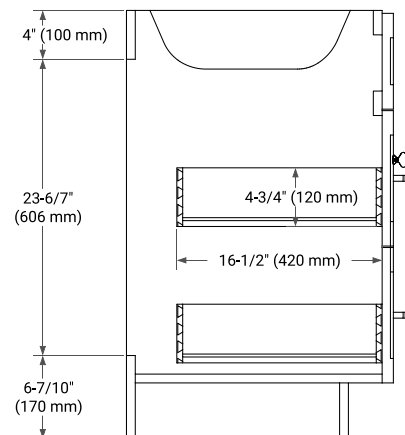

48" SINGLE SINK BASE CABINET

BASE CABINET DIMENSIONS

48" W x 21.5" D x 34.5" H

FEATURES

- Solid wood frame & plywood panels
- Dovetail drawers and joints
- Soft closing doors & drawers

HARDWARE FINISHES*

Brushed Nickel Satin Brass Matte Black Polished Chrome

PLAN VIEW

49" SINGLE OVAL SINK COUNTERTOP WITH 1.5 IN. THICKNESS

OVERALL DIMENSIONS

49" W x 22" D x 1.5" H

COUNTERTOP OPTIONS

Carrara Marble

White Quartz

FEATURES

- Solid countertop with mitered edges & seams
- Undermount white oval sink
- Pre-drilled for 8" widespread faucet

INCLUDED

- Countertop
- Matching Backsplash
- Oval Sink

COUNTERTOP PLAN VIEW

EDGE SIDE VIEW

THREE DIMENSIONAL COUNTERTOP VIEW