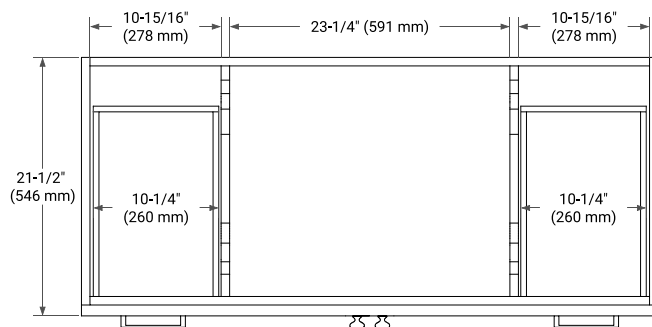

48" SINGLE SINK BASE CABINET

BASE CABINET DIMENSIONS

48" W x 21.5" D x 34.5" H

FEATURES

- Solid wood frame & plywood panels
- Dovetail drawers and joints
- Soft closing doors & drawers

HARDWARE FINISHES*

Brushed Nickel Satin Brass Matte Black Polished Chrome

PLAN VIEW

49" SINGLE OVAL SINK COUNTERTOP WITH 1.5 IN. THICKNESS

OVERALL DIMENSIONS

49" W x 22" D x 1.5" H

COUNTERTOP OPTIONS

Carrara Marble

White Quartz

FEATURES

- Solid countertop with mitered edges & seams
- Undermount white oval sink
- Pre-drilled for 8" widespread faucet

INCLUDED

- Countertop
- Matching Backsplash
- Oval Sink

COUNTERTOP PLAN VIEW

EDGE SIDE VIEW

THREE DIMENSIONAL COUNTERTOP VIEW