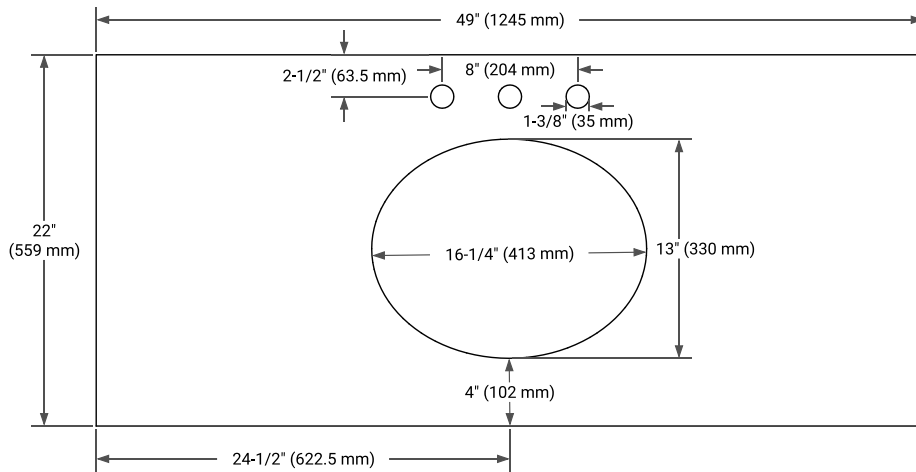

48" SINGLE SINK BASE CABINET

BASE CABINET DIMENSIONS

48" W x 21.5" D x 34.5" H

FEATURES

- Solid wood frame & plywood panels
- Dovetail drawers and joints
- Soft closing doors & drawers

HARDWARE FINISHES*

Brushed Nickel Satin Brass Matte Black Polished Chrome

PLAN VIEW

49" SINGLE OVAL SINK COUNTERTOP WITH 1.5 IN. THICKNESS

OVERALL DIMENSIONS

49" W x 22" D x 1.5" H

COUNTERTOP OPTIONS

Carrara Marble

White Quartz

FEATURES

- Solid countertop with mitered edges & seams
- Undermount white oval sink
- Pre-drilled for 8" widespread faucet

INCLUDED

- Countertop
- Matching Backsplash
- Oval Sink

COUNTERTOP PLAN VIEW

EDGE SIDE VIEW

THREE DIMENSIONAL COUNTERTOP VIEW