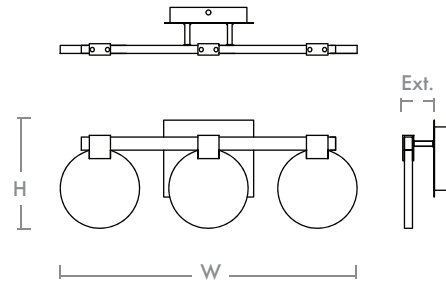

AXIOM Vanity
3-5052-XX

oxygen

FIXTURE TYPE _____

LOCATION _____

PROJECT _____

DATE _____

-15 Black

-40 AGB

LIGHT SOURCE	(1x) 3.3W LED Array, 3000K, CRI 90
LUMINAIRE POWER	11W
RATED LIFE	50000 hr RL
COLOR TEMPERATURES	Field Selectable 3000K/3500K/4000K CCT LED Note: Oxygen Standard setting is 3000K
LUMEN OUTPUT	704 Lm (LM-79)
INPUT VOLTAGE	120-277V
DRIVER OUTPUT	TBD
DIMMING	0-10V/Phase
CONSTRUCTION	Cold Rolled Steel, Glass
DIFFUSER	Clear Sculptured Ice Acrylic.
FINISHES	-15 Black, -40 Aged Brass
MOUNTING	Installs to a 4" octagonal junction box
STANDARDS	UL Dry/Damp listed, Conforms to UL STD 1598, Certified CAN/CSA STD C22.2 NO. 250.0

DIMENSIONS

W:	22"
H:	8"
Ext:	3.5
M.C:	3" From top of fixture

Order example for standard fixture:
3-5052-XX (x-xxx: LED Sequence # / -xx: Finish)