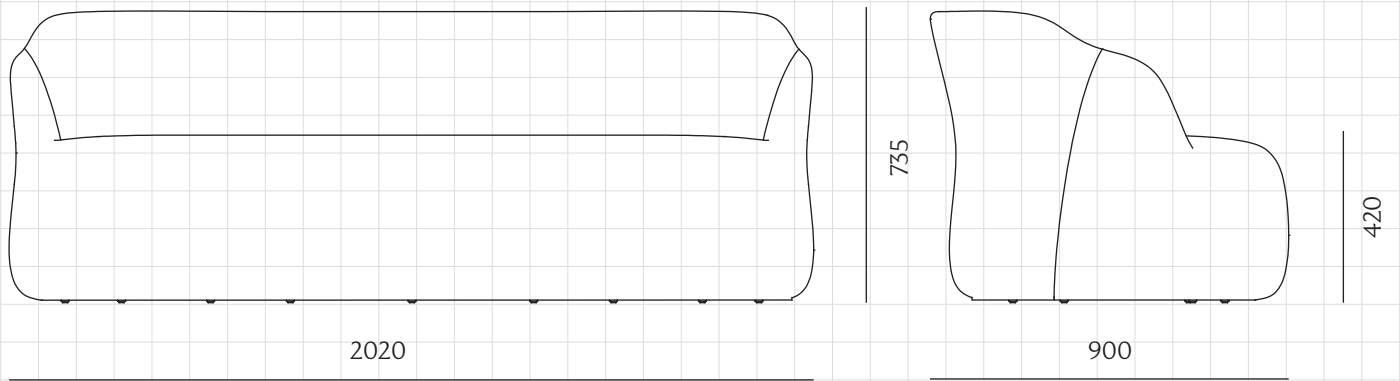

Ynez Two-Seater Sofa

CODE
DIMENSIONS

YN-S420
W2020 x D900 x H735mm
Seating height: 420mm

NET WEIGHT
ENVIRONMENT
MATERIALS

63.0 kg
Indoor
Plywood frame, upholstery
*Please refer to website or contact your local representative for complete material swatches.