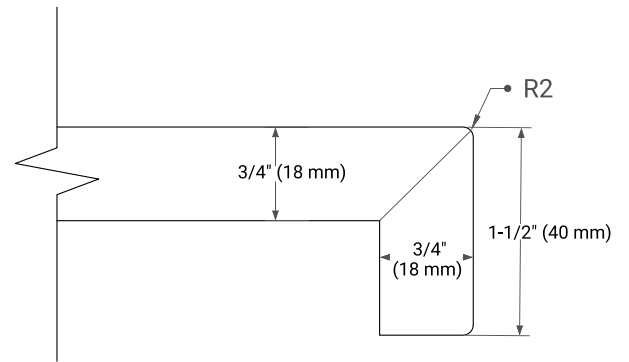

EDGE SIDE VIEW