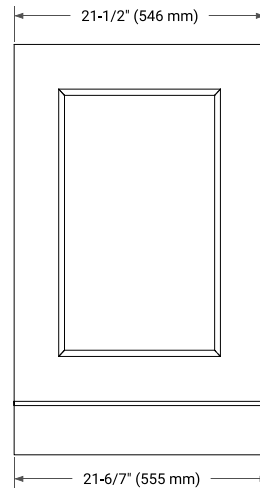

36" LEFT OFFSET CABINET

BASE CABINET DIMENSIONS

36" W x 21.5" D x 34.5" H

FEATURES

- Solid wood frame & plywood panels
- Dovetail drawers and joints
- Soft closing doors & drawers

HARDWARE FINISHES*

Brushed Nickel   Satin Brass   Matte Black   Polished Chrome

*Hardware comes preinstalled with the illustrated option. Other finishes are available on our online store if you prefer a different one.

AVAILABLE COLORS

White   Grey   Midnight Blue

FRONT VIEW

SIDE VIEW

PLAN VIEW