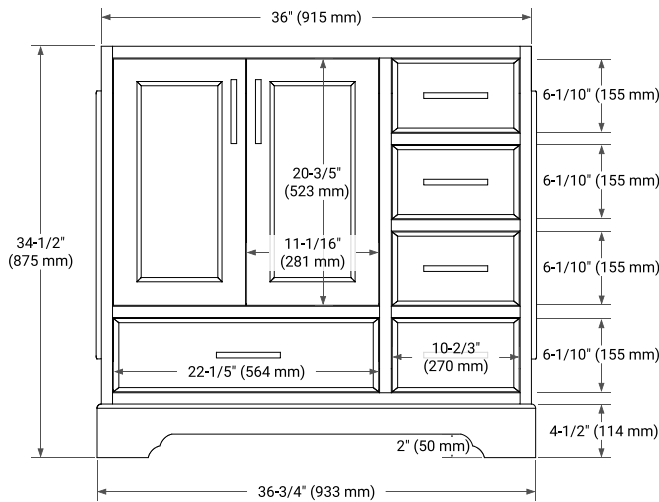

36" LEFT OFFSET CABINET

BASE CABINET DIMENSIONS

36" W x 21.5" D x 34.5" H

FEATURES

- Solid wood frame & plywood panels
- Dovetail drawers and joints
- Soft closing doors & drawers

HARDWARE FINISHES*

Brushed Nickel   Satin Brass   Matte Black   Polished Chrome

*Hardware comes preinstalled with the illustrated option. Other finishes are available on our online store if you prefer a different one.

AVAILABLE COLORS

White   Grey   Midnight Blue

FRONT VIEW

SIDE VIEW

PLAN VIEW