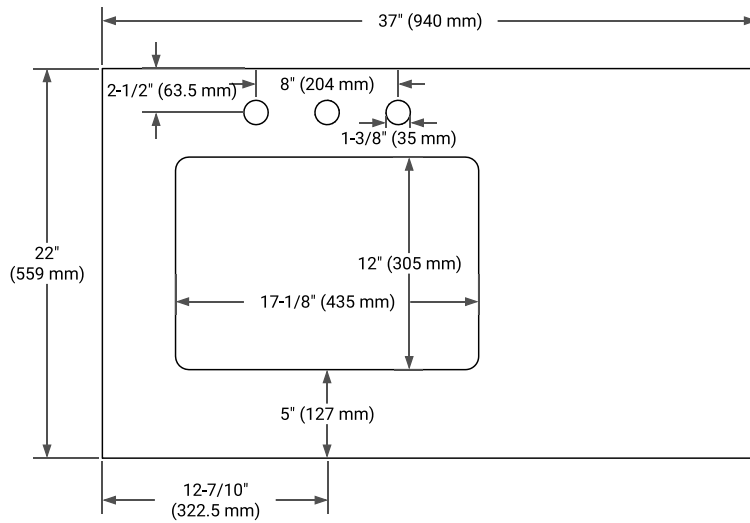

37" LEFT RECTANGLE SINK COUNTERTOP WITH 1.5 IN. THICKNESS

OVERALL DIMENSIONS

37" W x 22" D x 1.5" H

COUNTERTOP OPTIONS

FEATURES

- Solid countertop with mitered edges & seams
- Undermount white rectangular sink
- Pre-drilled for 8" widespread faucet

INCLUDED

- Countertop
- Matching Backsplash
- Rectangle Sink

COUNTERTOP PLAN VIEW