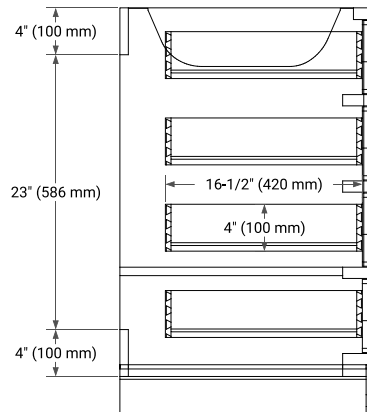

## BASE CABINET DIMENSIONS

36" W x 21.5" D x 34.5" H

## SIDE VIEW

# 37" LEFT RECTANGLE SINK COUNTERTOP WITH 1.5 IN. THICKNESS

## OVERALL DIMENSIONS

37" W x 22" D x 1.5" H