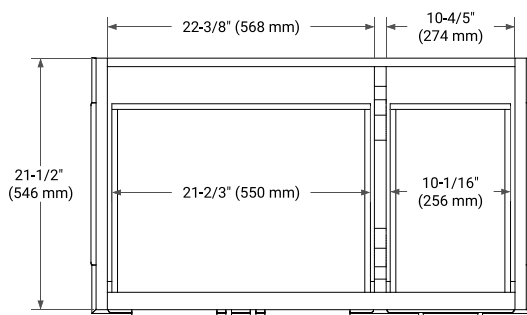

## BASE CABINET DIMENSIONS

36" W x 21.5" D x 34.5" H

# 37" LEFT RECTANGLE SINK COUNTERTOP WITH 1.5 IN. THICKNESS

## OVERALL DIMENSIONS

37" W x 22" D x 1.5" H