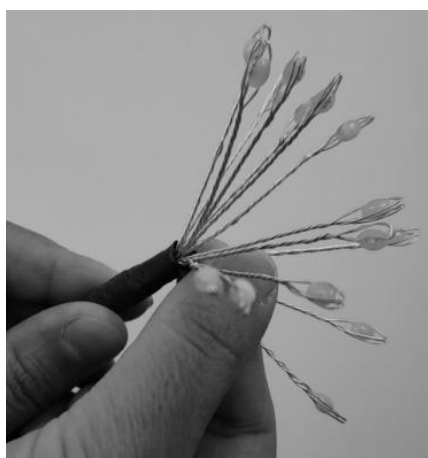

## SAFETY DIRECTIONS

1. Please read this information carefully before installing or using this product. Please keep this user manual for further reference.
2. The manufacturer does not accept any responsibility for injuries or damage resulting from improper use of the lamp. If in doubt, consult a qualified electrician.
3. Do not install the lamp on a damp or conductive subsurface.
4. Please make sure that no cables get damaged during the installation work.
5. Make sure that the lamp is securely fixed during the installation.
6. **Attention!** Do not touch the light source during operation!
7. Please cut off power and lamp cool down before adjusting the lamp.
8. The external flexible cable can't be replaced.
9. Please use the matched plug that we packed with the tree .
10. Indoor Use Only.
11. Maintenance/cleaning of the lights is limited to the surface exterior, using a dry cloth only.

### Assembly:

This symbol indicates that this product should not be treated as normal household waste and it should be recycled. Please take it to your nearest collection facility or for further details contact your local council