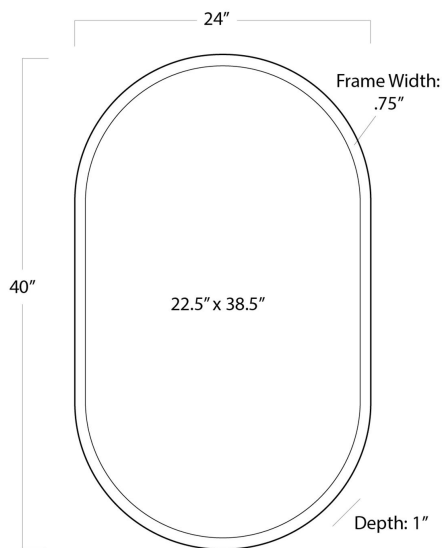

REGINA ANDREW

DETROIT

SPECIFICATION SHEET

Canal Mirror (Polished Nickel)
21-1088PN

HEIGHT	40
WIDTH	24
DEPTH	1
INNER MIRROR DIM	22.5 W x 38.5 H
FRAME WIDTH	.75
NOTES	Mirror can be hung horizontal or vertical.
FREIGHT ONLY	No