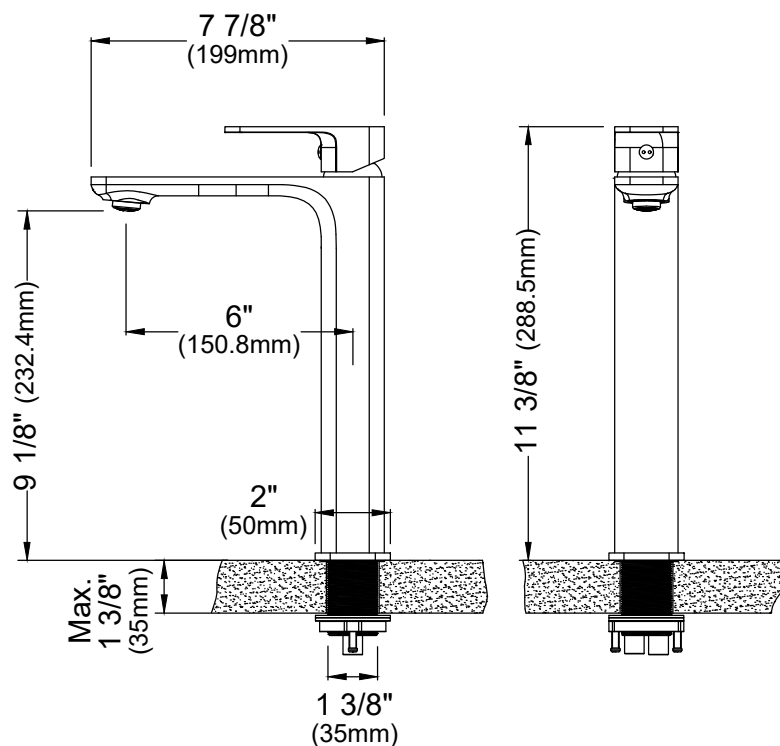

Finishes Available

MODEL	FINISH
KBF512C	Chrome
KBF512MB	Matte Black
KBF512SS	Stainless Steel
KBF512BC	Brushed Copper
KBF512BG	Brushed Gold
KBF512G	Gold
KBF512GG	Gunmetal Grey