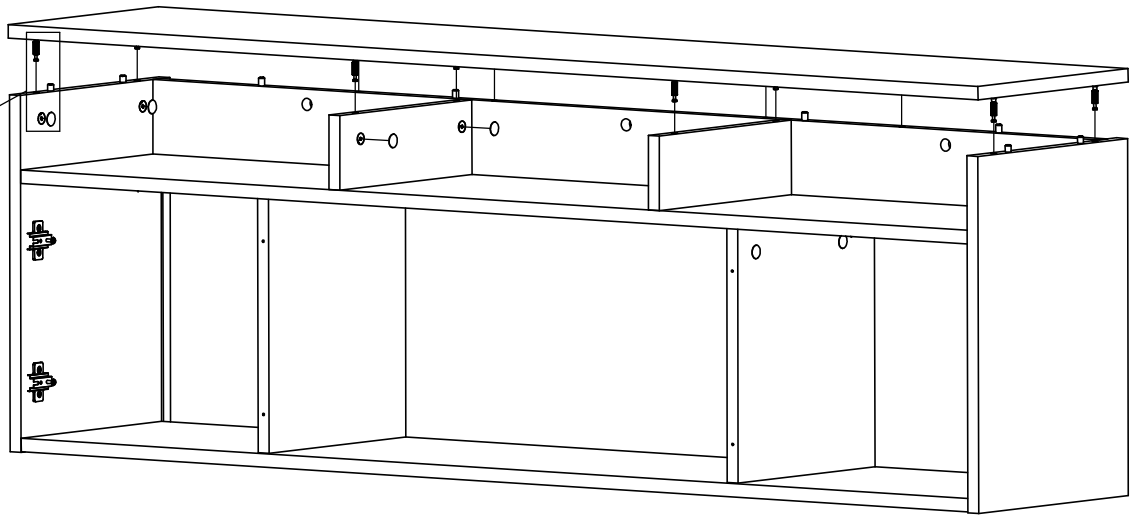

ELEMENTS	QTY
1 [WG]	1
2 [BP]	1
3 [WD]	1
4 [PP]	1
5 [PPDP]	1
6 [BL]	1
7 [PPDL]	1
8 [PPGD]	1
9 [FRP]	1
10 [PPGL]	1
11 [TR]	1
12 [FRL]	1
13 [ST]	1

Elements attached to the electric fireplace	Symbol	SK2	WKL2	WK	KRD
	QTY	1	1	4	110

ACCESSORIES	Symbol	A1	G	K	KN	OK1	OK2	SL	T	M	W16	Z	ZK	ZPH	PE	W18	W13	KR	LIS	ZAW	W30
	QTY		1	22	24	12	2	2	6	24	24	8	20	6	4	4	8	4	4	1	4

1[WG]

LEFT SIDE

RIGHT SIDE

LED UNDER TOP

FOR A HANGING CREDENZA

FOR A FREE-STANDING CREDENZA