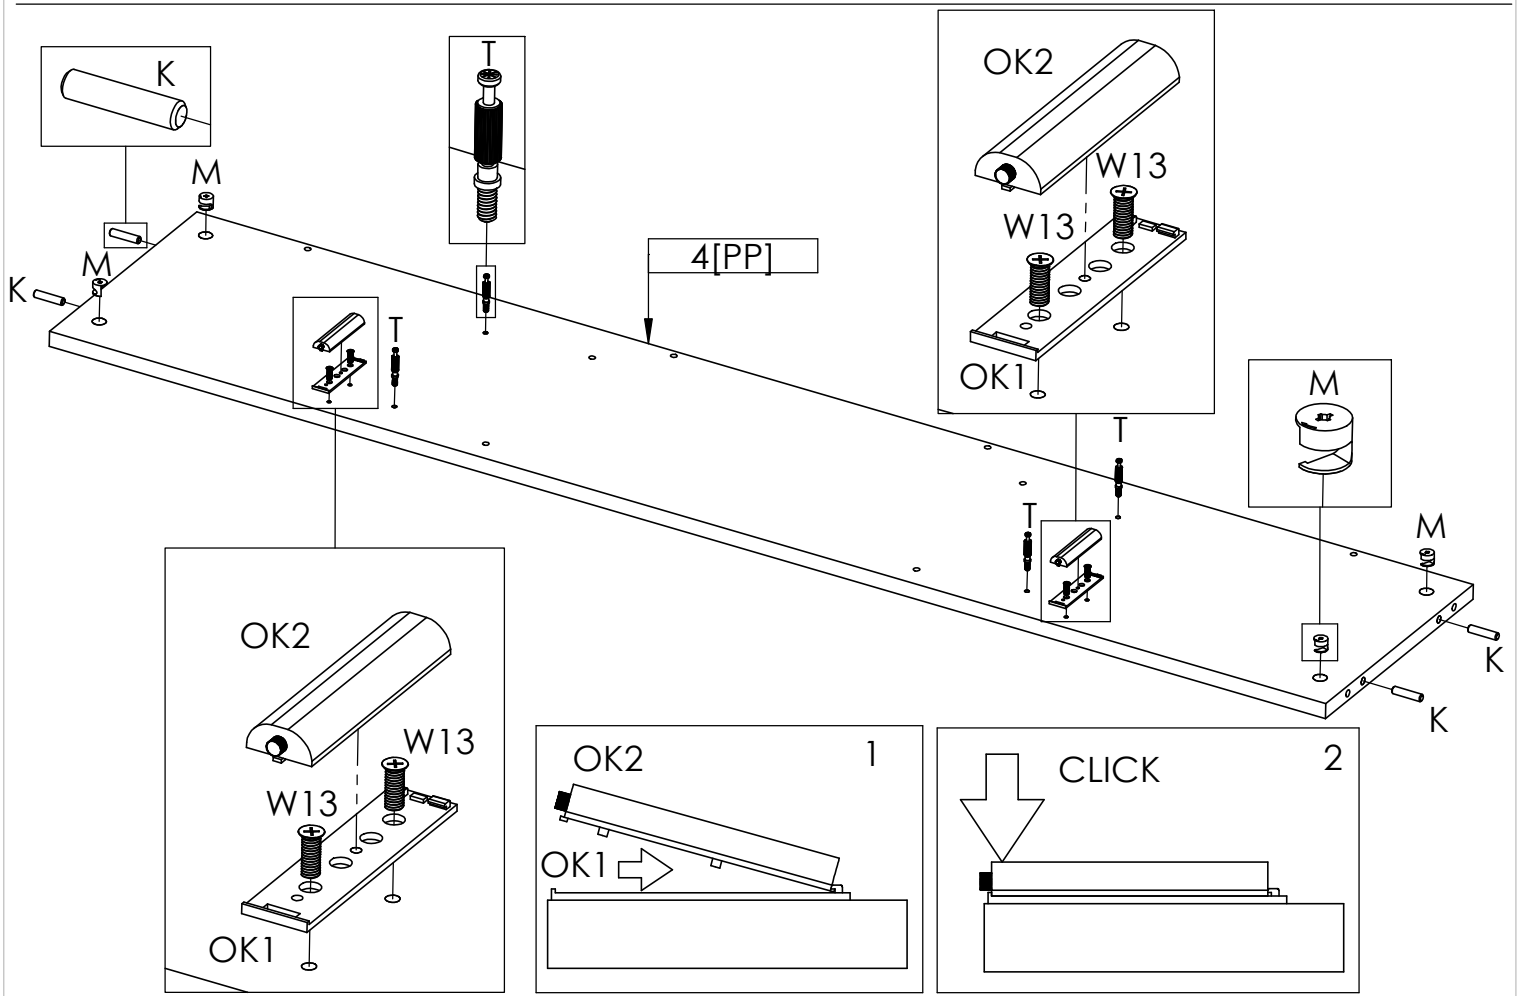

ELEMENTS	QTY
1 [WG]	1
2 [BP]	1
3 [WD]	1
4 [PP]	1
5 [PPDP]	1
6 [BL]	1
7 [PPDL]	1
8 [PPGD]	1
9 [FRP]	1
10 [PPGL]	1
11 [TR]	1
12 [FRL]	1
13 [ST]	1

Elements attached to the electric fireplace	Symbol	SK2	WKL2	WK	KRD
	QTY	1	1	4	110

ACCESSORIES	Symbol	A1	G	K	KN	OK1	OK2	SL	T	M	W16	Z	ZK	ZPH	PE	W18	W13	KR	LIS	ZAW	W30
	QTY		1	22	24	12	2	2	6	24	24	8	20	6	4	4	8	4	4	1	4

1[WG]

LEFT SIDE

RIGHT SIDE

LED UNDER TOP

FOR A HANGING CREDENZA

FOR A FREE-STANDING CREDENZA