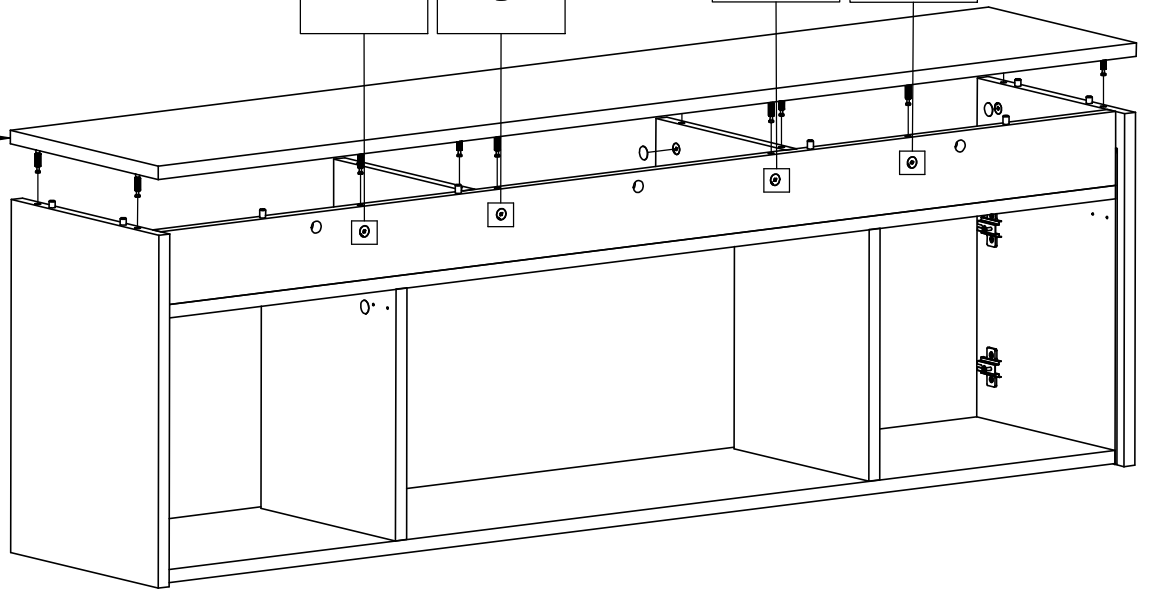

ELEMENTS	QTY
1 [WG]	1
2 [BP]	1
3 [WD]	1
4 [PP]	1
5 [PPDP]	1
6 [BL]	1
7 [PPDL]	1
8 [PPGD]	1
9 [FRP]	1
10 [PPGL]	1
11 [TR]	1
12 [FRL]	1
13 [ST]	1

Elements attached to the electric fireplace	Symbol	SK2	WKL2	WK	KRD
	QTY	1	1	4	110

ACCESSORIES	Symbol	A1	G	K	KN	OK1	OK2	SL	T	M	W16	Z	ZK	ZPH	PE	W18	W13	KR	LIS	ZAW	W30
	QTY		1	22	24	12	2	2	6	24	24	8	20	6	4	4	8	4	4	1	4

1[WG]

LEFT SIDE

RIGHT SIDE

LED UNDER TOP

FOR A HANGING CREDENZA

FOR A FREE-STANDING CREDENZA