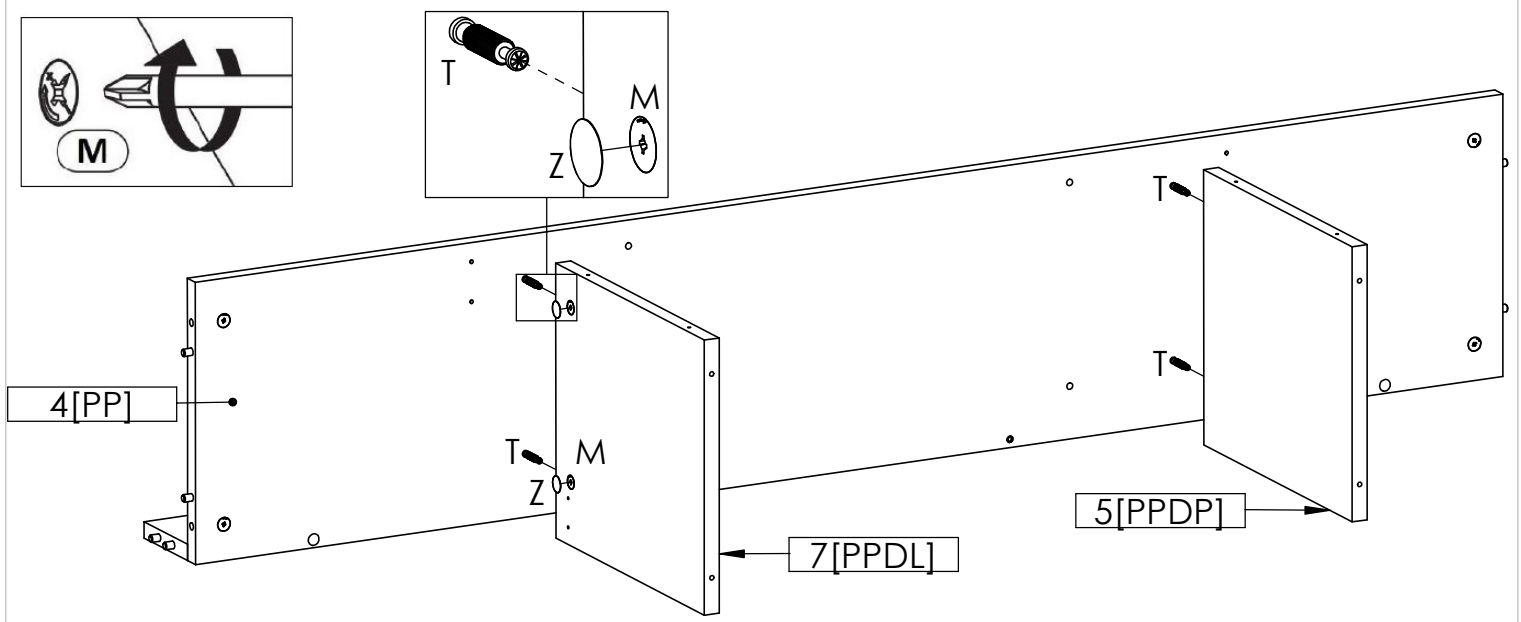

ELEMENTS	QTY
1 [WG]	1
2 [BP]	1
3 [WD]	1
4 [PP]	1
5 [PPDP]	1
6 [BL]	1
7 [PPDL]	1
8 [PPGD]	1
9 [FRP]	1
10 [PPGL]	1
11 [TR]	1
12 [FRL]	1
13 [ST]	1

Elements attached to the electric fireplace	Symbol	SK2	WKL2	WK	KRD
	QTY	1	1	4	110

ACCESSORIES	Symbol	A1	G	K	KN	OK1	OK2	SL	T	M	W16	Z	ZK	ZPH	PE	W18	W13	KR	LIS	ZAW	W30
	QTY		1	22	24	12	2	2	6	24	24	8	20	6	4	4	8	4	4	1	4

1[WG]

LEFT SIDE

RIGHT SIDE

LED UNDER TOP

FOR A HANGING CREDENZA

FOR A FREE-STANDING CREDENZA