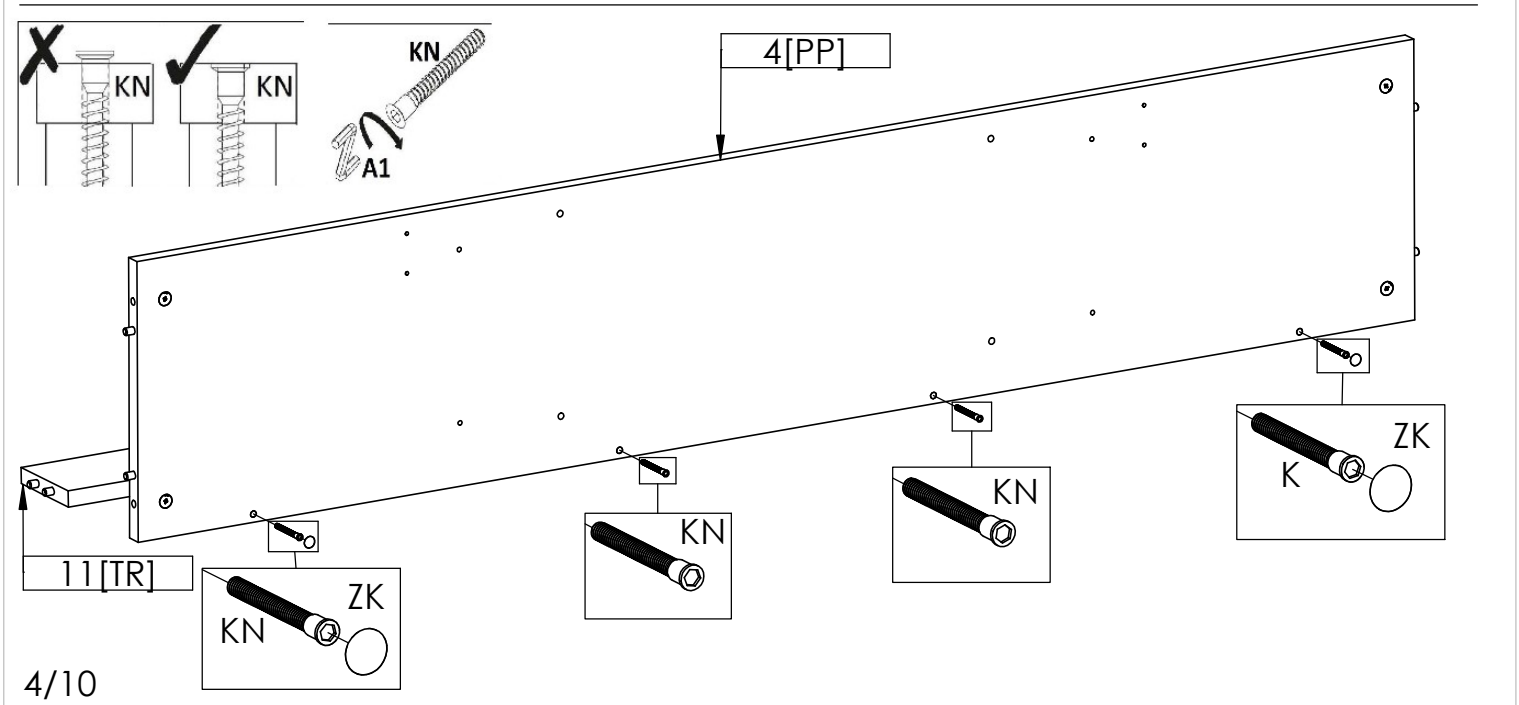

ELEMENTS	QTY
1 [WG]	1
2 [BP]	1
3 [WD]	1
4 [PP]	1
5 [PPDP]	1
6 [BL]	1
7 [PPDL]	1
8 [PPGD]	1
9 [FRP]	1
10 [PPGL]	1
11 [TR]	1
12 [FRL]	1
13 [ST]	1

Elements attached to the electric fireplace	Symbol	SK2	WKL2	WK	KRD
	QTY	1	1	4	110

ACCESSORIES	Symbol	A1	G	K	KN	OK1	OK2	SL	T	M	W16	Z	ZK	ZPH	PE	W18	W13	KR	LIS	ZAW	W30
	QTY		1	22	24	12	2	2	6	24	24	8	20	6	4	4	8	4	4	1	4

1[WG]

LEFT SIDE

RIGHT SIDE

LED UNDER TOP

FOR A HANGING CREDENZA

FOR A FREE-STANDING CREDENZA