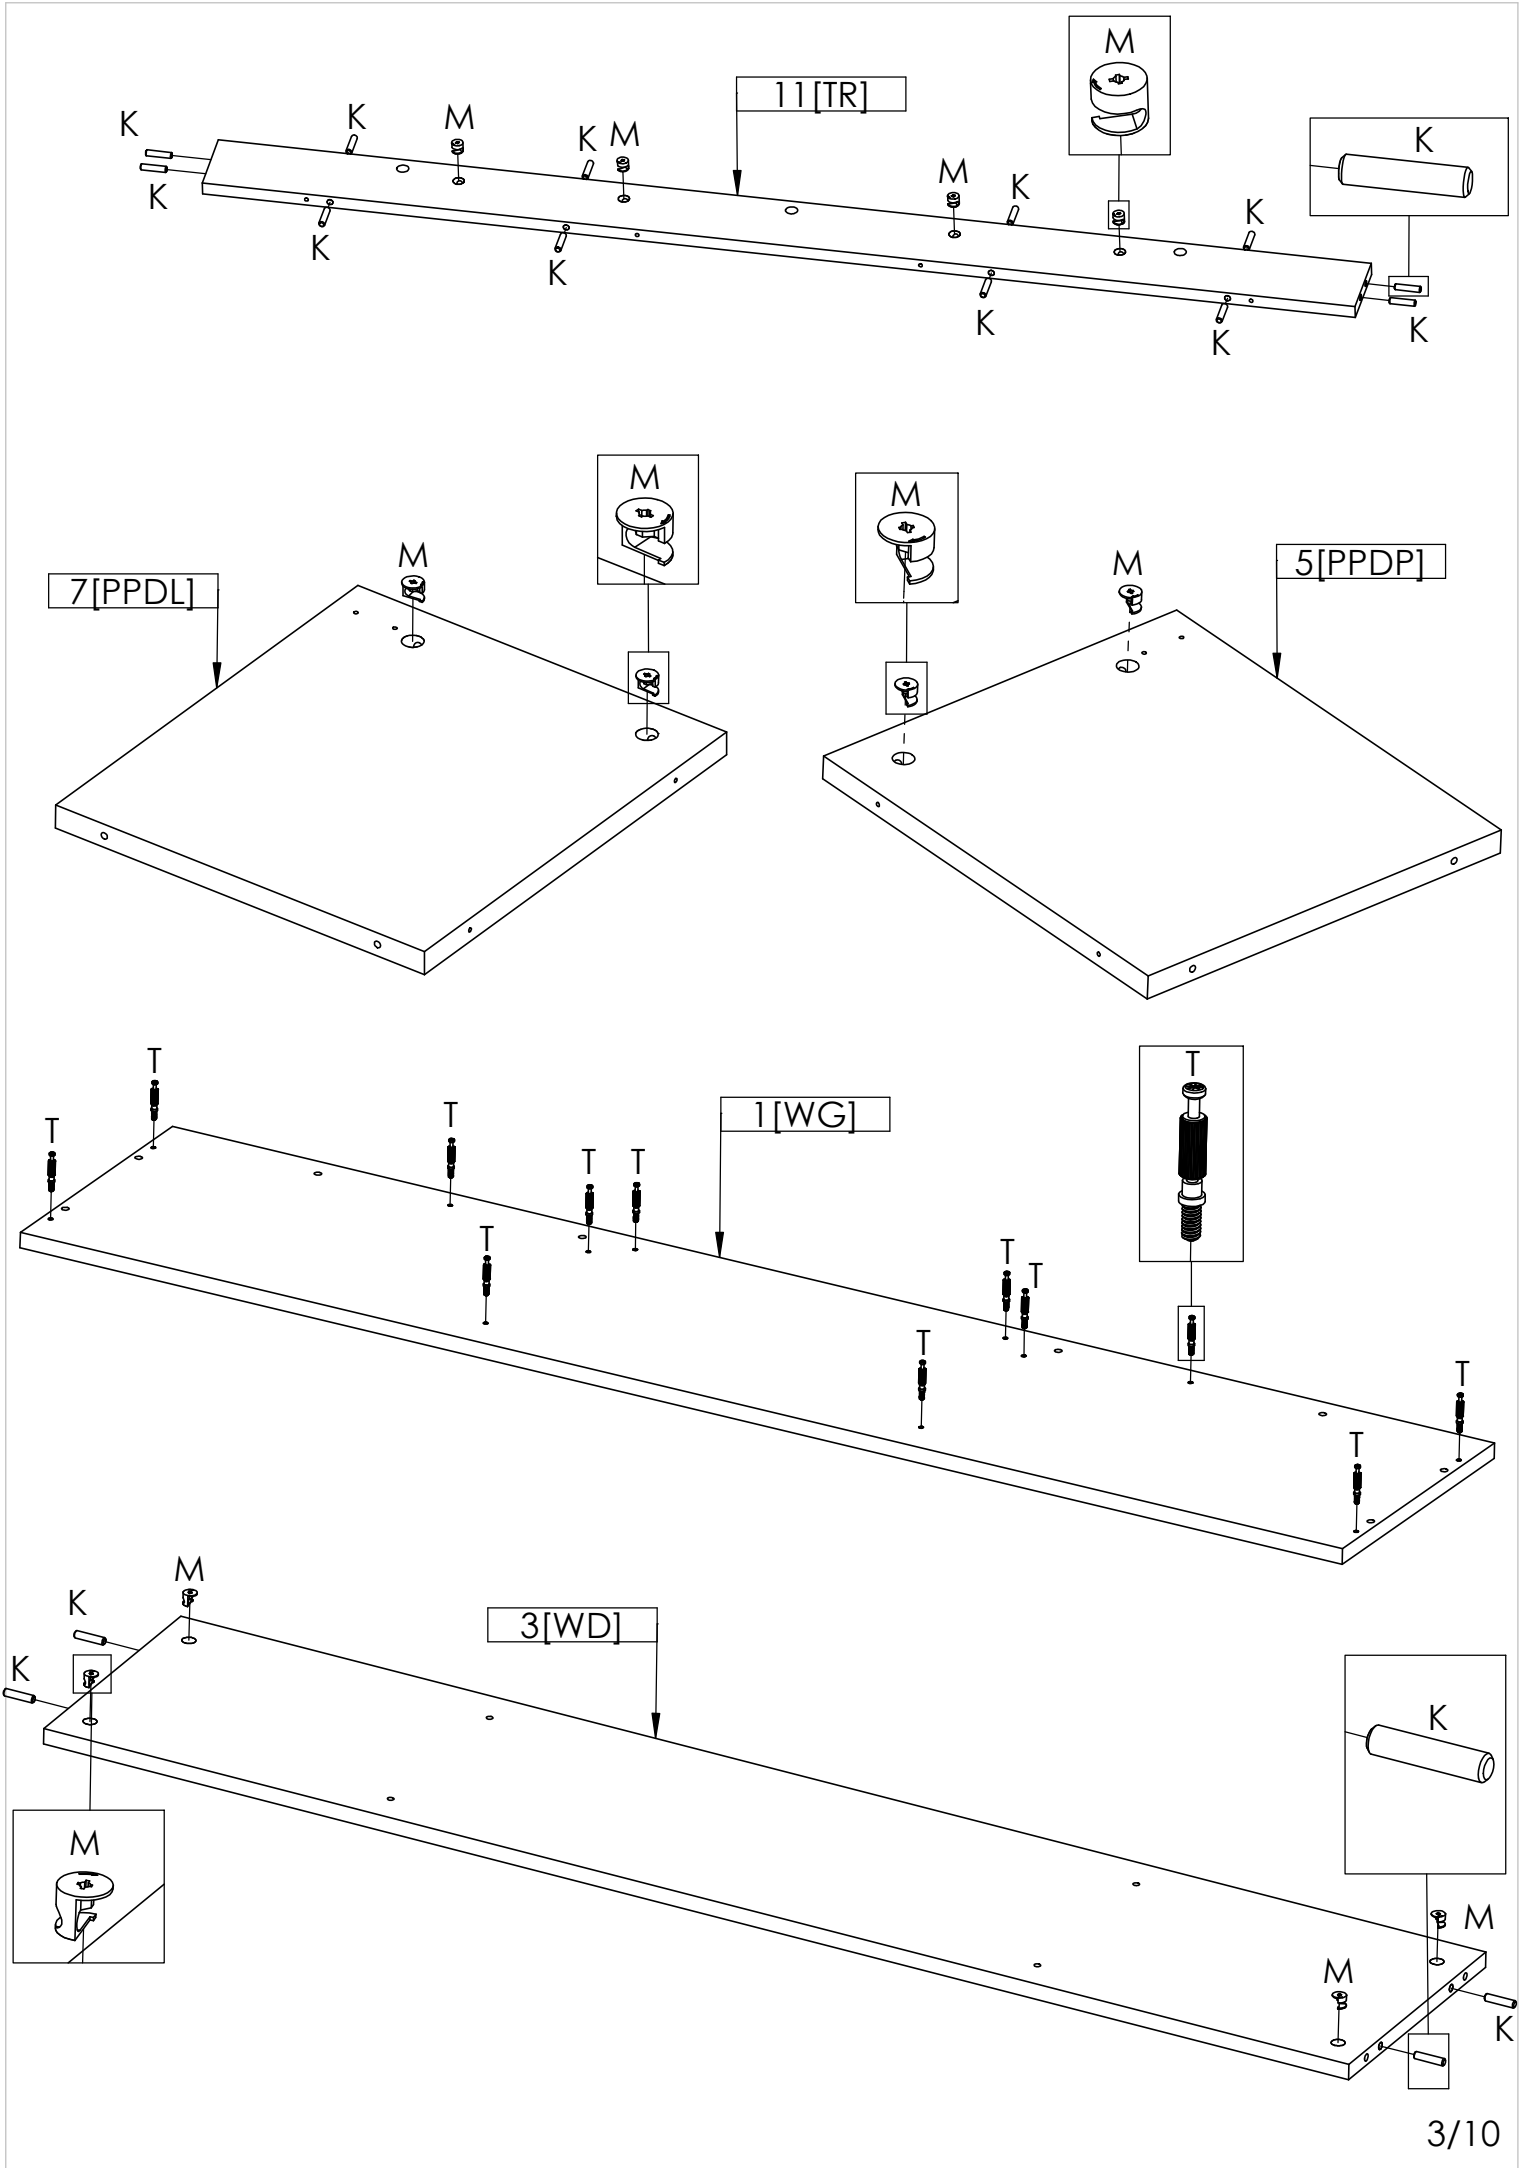

ELEMENTS	QTY
1 [WG]	1
2 [BP]	1
3 [WD]	1
4 [PP]	1
5 [PPDP]	1
6 [BL]	1
7 [PPDL]	1
8 [PPGD]	1
9 [FRP]	1
10 [PPGL]	1
11 [TR]	1
12 [FRL]	1
13 [ST]	1

Elements attached to the electric fireplace	Symbol	SK2	WKL2	WK	KRD
	QTY	1	1	4	110

ACCESSORIES	Symbol	A1	G	K	KN	OK1	OK2	SL	T	M	W16	Z	ZK	ZPH	PE	W18	W13	KR	LIS	ZAW	W30
	QTY		1	22	24	12	2	2	6	24	24	8	20	6	4	4	8	4	4	1	4

1[WG]

LEFT SIDE

RIGHT SIDE

LED UNDER TOP

FOR A HANGING CREDENZA

FOR A FREE-STANDING CREDENZA