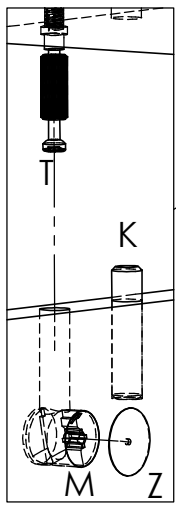

ELEMENTS	QTY
1 [WG]	1
2 [BP]	1
3 [WD]	1
4 [PP]	1
5 [PPDP]	1
6 [BL]	1
7 [PPDL]	1
8 [PPGD]	1
9 [FRP]	1
10 [PPGL]	1
11 [TR]	1
12 [FRL]	1
13 [ST]	1

Elements attached to the electric fireplace	Symbol	SK2	WKL2	WK	KRD
	QTY	1	1	4	110

ACCESSORIES	Symbol	A1	G	K	KN	OK1	OK2	SL	T	M	W16	Z	ZK	ZPH	PE	W18	W13	KR	LIS	ZAW	W30
	QTY		1	22	24	12	2	2	6	24	24	8	20	6	4	4	8	4	4	1	4

1[WG]

LEFT SIDE

RIGHT SIDE

LED UNDER TOP

FOR A HANGING CREDENZA

FOR A FREE-STANDING CREDENZA