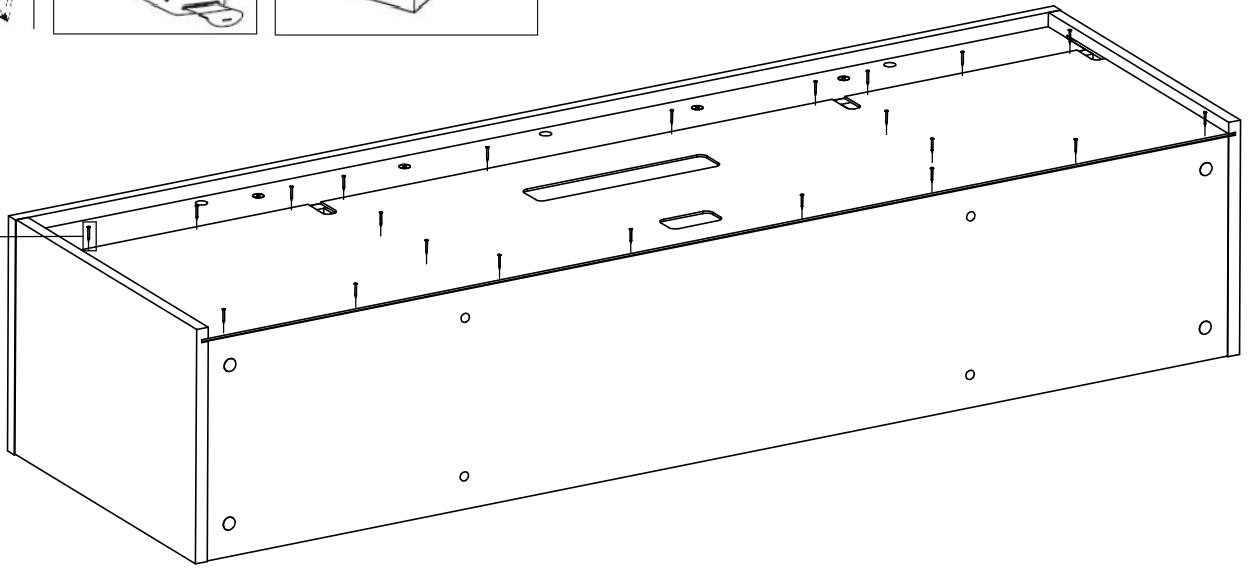

ELEMENTS	QTY
1 [WG]	1
2 [BP]	1
3 [WD]	1
4 [PP]	1
5 [PPDP]	1
6 [BL]	1
7 [PPDL]	1
8 [PPGD]	1
9 [FRP]	1
10 [PPGL]	1
11 [TR]	1
12 [FRL]	1
13 [ST]	1

Elements attached to the electric fireplace	Symbol	SK2	WKL2	WK	KRD
	QTY	1	1	4	110

ACCESSORIES	Symbol	A1	G	K	KN	OK1	OK2	SL	T	M	W16	Z	ZK	ZPH	PE	W18	W13	KR	LIS	ZAW	W30
	QTY		1	22	24	12	2	2	6	24	24	8	20	6	4	4	8	4	4	1	4

1[WG]

LEFT SIDE

RIGHT SIDE

LED UNDER TOP

FOR A HANGING CREDENZA

FOR A FREE-STANDING CREDENZA