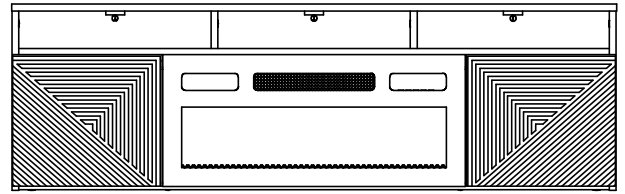

ELEMENTS	QTY
1 [WG]	1
2 [BP]	1
3 [WD]	1
4 [PP]	1
5 [PPDP]	1
6 [BL]	1
7 [PPDL]	1
8 [PPGD]	1
9 [FRP]	1
10 [PPGL]	1
11 [TR]	1
12 [FRL]	1
13 [ST]	1

Elements attached to the electric fireplace	Symbol	SK2	WKL2	WK	KRD
	QTY	1	1	4	110

ACCESSORIES	Symbol	A1	G	K	KN	OK1	OK2	SL	T	M	W16	Z	ZK	ZPH	PE	W18	W13	KR	LIS	ZAW	W30
	QTY		1	22	24	12	2	2	6	24	24	8	20	6	4	4	8	4	4	1	4

1[WG]

LEFT SIDE

RIGHT SIDE

LED UNDER TOP

FOR A HANGING CREDENZA

FOR A FREE-STANDING CREDENZA