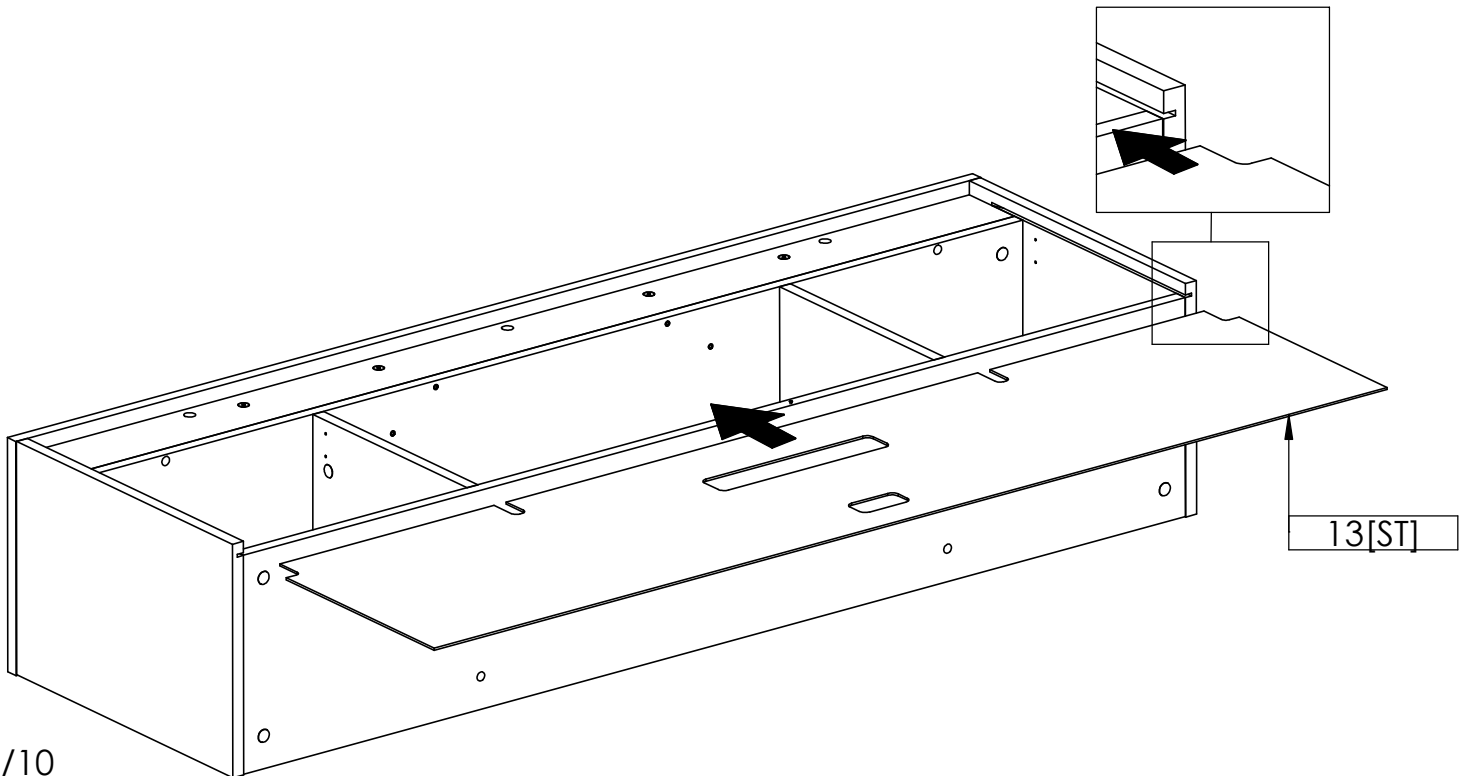

ELEMENTS	QTY
1 [WG]	1
2 [BP]	1
3 [WD]	1
4 [PP]	1
5 [PPDP]	1
6 [BL]	1
7 [PPDL]	1
8 [PPGD]	1
9 [FRP]	1
10 [PPGL]	1
11 [TR]	1
12 [FRL]	1
13 [ST]	1

Elements attached to the electric fireplace	Symbol	SK2	WKL2	WK	KRD
	QTY	1	1	4	110

ACCESSORIES	Symbol	A1	G	K	KN	OK1	OK2	SL	T	M	W16	Z	ZK	ZPH	PE	W18	W13	KR	LIS	ZAW	W30
	QTY		1	22	24	12	2	2	6	24	24	8	20	6	4	4	8	4	4	1	4

1[WG]

LEFT SIDE

RIGHT SIDE

LED UNDER TOP

FOR A HANGING CREDENZA

FOR A FREE-STANDING CREDENZA