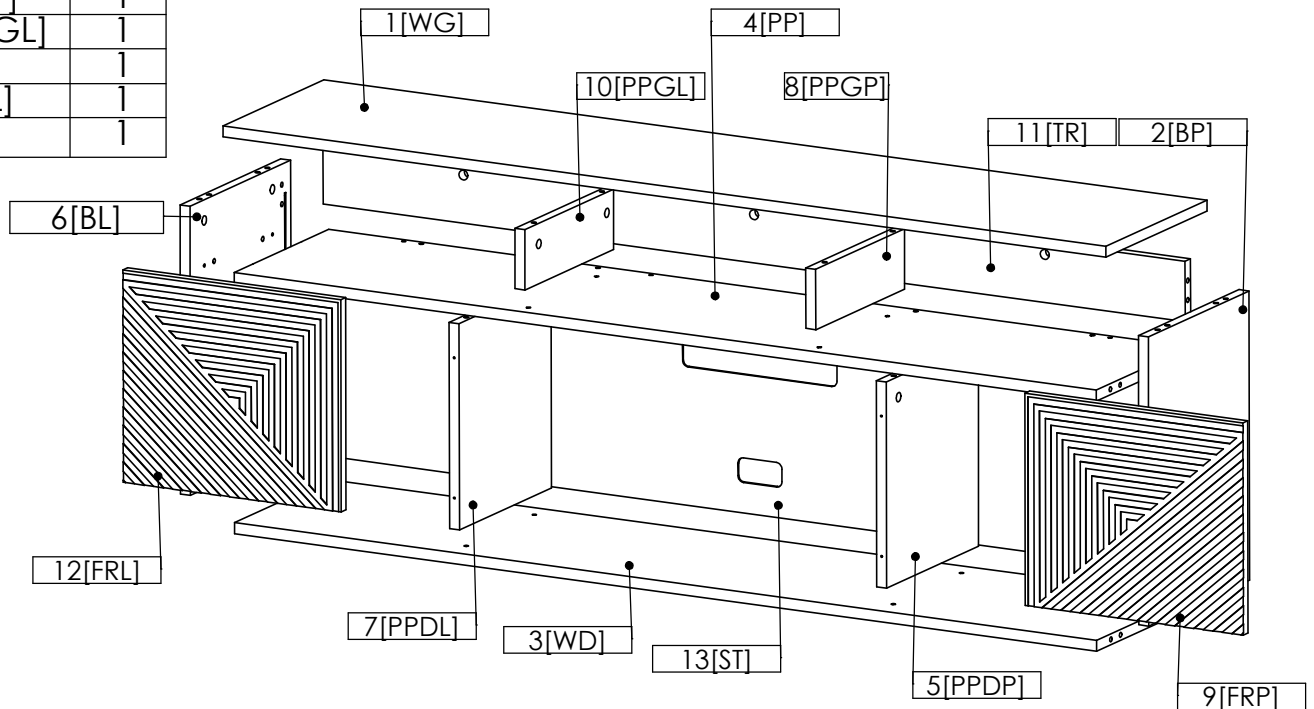

ELEMENTS	QTY
1 [WG]	1
2 [BP]	1
3 [WD]	1
4 [PP]	1
5 [PPDP]	1
6 [BL]	1
7 [PPDL]	1
8 [PPGD]	1
9 [FRP]	1
10 [PPGL]	1
11 [TR]	1
12 [FRL]	1
13 [ST]	1

Elements attached to the electric fireplace	Symbol	SK2	WKL2	WK	KRD
	QTY	1	1	4	110

ACCESSORIES	Symbol	A1	G	K	KN	OK1	OK2	SL	T	M	W16	Z	ZK	ZPH	PE	W18	W13	KR	LIS	ZAW	W30
	QTY		1	22	24	12	2	2	6	24	24	8	20	6	4	4	8	4	4	1	4

1[WG]

LEFT SIDE

RIGHT SIDE

LED UNDER TOP

FOR A HANGING CREDENZA

FOR A FREE-STANDING CREDENZA