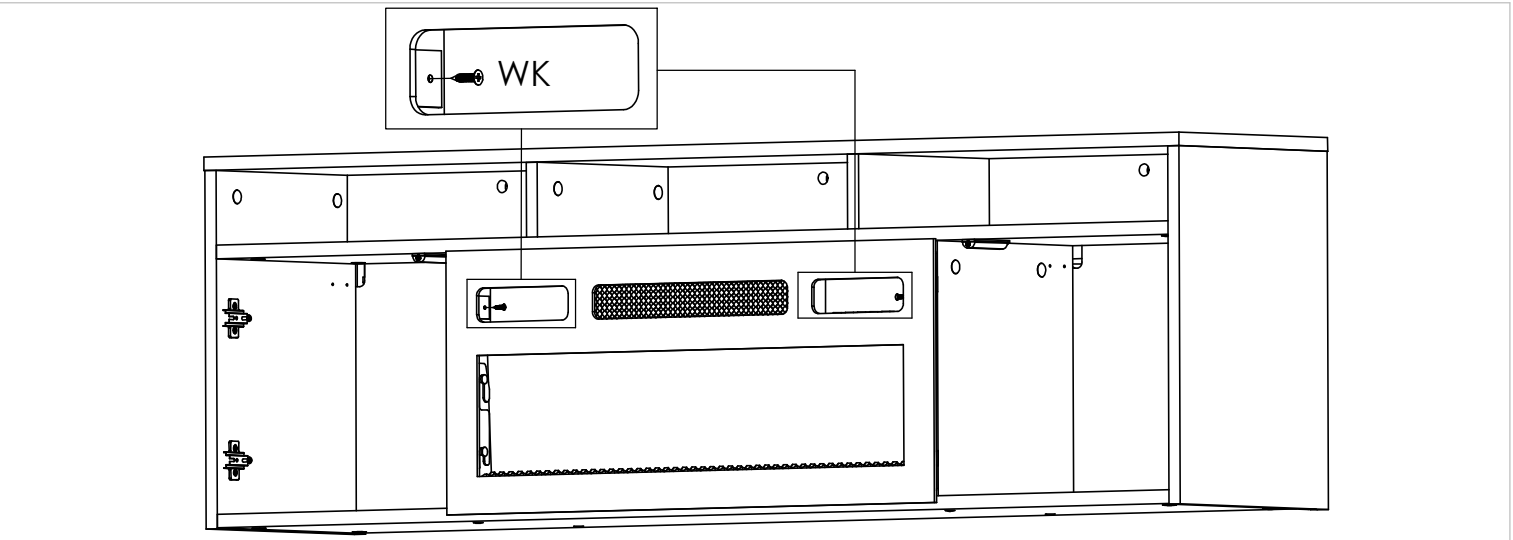

ELEMENTS	QTY
1 [WG]	1
2 [BP]	1
3 [WD]	1
4 [PP]	1
5 [PPDP]	1
6 [BL]	1
7 [PPDL]	1
8 [PPGD]	1
9 [FRP]	1
10 [PPGL]	1
11 [TR]	1
12 [FRL]	1
13 [ST]	1

Elements attached to the electric fireplace	Symbol	SK2	WKL2	WK	KRD
	QTY	1	1	4	110

ACCESSORIES	Symbol	A1	G	K	KN	OK1	OK2	SL	T	M	W16	Z	ZK	ZPH	PE	W18	W13	KR	LIS	ZAW	W30
	QTY		1	22	24	12	2	2	6	24	24	8	20	6	4	4	8	4	4	1	4

1[WG]

LEFT SIDE

RIGHT SIDE

LED UNDER TOP

FOR A HANGING CREDENZA

FOR A FREE-STANDING CREDENZA