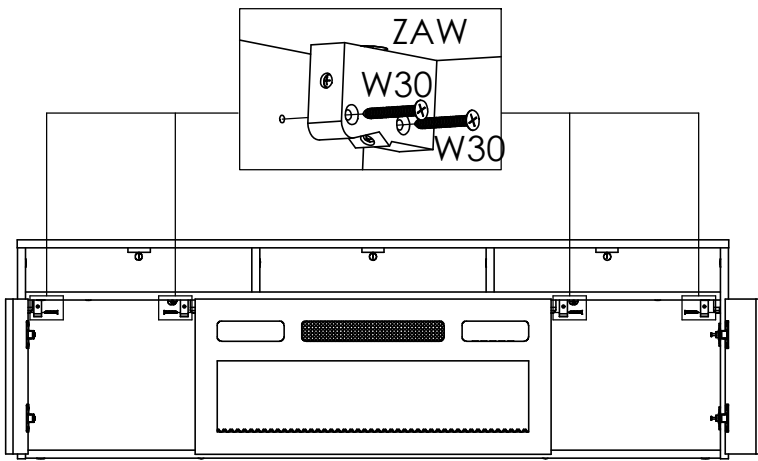

ELEMENTS	QTY
1 [WG]	1
2 [BP]	1
3 [WD]	1
4 [PP]	1
5 [PPDP]	1
6 [BL]	1
7 [PPDL]	1
8 [PPGD]	1
9 [FRP]	1
10 [PPGL]	1
11 [TR]	1
12 [FRL]	1
13 [ST]	1

Elements attached to the electric fireplace	Symbol	SK2	WKL2	WK	KRD
	QTY	1	1	4	110

ACCESSORIES	Symbol	A1	G	K	KN	OK1	OK2	SL	T	M	W16	Z	ZK	ZPH	PE	W18	W13	KR	LIS	ZAW	W30
	QTY		1	22	24	12	2	2	6	24	24	8	20	6	4	4	8	4	4	1	4

1[WG]

LEFT SIDE

RIGHT SIDE

LED UNDER TOP

FOR A HANGING CREDENZA

FOR A FREE-STANDING CREDENZA