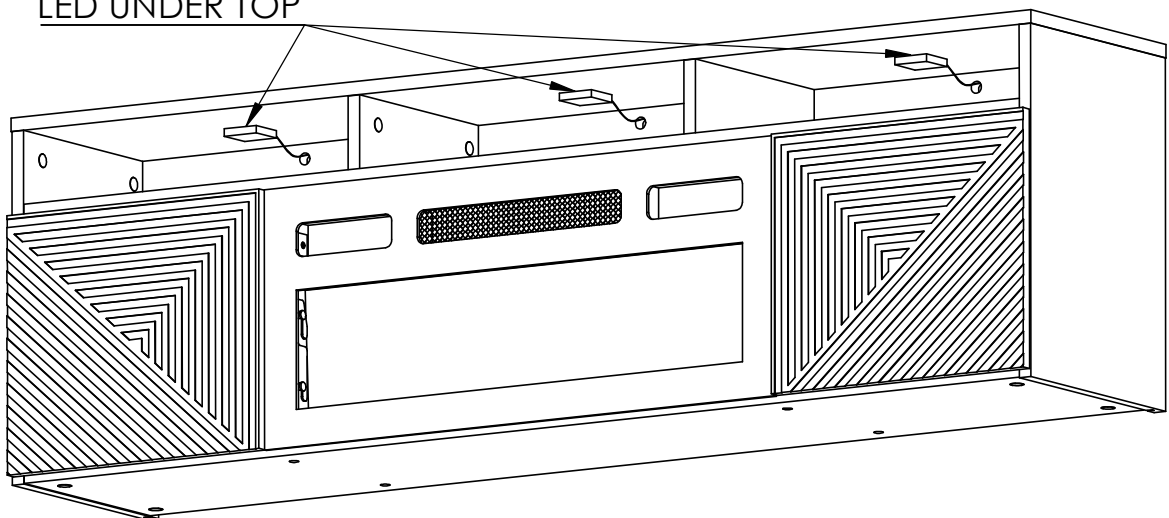

ELEMENTS	QTY
1 [WG]	1
2 [BP]	1
3 [WD]	1
4 [PP]	1
5 [PPDP]	1
6 [BL]	1
7 [PPDL]	1
8 [PPGD]	1
9 [FRP]	1
10 [PPGL]	1
11 [TR]	1
12 [FRL]	1
13 [ST]	1

Elements attached to the electric fireplace	Symbol	SK2	WKL2	WK	KRD
	QTY	1	1	4	110

ACCESSORIES	Symbol	A1	G	K	KN	OK1	OK2	SL	T	M	W16	Z	ZK	ZPH	PE	W18	W13	KR	LIS	ZAW	W30
	QTY		1	22	24	12	2	2	6	24	24	8	20	6	4	4	8	4	4	1	4

1[WG]

LEFT SIDE

RIGHT SIDE

LED UNDER TOP

FOR A HANGING CREDENZA

FOR A FREE-STANDING CREDENZA