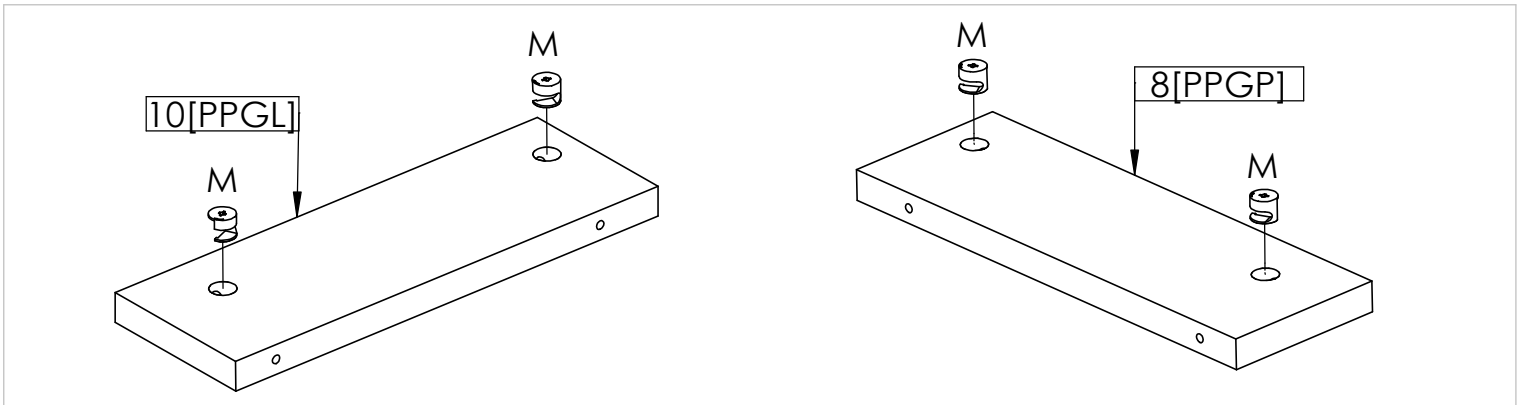

ELEMENTS	QTY
1 [WG]	1
2 [BP]	1
3 [WD]	1
4 [PP]	1
5 [PPDP]	1
6 [BL]	1
7 [PPDL]	1
8 [PPGD]	1
9 [FRP]	1
10 [PPGL]	1
11 [TR]	1
12 [FRL]	1
13 [ST]	1

Elements attached to the electric fireplace	Symbol	SK2	WKL2	WK	KRD
	QTY	1	1	4	110

ACCESSORIES	Symbol	A1	G	K	KN	OK1	OK2	SL	T	M	W16	Z	ZK	ZPH	PE	W18	W13	KR	LIS	ZAW	W30
	QTY		1	22	24	12	2	2	6	24	24	8	20	6	4	4	8	4	4	1	4

1[WG]

LEFT SIDE

RIGHT SIDE

LED UNDER TOP

FOR A HANGING CREDENZA

FOR A FREE-STANDING CREDENZA