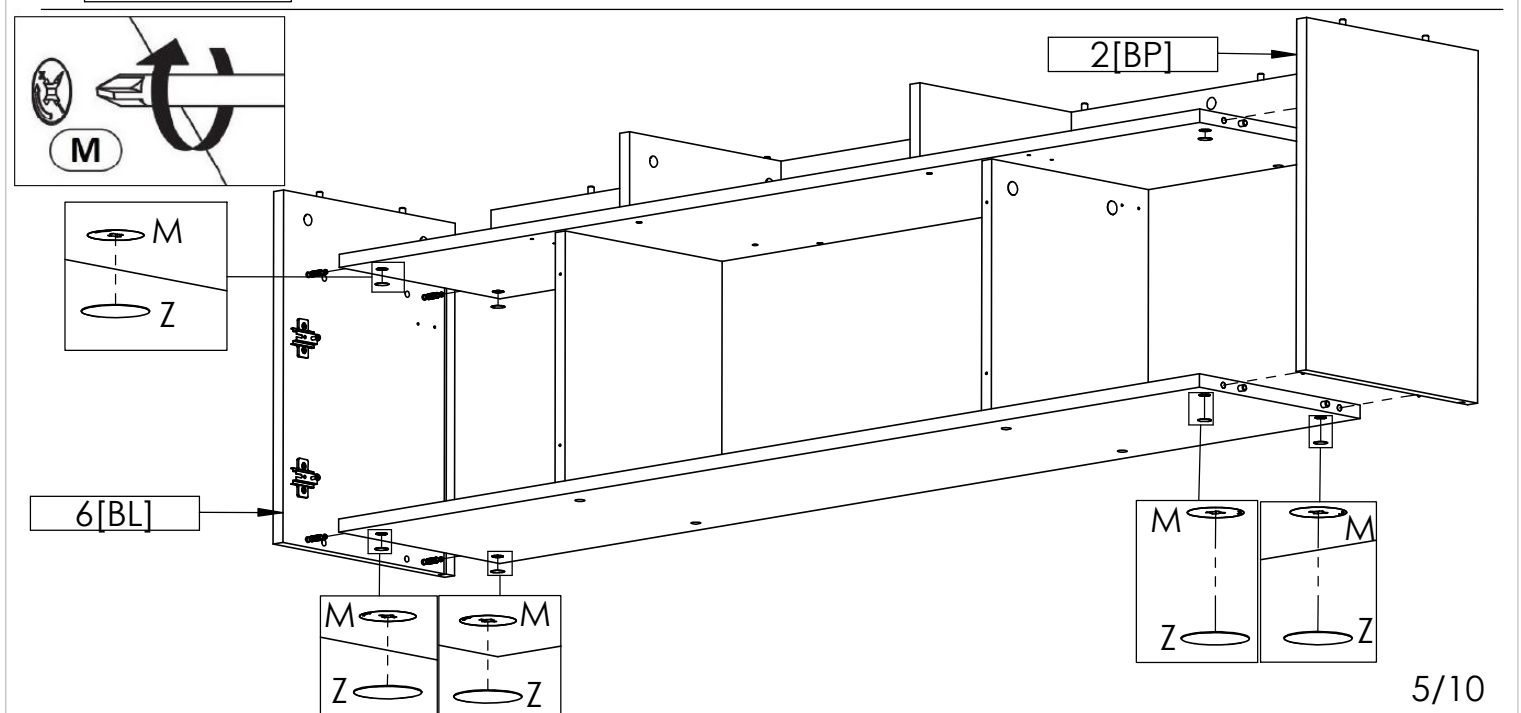

ELEMENTS	QTY
1 [WG]	1
2 [BP]	1
3 [WD]	1
4 [PP]	1
5 [PPDP]	1
6 [BL]	1
7 [PPDL]	1
8 [PPGD]	1
9 [FRP]	1
10 [PPGL]	1
11 [TR]	1
12 [FRL]	1
13 [ST]	1

Elements attached to the electric fireplace	Symbol	SK2	WKL2	WK	KRD
	QTY	1	1	4	110

ACCESSORIES	Symbol	A1	G	K	KN	OK1	OK2	SL	T	M	W16	Z	ZK	ZPH	PE	W18	W13	KR	LIS	ZAW	W30
	QTY		1	22	24	12	2	2	6	24	24	8	20	6	4	4	8	4	4	1	4

1[WG]

LEFT SIDE

RIGHT SIDE

LED UNDER TOP

FOR A HANGING CREDENZA

FOR A FREE-STANDING CREDENZA