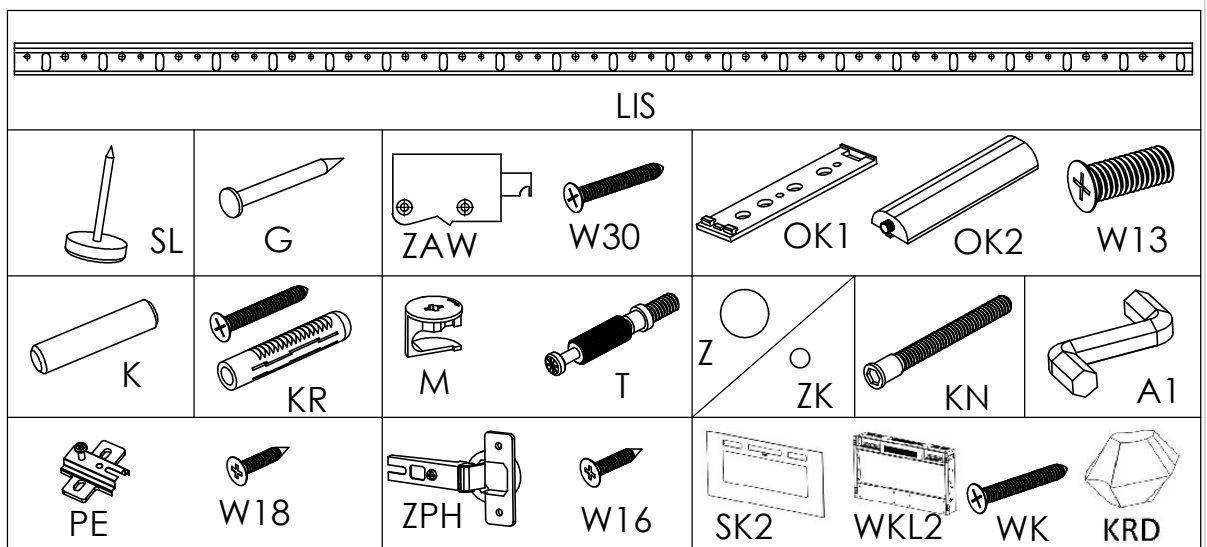

ELEMENTS	QTY
1 [WG]	1
2 [BP]	1
3 [WD]	1
4 [PP]	1
5 [PPDP]	1
6 [BL]	1
7 [PPDL]	1
8 [PPGD]	1
9 [FRP]	1
10 [PPGL]	1
11 [TR]	1
12 [FRL]	1
13 [ST]	1

Elements attached to the electric fireplace	Symbol	SK2	WKL2	WK	KRD
	QTY	1	1	4	110

ACCESSORIES	Symbol	A1	G	K	KN	OK1	OK2	SL	T	M	W16	Z	ZK	ZPH	PE	W18	W13	KR	LIS	ZAW	W30
	QTY		1	22	24	12	2	2	6	24	24	8	20	6	4	4	8	4	4	1	4

1[WG]

LEFT SIDE

RIGHT SIDE

LED UNDER TOP

FOR A HANGING CREDENZA

FOR A FREE-STANDING CREDENZA