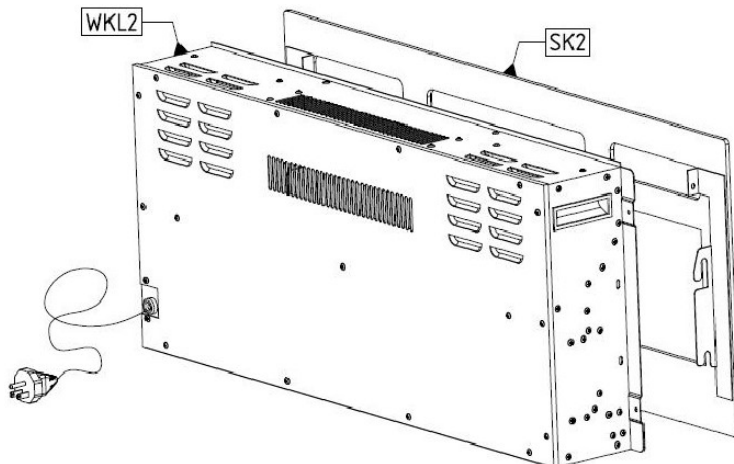

ELEMENTS	QTY
1 [WG]	1
2 [BP]	1
3 [WD]	1
4 [PP]	1
5 [PPDP]	1
6 [BL]	1
7 [PPDL]	1
8 [PPGD]	1
9 [FRP]	1
10 [PPGL]	1
11 [TR]	1
12 [FRL]	1
13 [ST]	1

Elements attached to the electric fireplace	Symbol	SK2	WKL2	WK	KRD
	QTY	1	1	4	110

ACCESSORIES	Symbol	A1	G	K	KN	OK1	OK2	SL	T	M	W16	Z	ZK	ZPH	PE	W18	W13	KR	LIS	ZAW	W30
	QTY		1	22	24	12	2	2	6	24	24	8	20	6	4	4	8	4	4	1	4

1[WG]

LEFT SIDE

RIGHT SIDE

LED UNDER TOP

FOR A HANGING CREDENZA

FOR A FREE-STANDING CREDENZA