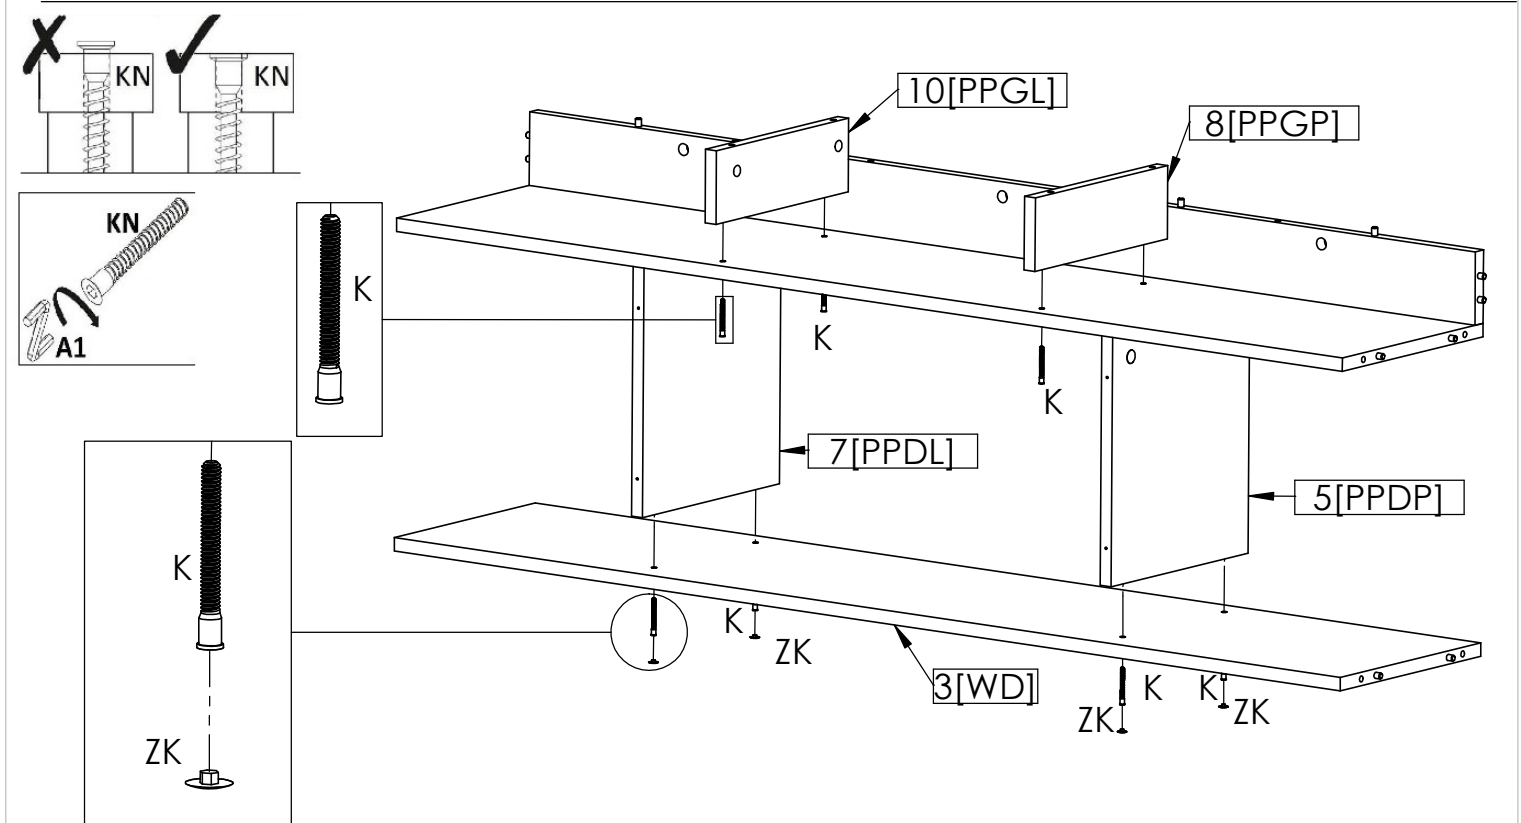

ELEMENTS	QTY
1 [WG]	1
2 [BP]	1
3 [WD]	1
4 [PP]	1
5 [PPDP]	1
6 [BL]	1
7 [PPDL]	1
8 [PPGD]	1
9 [FRP]	1
10 [PPGL]	1
11 [TR]	1
12 [FRL]	1
13 [ST]	1

Elements attached to the electric fireplace	Symbol	SK2	WKL2	WK	KRD
	QTY	1	1	4	110

ACCESSORIES	Symbol	A1	G	K	KN	OK1	OK2	SL	T	M	W16	Z	ZK	ZPH	PE	W18	W13	KR	LIS	ZAW	W30
	QTY		1	22	24	12	2	2	6	24	24	8	20	6	4	4	8	4	4	1	4

1[WG]

LEFT SIDE

RIGHT SIDE

LED UNDER TOP

FOR A HANGING CREDENZA

FOR A FREE-STANDING CREDENZA