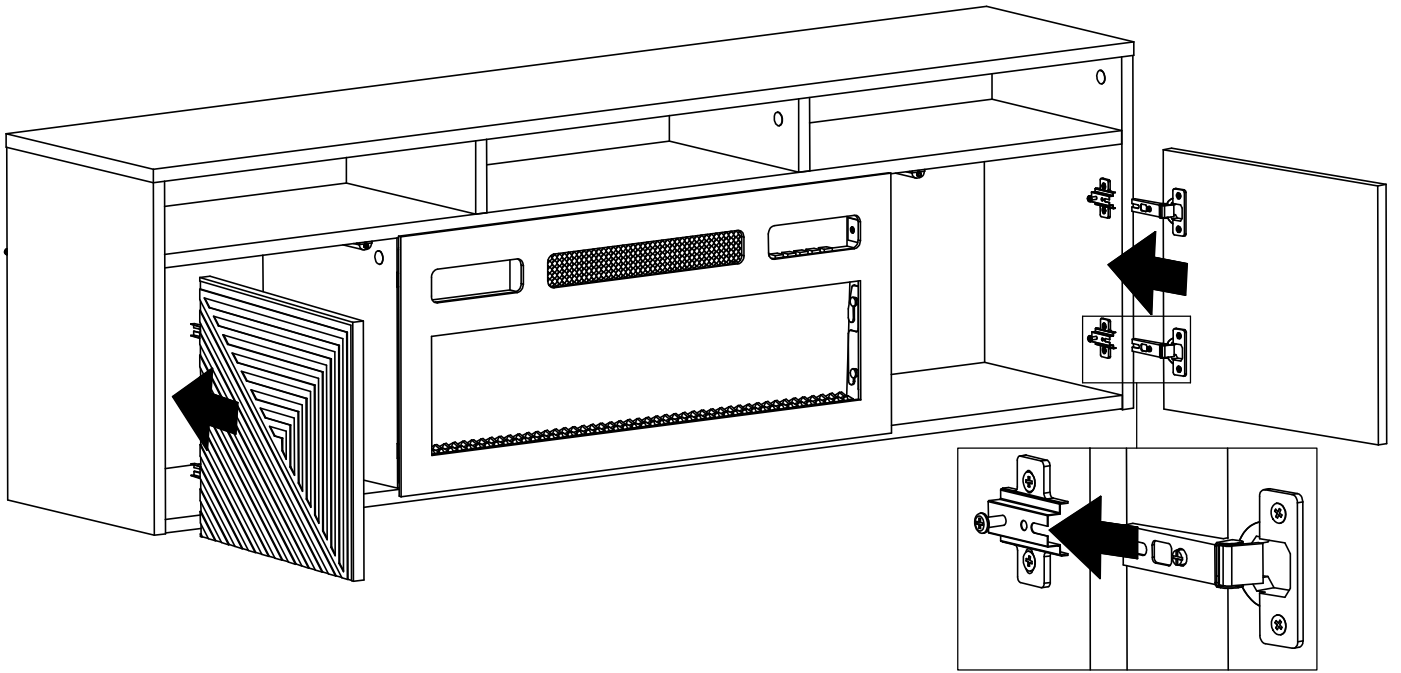

ELEMENTS	QTY
1 [WG]	1
2 [BP]	1
3 [WD]	1
4 [PP]	1
5 [PPDP]	1
6 [BL]	1
7 [PPDL]	1
8 [PPGD]	1
9 [FRP]	1
10 [PPGL]	1
11 [TR]	1
12 [FRL]	1
13 [ST]	1

Elements attached to the electric fireplace	Symbol	SK2	WKL2	WK	KRD
	QTY	1	1	4	110

ACCESSORIES	Symbol	A1	G	K	KN	OK1	OK2	SL	T	M	W16	Z	ZK	ZPH	PE	W18	W13	KR	LIS	ZAW	W30
	QTY		1	22	24	12	2	2	6	24	24	8	20	6	4	4	8	4	4	1	4

1[WG]

LEFT SIDE

RIGHT SIDE

LED UNDER TOP

FOR A HANGING CREDENZA

FOR A FREE-STANDING CREDENZA