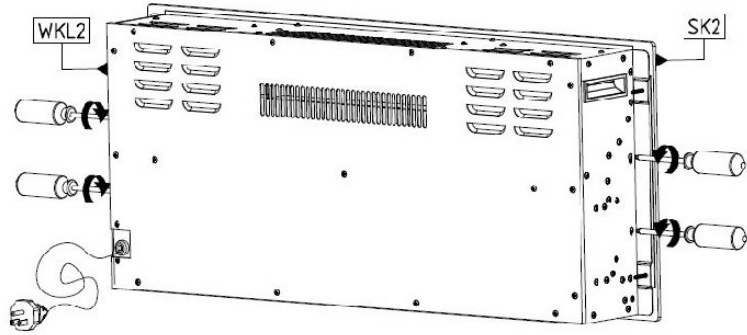

ELEMENTS	QTY
1 [WG]	1
2 [BP]	1
3 [WD]	1
4 [PP]	1
5 [PPDP]	1
6 [BL]	1
7 [PPDL]	1
8 [PPGD]	1
9 [FRP]	1
10 [PPGL]	1
11 [TR]	1
12 [FRL]	1
13 [ST]	1

Elements attached to the electric fireplace	Symbol	SK2	WKL2	WK	KRD
	QTY	1	1	4	110

ACCESSORIES	Symbol	A1	G	K	KN	OK1	OK2	SL	T	M	W16	Z	ZK	ZPH	PE	W18	W13	KR	LIS	ZAW	W30
	QTY		1	22	24	12	2	2	6	24	24	8	20	6	4	4	8	4	4	1	4

1[WG]

LEFT SIDE

RIGHT SIDE

LED UNDER TOP

FOR A HANGING CREDENZA

FOR A FREE-STANDING CREDENZA