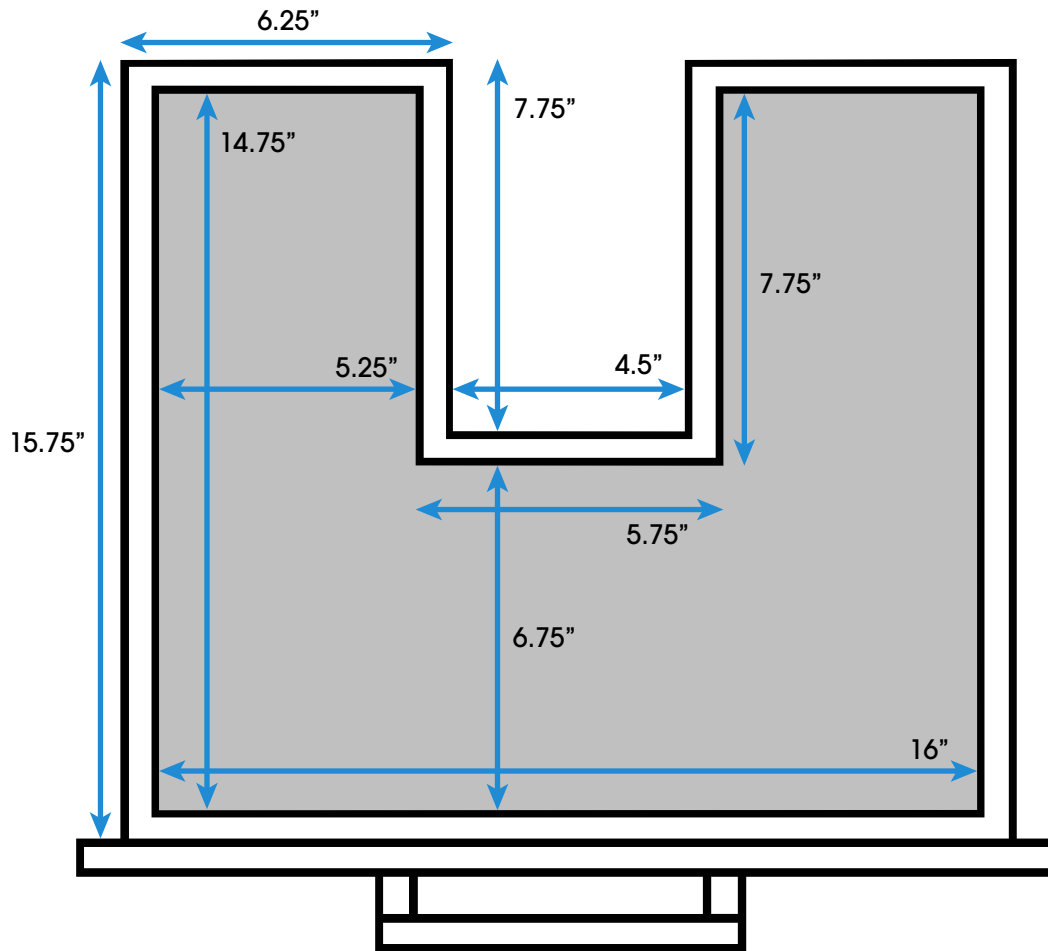

Hudson 60-inch Single Bath Vanity **Bottom Middle Drawer – Top View**

**All measurements are approximate and rounded to the nearest quarter inch
Please allow for a slight margin of error**