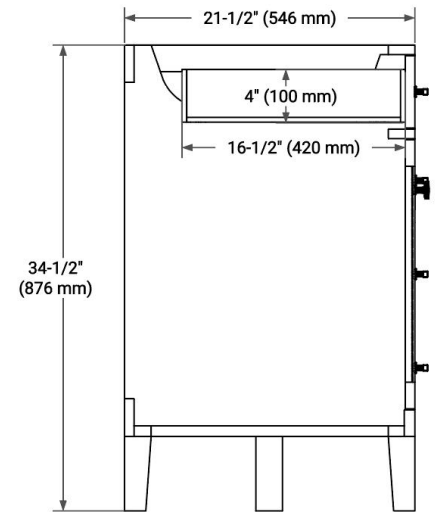

CAMILA 54" SINGLE SINK BASE CABINET

ARIEL

BASE CABINET DIMENSIONS

54" W x 21.5" D x 34.5" H

FEATURES

- Solid Oak wood and Plywood veneers
- Soft-close system
- Dovetail construction
- 45 degrees fall-out drawer
- Natural rattan-decorated doors

AVAILABLE COLORS

Oak

HARDWARE FINISHES

Matte Black

FRONT VIEW

SIDE VIEW

PLAN VIEW