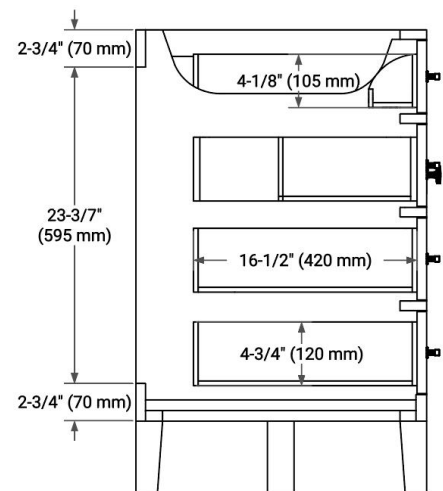

CAMILA 54" SINGLE SINK BASE CABINET

ARIEL

BASE CABINET DIMENSIONS

54" W x 21.5" D x 34.5" H

FEATURES

- Solid Oak wood and Plywood veneers
- Soft-close system
- Dovetail construction
- 45 degrees fall-out drawer
- Natural rattan-decorated doors

AVAILABLE COLORS

Oak

HARDWARE FINISHES

Matte Black

FRONT VIEW

SIDE VIEW

PLAN VIEW