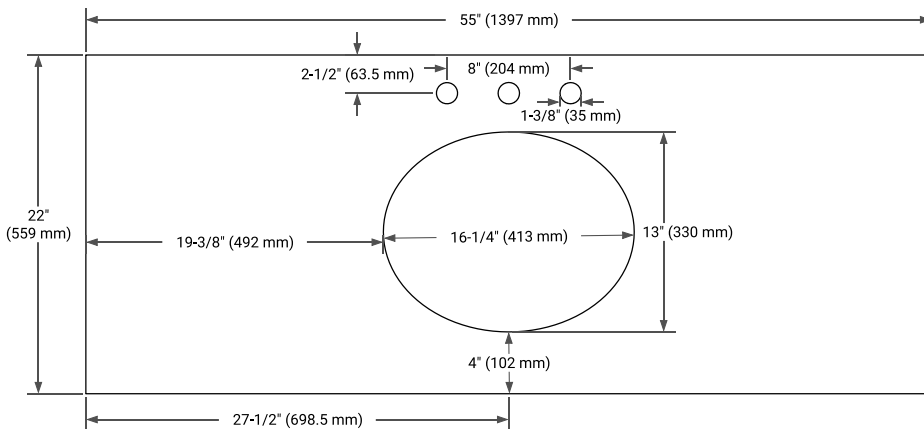

CAMILA 54" SINGLE SINK BASE CABINET

ARIEL

BASE CABINET DIMENSIONS

54" W x 21.5" D x 34.5" H

FEATURES

- Solid Oak wood and Plywood veneers
- Soft-close system
- Dovetail construction
- 45 degrees fall-out drawer
- Natural rattan-decorated doors

55" W x 22" D x 1.5" H

COUNTERTOP OPTIONS

Carrara Marble

White Quartz

FEATURES

- Solid countertop with mitered edges & seams
- Undermount white oval sink
- Pre-drilled for 8" widespread faucet

INCLUDED

- Countertop
- Matching Backsplash
- Oval Sink

COUNTERTOP PLAN VIEW

EDGE SIDE VIEW

THREE DIMENSIONAL COUNTERTOP VIEW