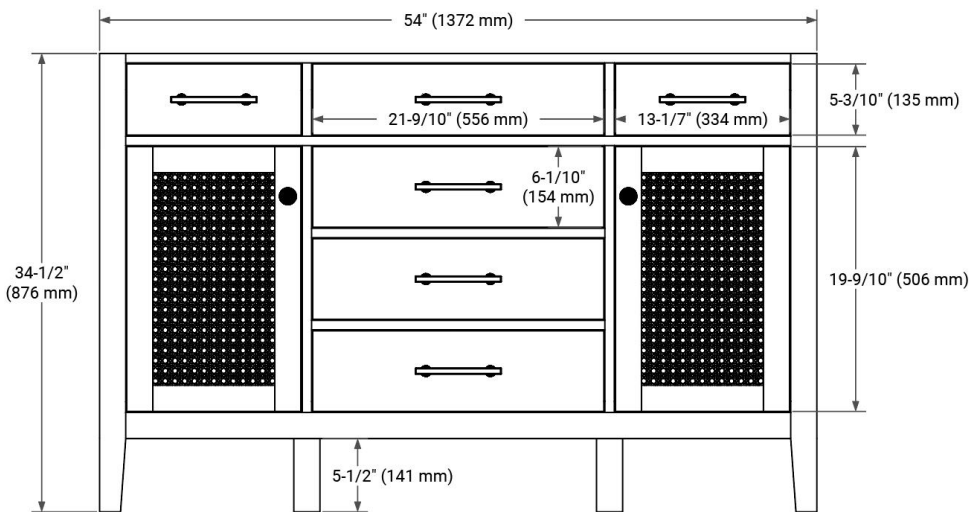

CAMILA 54" SINGLE SINK BASE CABINET

ARIEL

BASE CABINET DIMENSIONS

54" W x 21.5" D x 34.5" H

FEATURES

- Solid Oak wood and Plywood veneers
- Soft-close system
- Dovetail construction
- 45 degrees fall-out drawer
- Natural rattan-decorated doors

AVAILABLE COLORS

Oak

HARDWARE FINISHES

Matte Black

FRONT VIEW

SIDE VIEW

PLAN VIEW