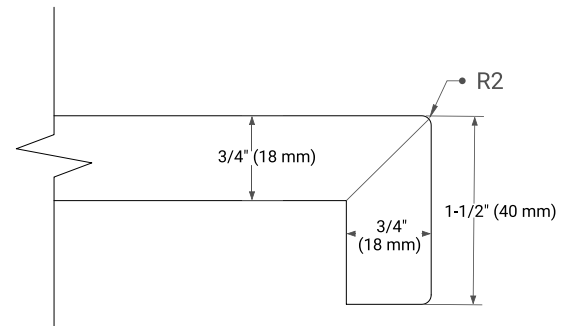

CAMILA 54" SINGLE SINK BASE CABINET

ARIEL

BASE CABINET DIMENSIONS

54" W x 21.5" D x 34.5" H

FEATURES

- Solid Oak wood and Plywood veneers
- Soft-close system
- Dovetail construction
- 45 degrees fall-out drawer
- Natural rattan-decorated doors

55" W x 22" D x 1.5" H

COUNTERTOP OPTIONS

Carrara Marble

White Quartz

FEATURES

- Solid countertop with mitered edges & seams
- Undermount white oval sink
- Pre-drilled for 8" widespread faucet

INCLUDED

- Countertop
- Matching Backsplash
- Oval Sink

COUNTERTOP PLAN VIEW

EDGE SIDE VIEW

THREE DIMENSIONAL COUNTERTOP VIEW