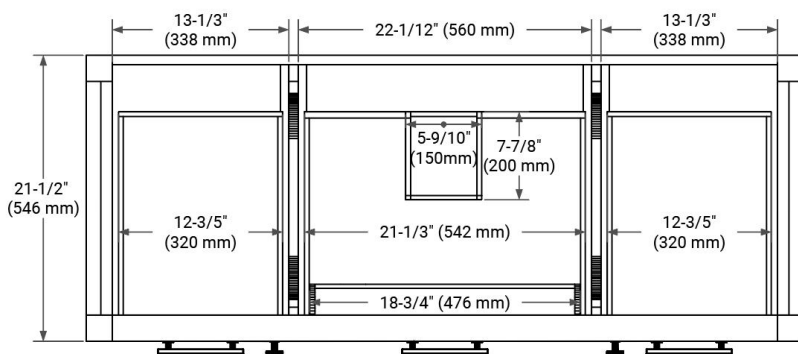

CAMILA 54" SINGLE SINK BASE CABINET

ARIEL

BASE CABINET DIMENSIONS

54" W x 21.5" D x 34.5" H

FEATURES

- Solid Oak wood and Plywood veneers
- Soft-close system
- Dovetail construction
- 45 degrees fall-out drawer
- Natural rattan-decorated doors

AVAILABLE COLORS

Oak

HARDWARE FINISHES

Matte Black

FRONT VIEW

SIDE VIEW

PLAN VIEW