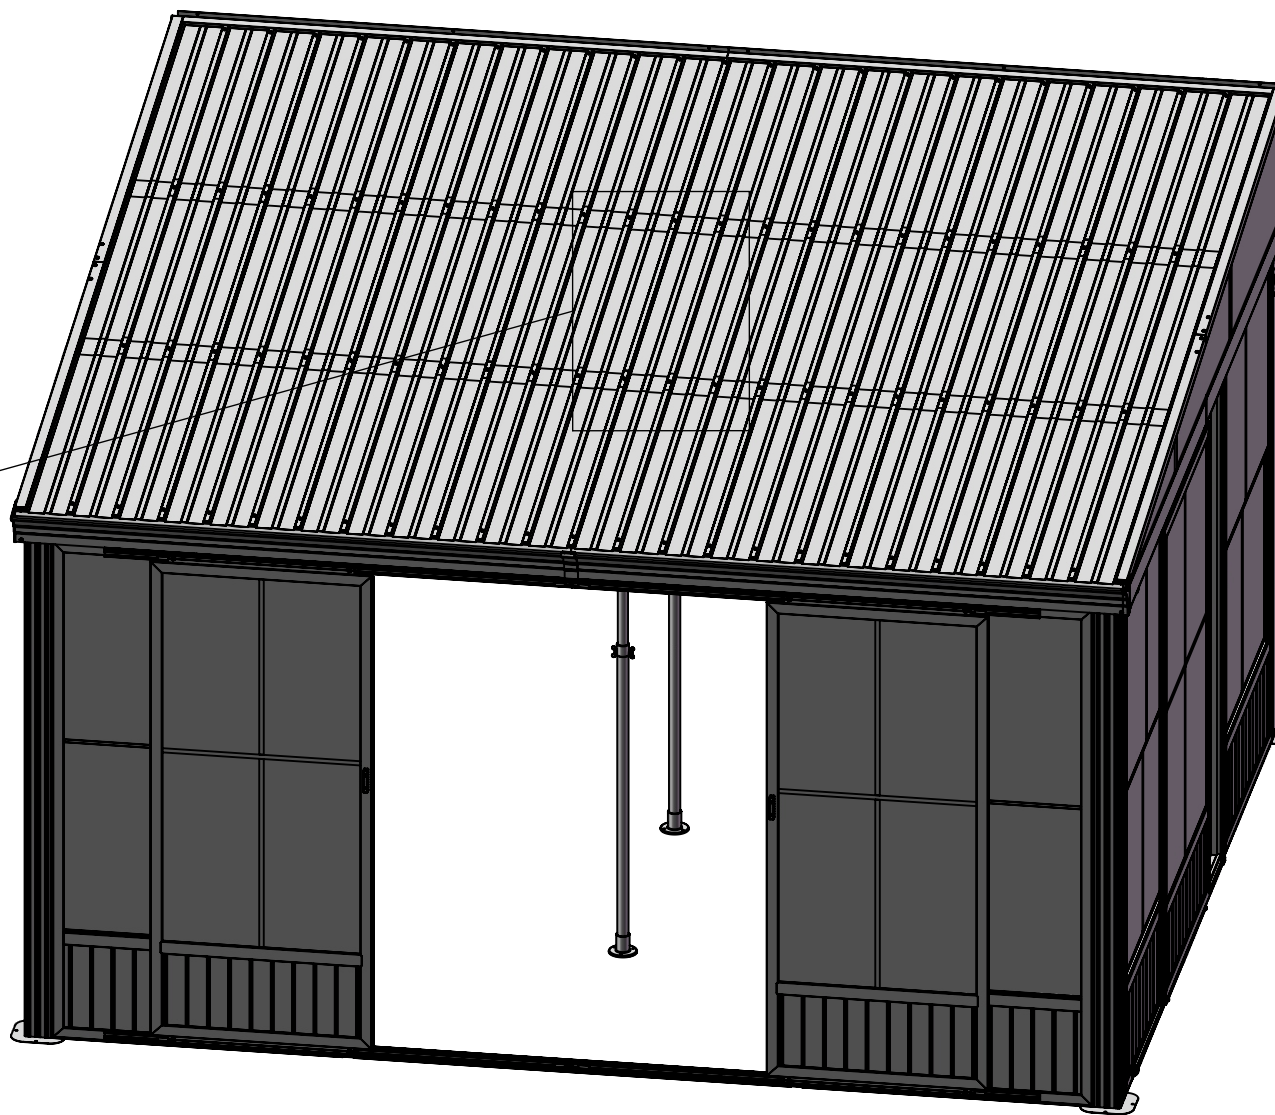

13#

2X

14#

2X

⚠ The two support tubes can strengthen the weight capacity of the metal roof. In bad weather, especially snowstorm, they are essentially needed to prevent the roof from collapsing under heavy snow. In daily life, you can put them away.