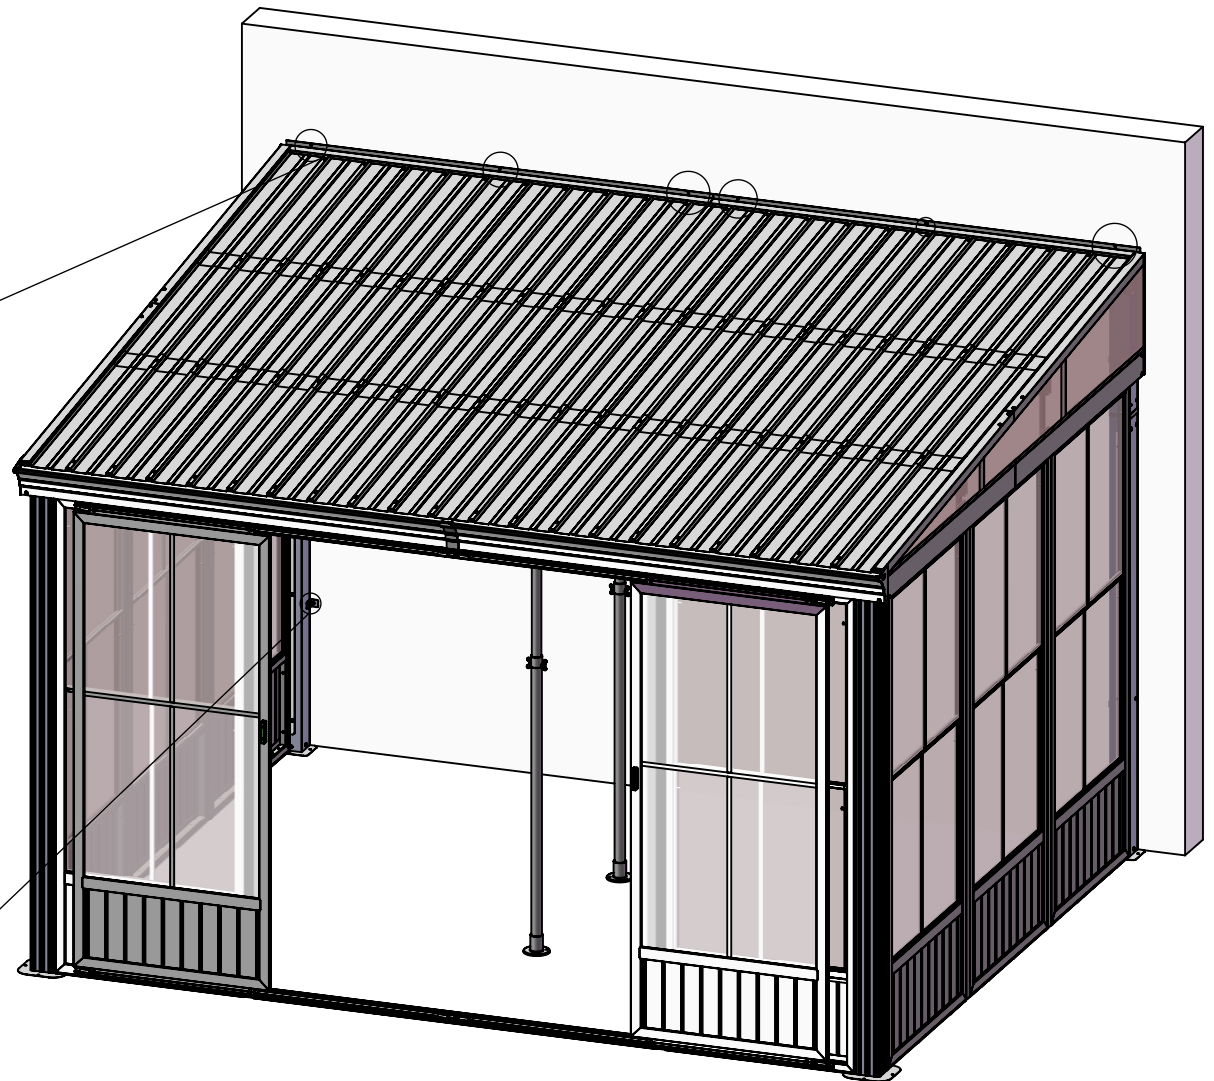

ST6. 0*70

9# 10X

10# 10X

⚠ Install this step if you need fix the canopy to the wall (you need to drill holes into the wall). Otherwise please skip this step.

M₁/M₂

A₃/A₄

T₂

A₃/A₄

T₂

10#