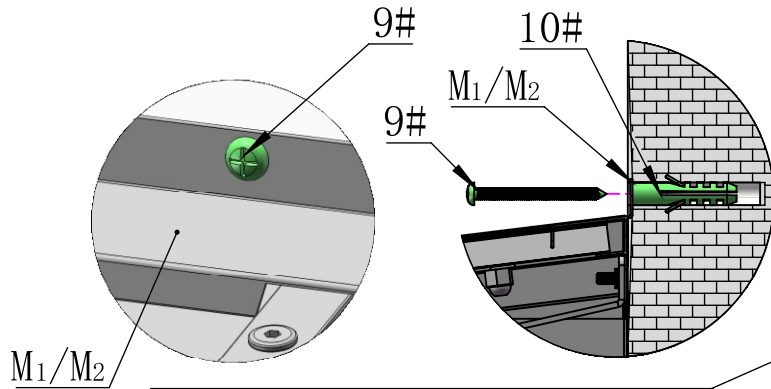

ST6. 0*70

9# 10X

10# 10X

⚠ Install this step if you need fix the canopy to the wall (you need to drill holes into the wall). Otherwise please skip this step.

M₁/M₂

A₃/A₄

T₂

A₃/A₄

T₂

10#