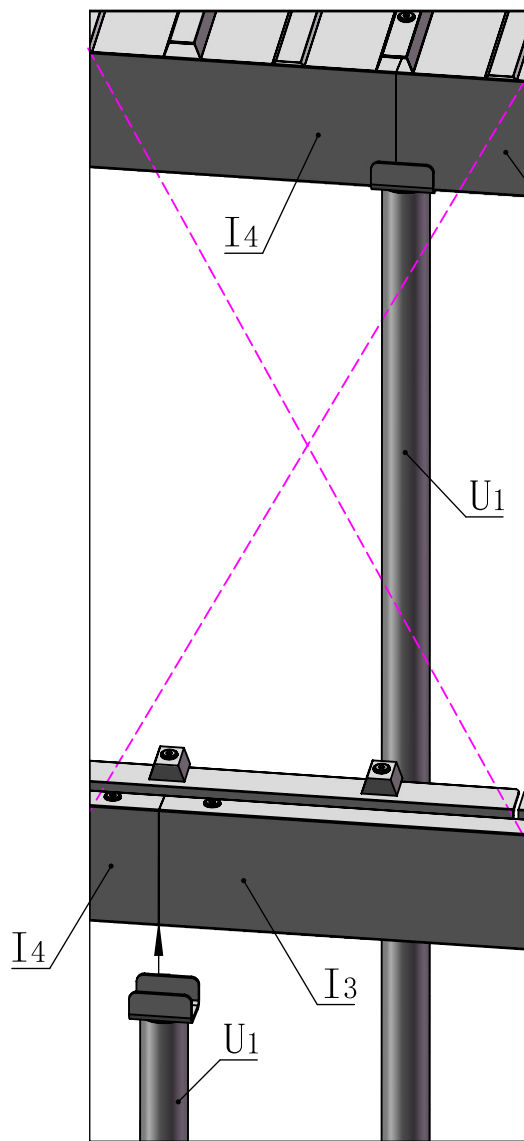

13#

2X

14#

2X

⚠ The two support tubes can strengthen the weight capacity of the metal roof. In bad weather, especially snowstorm, they are essentially needed to prevent the roof from collapsing under heavy snow. In daily life, you can put them away.

ST6. 0*70

9# 10X

10# 10X

⚠ Install this step if you need fix the canopy to the wall (you need to drill holes into the wall). Otherwise please skip this step.

M₁/M₂

A₃/A₄

T₂

A₃/A₄