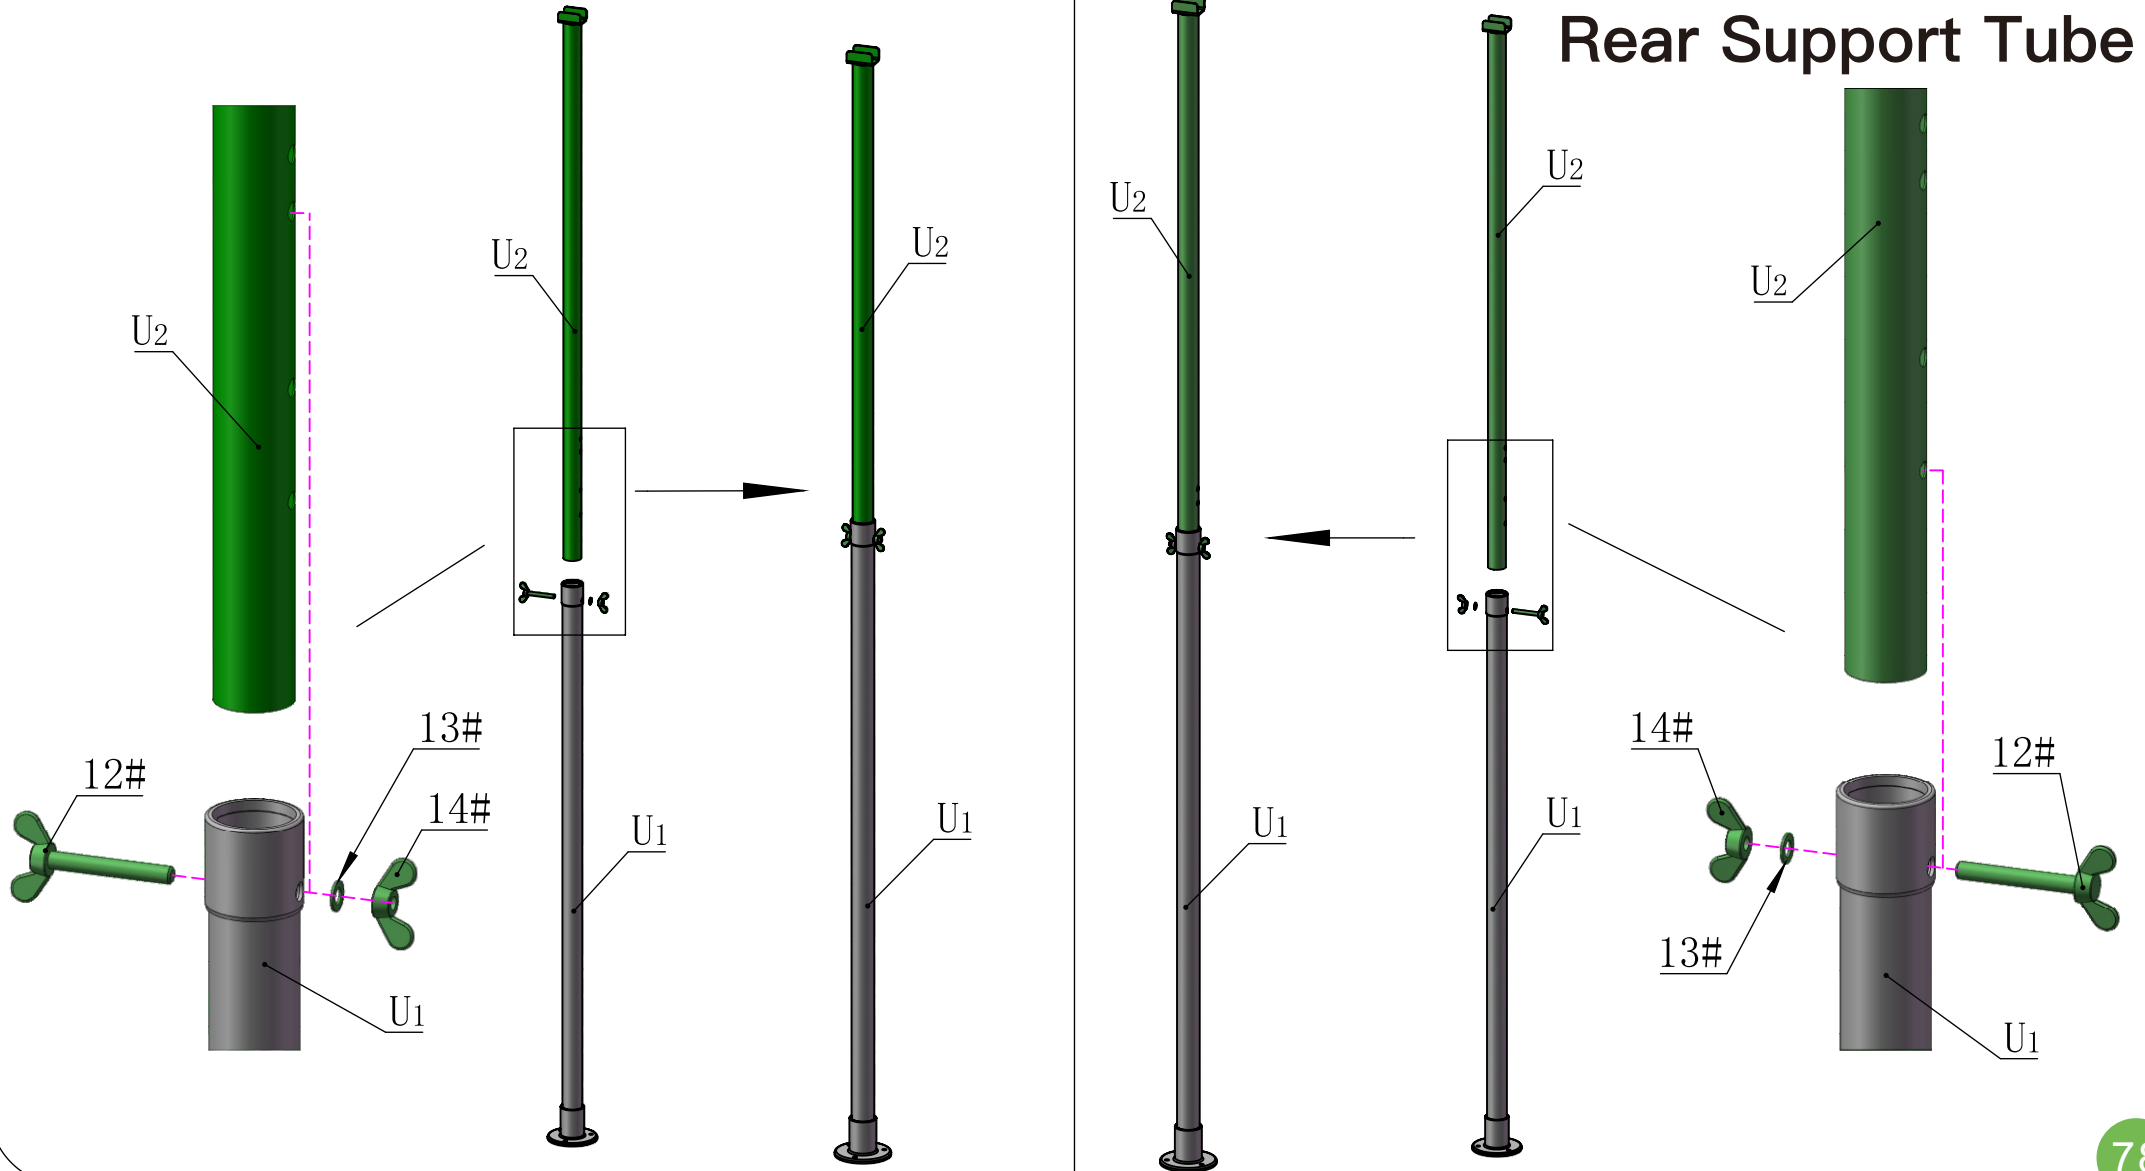

13#

2X

14#

2X

⚠ The two support tubes can strengthen the weight capacity of the metal roof. In bad weather, especially snowstorm, they are essentially needed to prevent the roof from collapsing under heavy snow. In daily life, you can put them away.