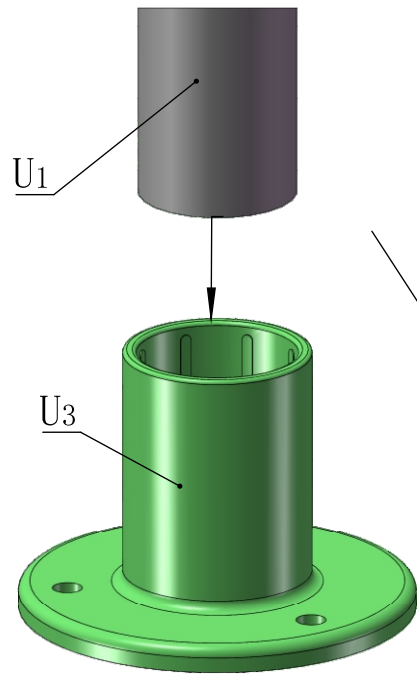

20# 4X

21# 4X

26# 1X

22# 1X

E1 2X

⚠ ATTENTION: The orientation of Part #E1.

M6*16

4#

16X

U_1 2X

U_3 2X

2X

U2

2X

12#

2X

13#

2X

14#

2X

⚠ The two support tubes can strengthen the weight capacity of the metal roof. In bad weather, especially snowstorm, they are essentially needed to prevent the roof from collapsing under heavy snow. In daily life, you can put them away.