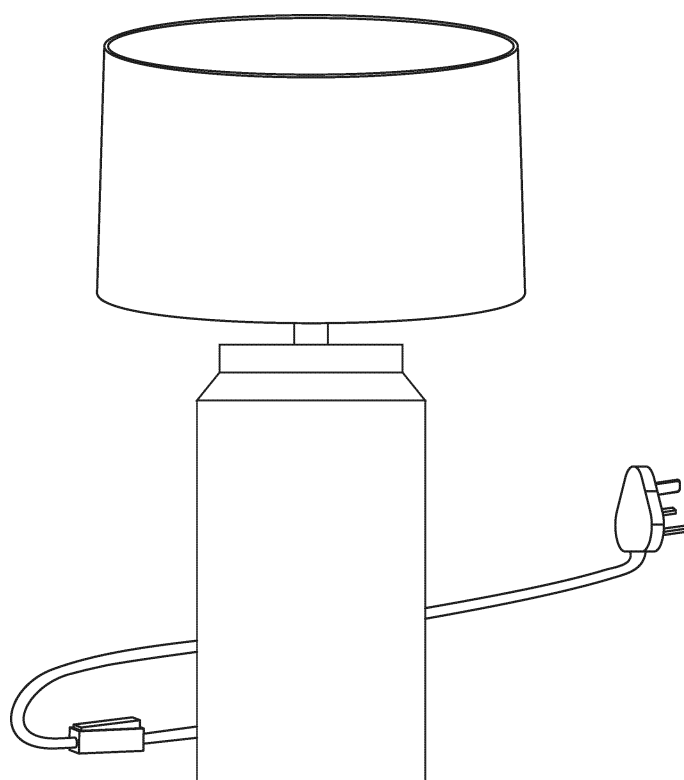

Instruction Manual

57cm Metal Table Lamp. Black Bronze

CONTENTS

Safety and care advice	1
Components	2
Assembly instructions	3
Copyright	4

SAFETY AND CARE ADVICE

PLEASE READ THESE INSTRUCTIONS CAREFULLY AND KEEP FOR FUTURE REFERENCE