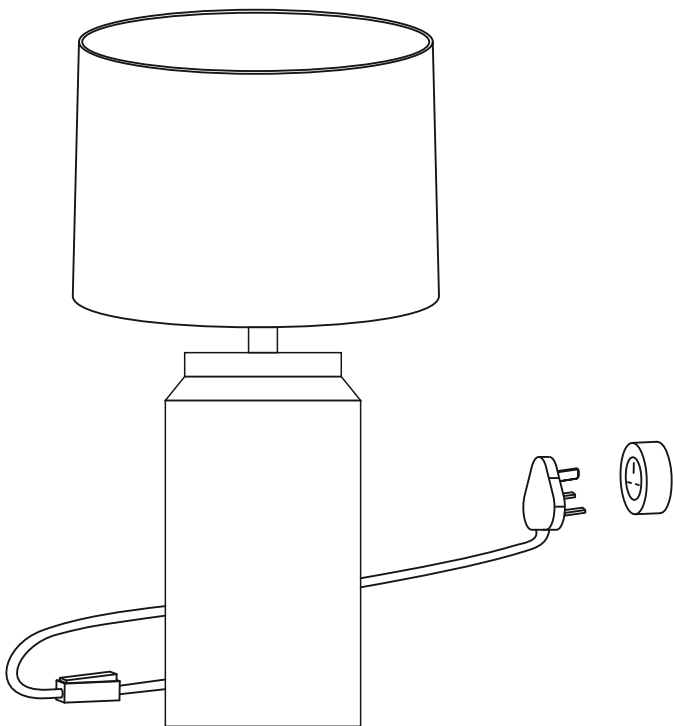

Instruction Manual

57cm Metal Table Lamp. Black Bronze

CONTENTS

Safety and care advice	1
Components	2
Assembly instructions	3
Copyright	4

SAFETY AND CARE ADVICE

PLEASE READ THESE INSTRUCTIONS CAREFULLY AND KEEP FOR FUTURE REFERENCE

COMPONENTS

Please check you have all the panels listed below:

1. Table Lamp Base	1 Pcs
2. Shade	1 Pcs
3. Bulb	Not Included

ASSEMBLY INSTRUCTIONS

IF YOU FIND A DEFECTIVE PART

We fully stock all parts and components. Any defective part can be quickly replaced. Take note of the defective part number in manual and we will arrange a quick replacement.