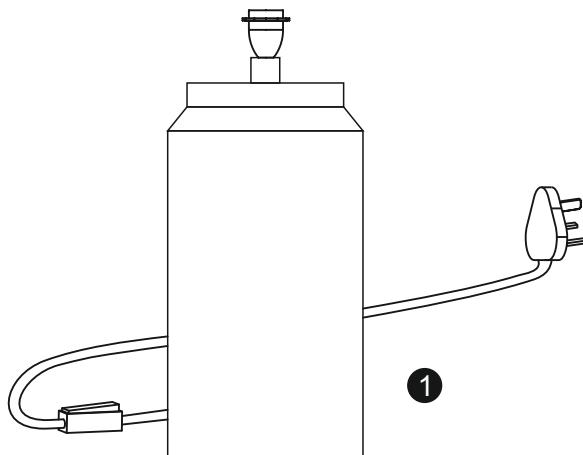

COMPONENTS

Please check you have all the panels listed below:

1. Table Lamp Base	1 Pcs
2. Shade	1 Pcs
3. Bulb	Not Included