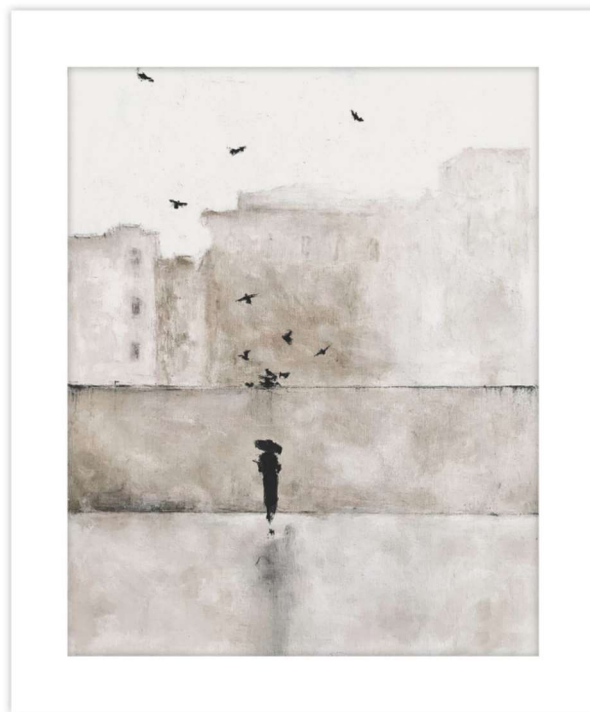

THEODORE ALEXANDER

England Moments 8

D3104S62061-5185

Wood Frame

Textured Paper

M5 - White Smooth + White Core Width:4"

F1360 - Antique Silver & Black Cap Frame - Width: 0.75

W 19½ x D 1¼ x H 22½ inches

Material(s):

Collection: Art by TA

Style: Modern / Formal Modern

Type: Décor / Wall Art