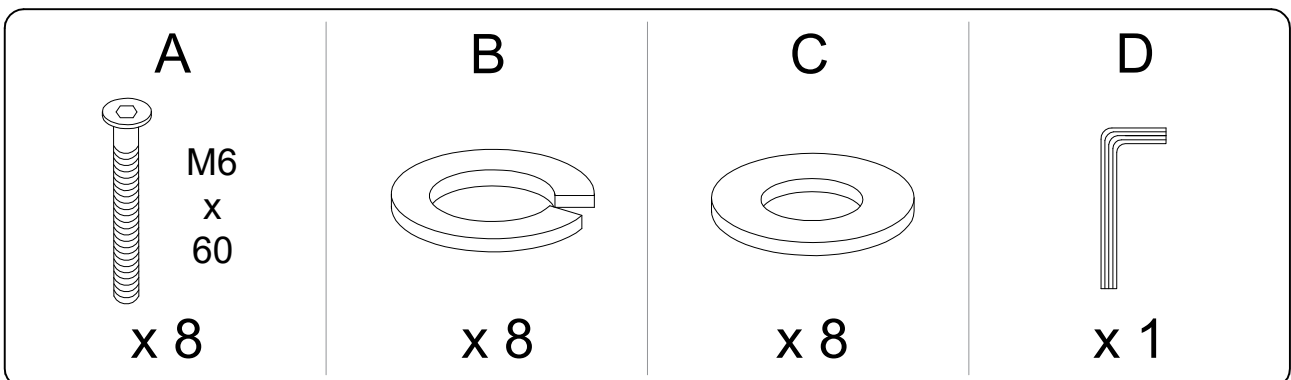

Diagram illustrating assembly instructions and safety warnings:

- Warning 1:** A warning triangle with an exclamation mark is shown next to a box containing an L-shaped bracket and a crossed-out power drill, indicating that a power drill should not be used for this step.
- Warning 2:** A second warning triangle with an exclamation mark is shown next to a box containing a rectangular block on a textured surface and a crossed-out block with a screw, indicating that a screw should not be used to secure the block.
- Time:** A clock icon is shown next to the text "30'", indicating an estimated assembly time of 30 minutes.
- Personnel:** A person icon is shown next to the number "1", indicating that one person is required for assembly.