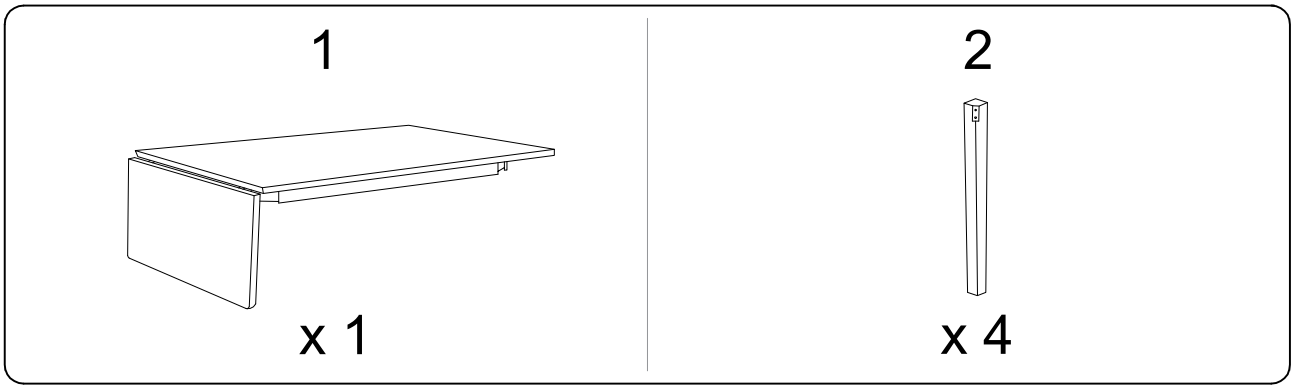

Diagram illustrating assembly instructions and safety warnings:

- Warning 1:** A warning triangle with an exclamation mark is shown next to a box containing an L-shaped bracket and a crossed-out power drill, indicating that a power drill should not be used for this step.
- Warning 2:** A second warning triangle with an exclamation mark is shown next to a box containing a rectangular block on a textured surface and a crossed-out block with a screw, indicating that a screw should not be used to secure the block.
- Time:** A clock icon is shown next to the text "30'", indicating an estimated assembly time of 30 minutes.
- Personnel:** A person icon is shown next to the number "1", indicating that one person is required for assembly.