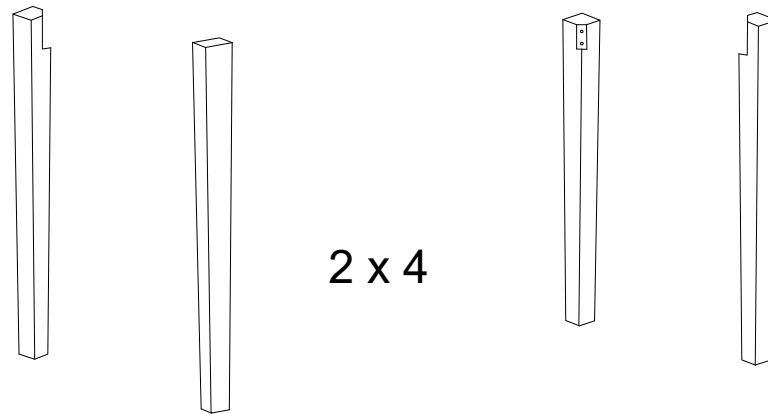

Diagram illustrating assembly instructions and safety warnings:

- Warning 1:** A warning triangle with an exclamation mark is shown next to a box containing an L-shaped bracket and a crossed-out power drill, indicating that a power drill should not be used for this step.
- Warning 2:** A second warning triangle with an exclamation mark is shown next to a box containing a rectangular block on a textured surface and a crossed-out block with a screw, indicating that a screw should not be used to secure the block.
- Time:** A clock icon is shown next to the text "30'", indicating an estimated assembly time of 30 minutes.
- Personnel:** A person icon is shown next to the number "1", indicating that one person is required for assembly.