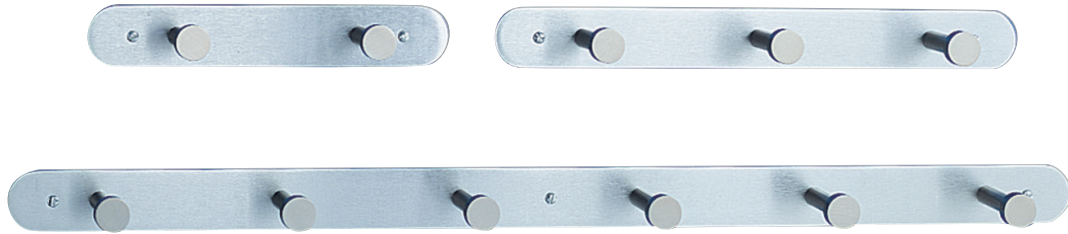

## Nail Head Coat Hooks

- satin aluminum hooks with matching back plate
- oversized circular hooks to help protect garments
- mounting hardware included
- 4200 and 4201 packed 12 per carton
- 4202 packed six per carton
- assembly required