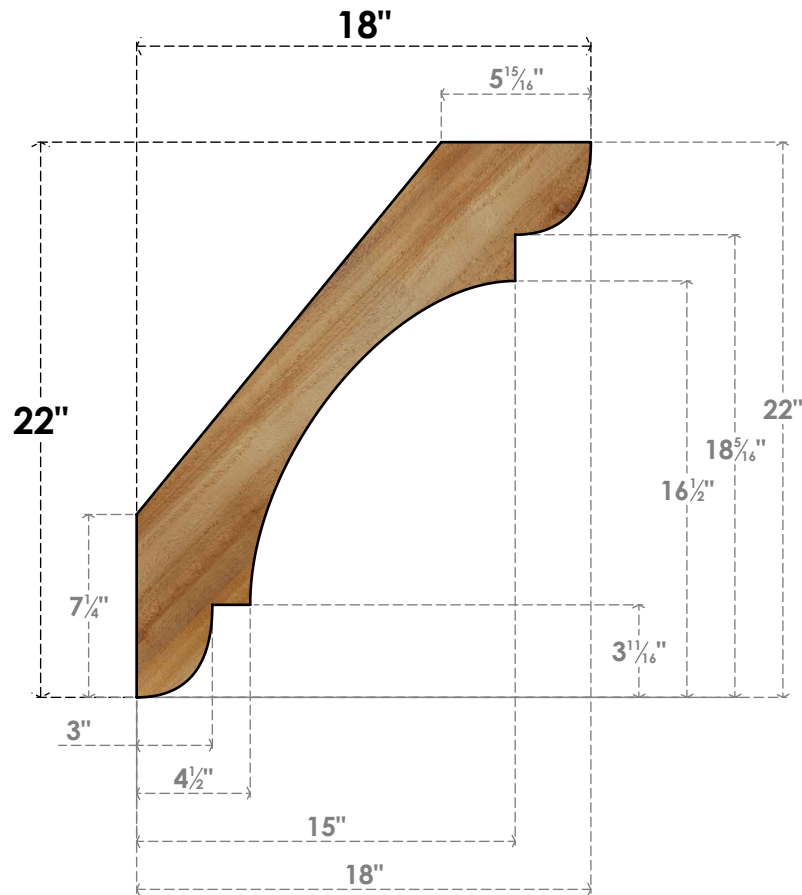

BRC06X18X22OLY00RWR

6"W X 18"D X 22"H OLYMPIC ROUGH SAWN BRACE, WESTERN RED CEDAR

SIDE

FRONT

EKENA MILLWORK
 2300 WEST MAIN ST.
 CLARKSVILLE, TX 75426
 TOLL FREE: 866-607-0453
 WWW.EKENAMILLWORK.COM

NOTES

1. INSTALLATION TO BE COMPLETED IN ACCORDANCE WITH MANUFACTURER'S SPECIFICATIONS.
2. DRAWING MAY NOT BE TO SCALE
3. THIS DRAWING IS INTENDED FOR DESIGN AND PLANNING PURPOSES ONLY.
4. ALL INFORMATION CONTAINED HEREIN WAS CURRENT AT THE TIME OF DEVELOPMENT BUT MUST BE REVIEWED AND APPROVED BY THE PRODUCT MANUFACTURER TO BE CONSIDERED ACCURATE.
5. PRODUCTS ARE NOT KILN DRIED. THIS ITEM IS UNIQUE AND WILL CONTAIN THE NATURAL VARIATIONS THAT THE WOOD SPECIES OFFERS. THIS MAY RESULT IN VARIATIONS UP TO 1/4"