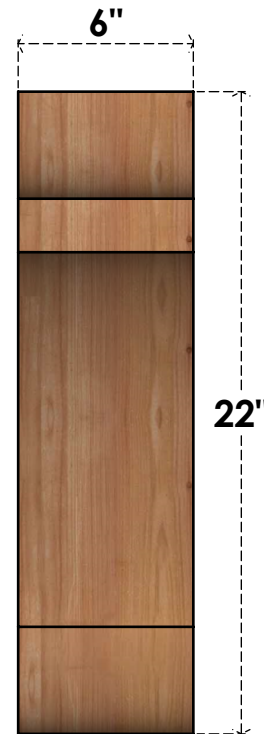

BRC06X18X22OLY00RWR

6"W X 18"D X 22"H OLYMPIC ROUGH SAWN BRACE, WESTERN RED CEDAR

SIDE

FRONT

EKENA MILLWORK
 2300 WEST MAIN ST.
 CLARKSVILLE, TX 75426
 TOLL FREE: 866-607-0453
 WWW.EKENAMILLWORK.COM

NOTES

1. INSTALLATION TO BE COMPLETED IN ACCORDANCE WITH MANUFACTURER'S SPECIFICATIONS.
2. DRAWING MAY NOT BE TO SCALE
3. THIS DRAWING IS INTENDED FOR DESIGN AND PLANNING PURPOSES ONLY.
4. ALL INFORMATION CONTAINED HEREIN WAS CURRENT AT THE TIME OF DEVELOPMENT BUT MUST BE REVIEWED AND APPROVED BY THE PRODUCT MANUFACTURER TO BE CONSIDERED ACCURATE.
5. PRODUCTS ARE NOT KILN DRIED. THIS ITEM IS UNIQUE AND WILL CONTAIN THE NATURAL VARIATIONS THAT THE WOOD SPECIES OFFERS. THIS MAY RESULT IN VARIATIONS UP TO 1/4"