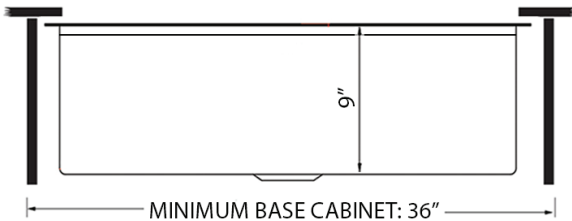

Cutting Board
[RVA1217]

Rollup Rack
[RVA1385BL/GG]

Rinse Grid
[RVA68303]

Basket Strainer
[RVA1022BL/GG]

Mounting Clips
[RVA11031]

Cut-out
Template

NOMINAL DIMENSIONS

Exterior: 33" (wide) x 19" (front-to-back)
Interior Bowl: 31-3/8" (wide) x 16" (front-to-back)
Bowl Depth: 9"
Minimum Cabinet Size: 36" wide
Drain Hole Size: 3 1/2"

Deep Basket Strainer
and Stopper
[RVA1027BL/GG]

DIMENSIONS

cUPC certified by IAPMO
to meet US and Canada
plumbing standards.

**SCAN TO REGISTER
YOUR WARRANTY**

or visit
ruvati.com/register

RUVATI USA
www.ruvati.com