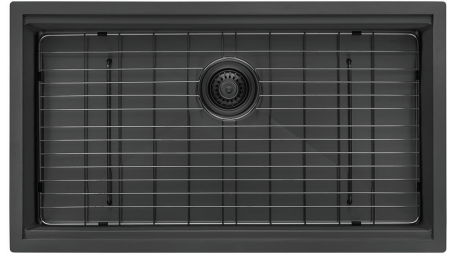

RVH6533

UNDERMOUNT WORKSTATION SINK

RUVATI[®]
SPECIFICATION SHEET

MATERIAL

- True 16 Gauge Thickness
- Premium T304 Grade Stainless Steel
- Nano-PVD colored finish: easy to clean, and long lasting

FEATURES

- Heavy duty sound guard padding and undercoating
- Slanted bottom with elegant drain grooves for easy draining
- Rounded inside corners

COLOR OPTIONS

BL: Black Stainless Steel

GG: Matte Gold Brass Tone

IN THE BOX

Cutting Board
[RVA1217]

Rollup Rack
[RVA1385BL/GG]

Rinse Grid
[RVA68303]

Basket Strainer
[RVA1022BL/GG]

Mounting Clips
[RVA11031]

Cut-out
Template

NOMINAL DIMENSIONS

Exterior: 33" (wide) x 19" (front-to-back)
Interior Bowl: 31-3/8" (wide) x 16" (front-to-back)
Bowl Depth: 9"
Minimum Cabinet Size: 36" wide
Drain Hole Size: 3 1/2"