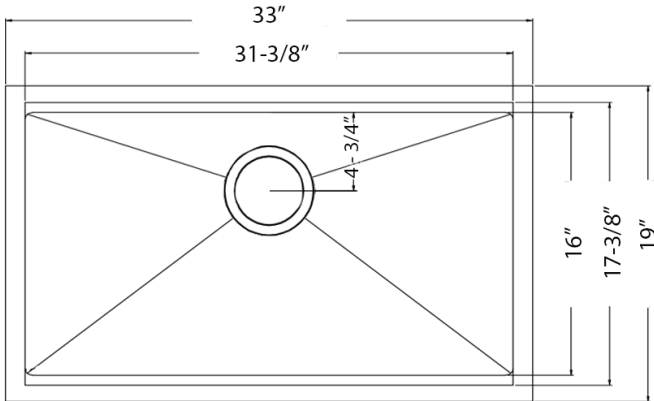

Cutting Board
[RVA1217]

Rollup Rack
[RVA1385BL/GG]

Rinse Grid
[RVA68303]

Basket Strainer
[RVA1022BL/GG]

Mounting Clips
[RVA11031]

Cut-out
Template

NOMINAL DIMENSIONS

Exterior: 33" (wide) x 19" (front-to-back)
Interior Bowl: 31-3/8" (wide) x 16" (front-to-back)
Bowl Depth: 9"
Minimum Cabinet Size: 36" wide
Drain Hole Size: 3 1/2"

Deep Basket Strainer
and Stopper
[RVA1027BL/GG]

DIMENSIONS

cUPC certified by IAPMO
to meet US and Canada
plumbing standards.

**SCAN TO REGISTER
YOUR WARRANTY**

or visit
ruvati.com/register

RUVATI USA
www.ruvati.com