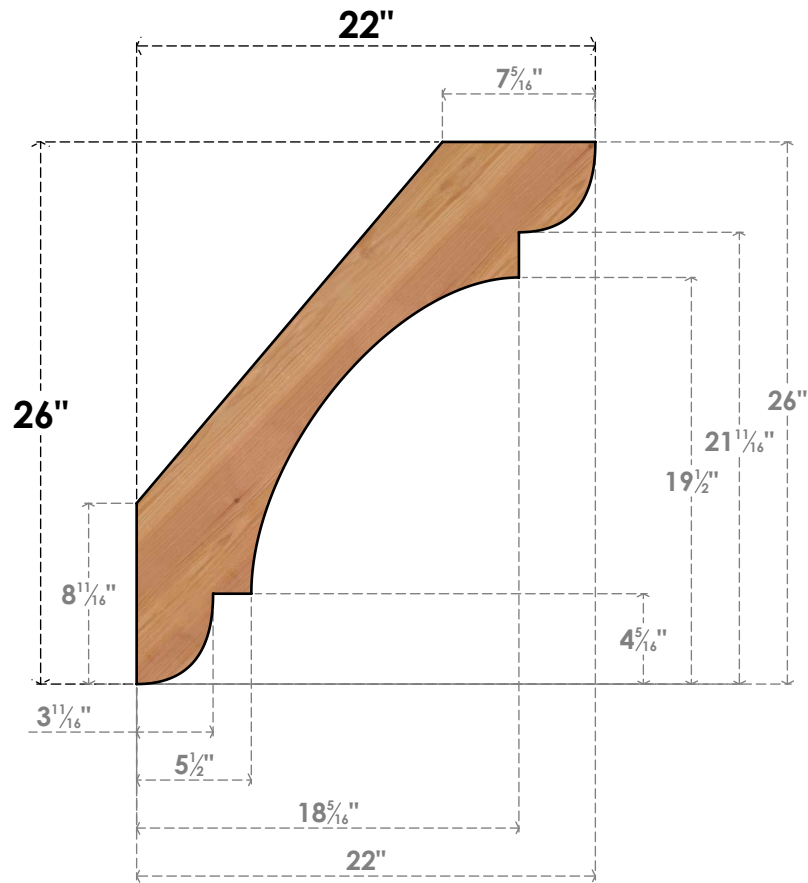

# BRC04X22X26OLY00SWR

3 1/2"W X 22"D X 26"H OLYMPIC SMOOTH BRACE, WESTERN RED CEDAR

**SIDE**

**FRONT**

EKENA MILLWORK  
 2300 WEST MAIN ST.  
 CLARKSVILLE, TX 75426  
 TOLL FREE: 866-607-0453  
 WWW.EKENAMILLWORK.COM

**NOTES**

1. INSTALLATION TO BE COMPLETED IN ACCORDANCE WITH MANUFACTURER'S SPECIFICATIONS.
2. DRAWING MAY NOT BE TO SCALE
3. THIS DRAWING IS INTENDED FOR DESIGN AND PLANNING PURPOSES ONLY.
4. ALL INFORMATION CONTAINED HEREIN WAS CURRENT AT THE TIME OF DEVELOPMENT BUT MUST BE REVIEWED AND APPROVED BY THE PRODUCT MANUFACTURER TO BE CONSIDERED ACCURATE.
5. PRODUCTS ARE NOT KILN DRIED. THIS ITEM IS UNIQUE AND WILL CONTAIN THE NATURAL VARIATIONS THAT THE WOOD SPECIES OFFERS. THIS MAY RESULT IN VARIATIONS UP TO 1/4"