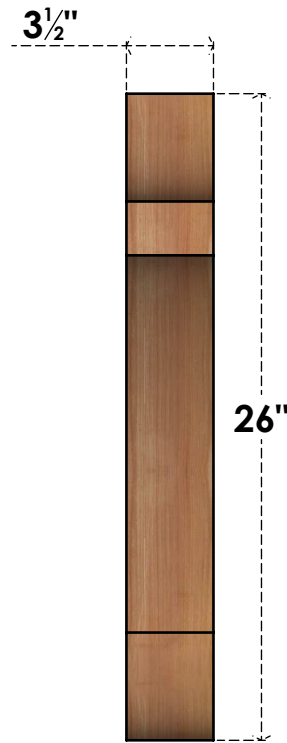

# BRC04X22X26OLY00SWR

3 1/2"W X 22"D X 26"H OLYMPIC SMOOTH BRACE, WESTERN RED CEDAR

**SIDE**

**FRONT**

EKENA MILLWORK  
 2300 WEST MAIN ST.  
 CLARKSVILLE, TX 75426  
 TOLL FREE: 866-607-0453  
 WWW.EKENAMILLWORK.COM

**NOTES**

1. INSTALLATION TO BE COMPLETED IN ACCORDANCE WITH MANUFACTURER'S SPECIFICATIONS.
2. DRAWING MAY NOT BE TO SCALE
3. THIS DRAWING IS INTENDED FOR DESIGN AND PLANNING PURPOSES ONLY.
4. ALL INFORMATION CONTAINED HEREIN WAS CURRENT AT THE TIME OF DEVELOPMENT BUT MUST BE REVIEWED AND APPROVED BY THE PRODUCT MANUFACTURER TO BE CONSIDERED ACCURATE.
5. PRODUCTS ARE NOT KILN DRIED. THIS ITEM IS UNIQUE AND WILL CONTAIN THE NATURAL VARIATIONS THAT THE WOOD SPECIES OFFERS. THIS MAY RESULT IN VARIATIONS UP TO 1/4"