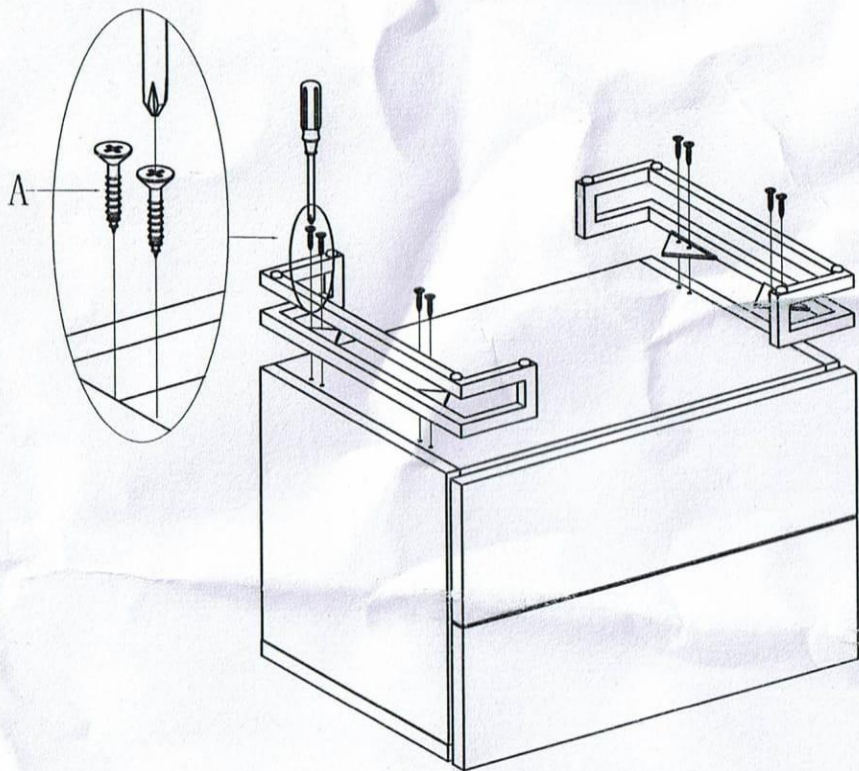

Step 1

Finish

TOOLS NOT INCLUDED

A

M4*16

8PCS

NIGHT STAND