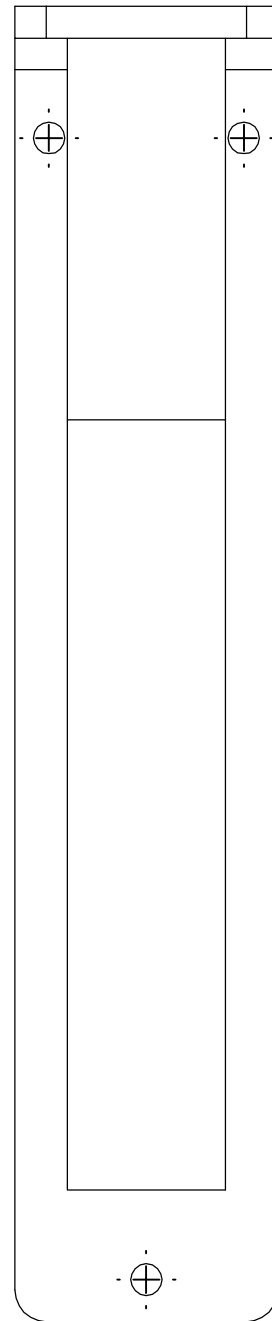

Width(W): 2"

Depth(D): 7 1/2"

Height(H): 10"

ITEM NUMBER: BKTM02X07X10TMI

2"W x 7 1/2"D x 10"H Miller Wrought Iron Bracket,
(Triple center brace), Powder Coated Black

P:866.607.0453 / F: 866.591.3143
2300 W. Main St. / Clarksville, TX 75426
sales@ekenamillwork.com / www.ekenamillwork.com

EKENA
MILLWORK