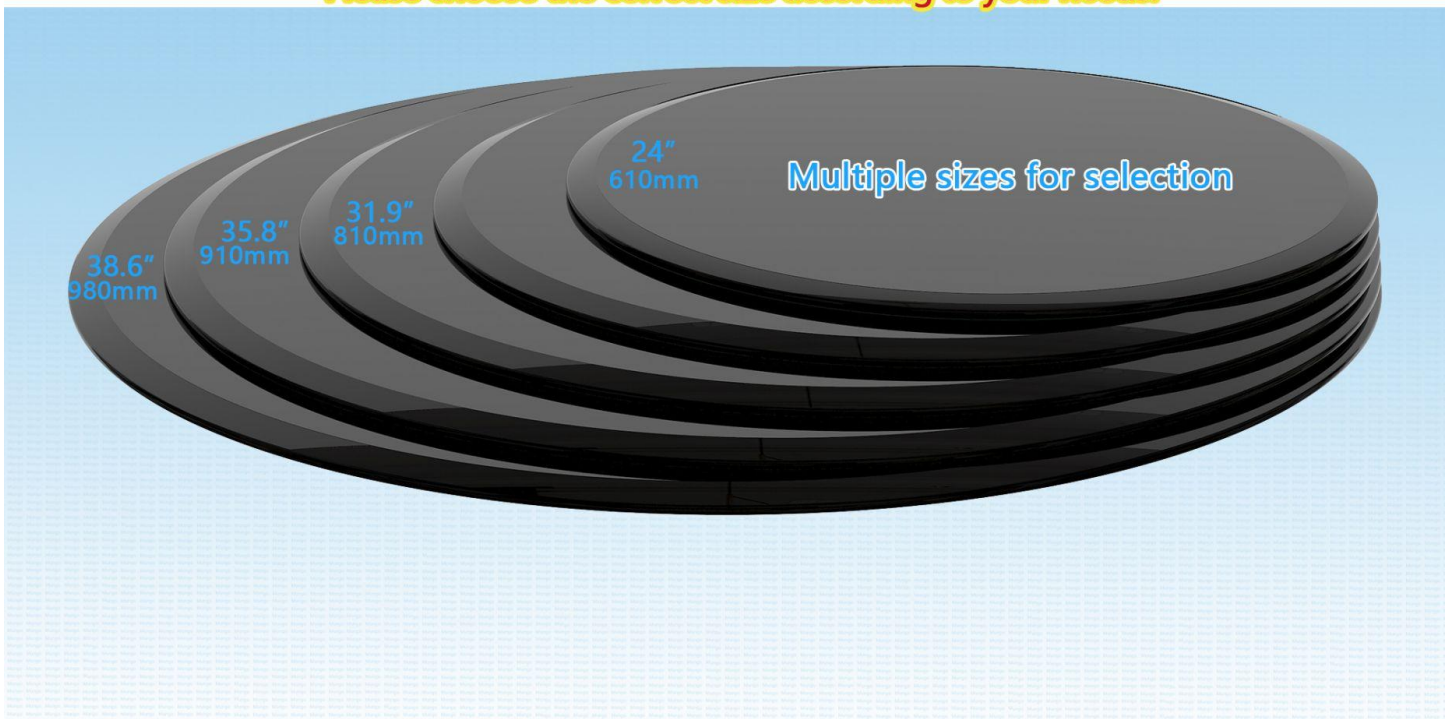

# User's Manual

Thick Beveled Polished Edge

0.47" (12mm) thick glass table cover

**NOTE:** This item is just a circular glass tabletop, without a base and other parts.  
Please choose the correct size according to your needs.