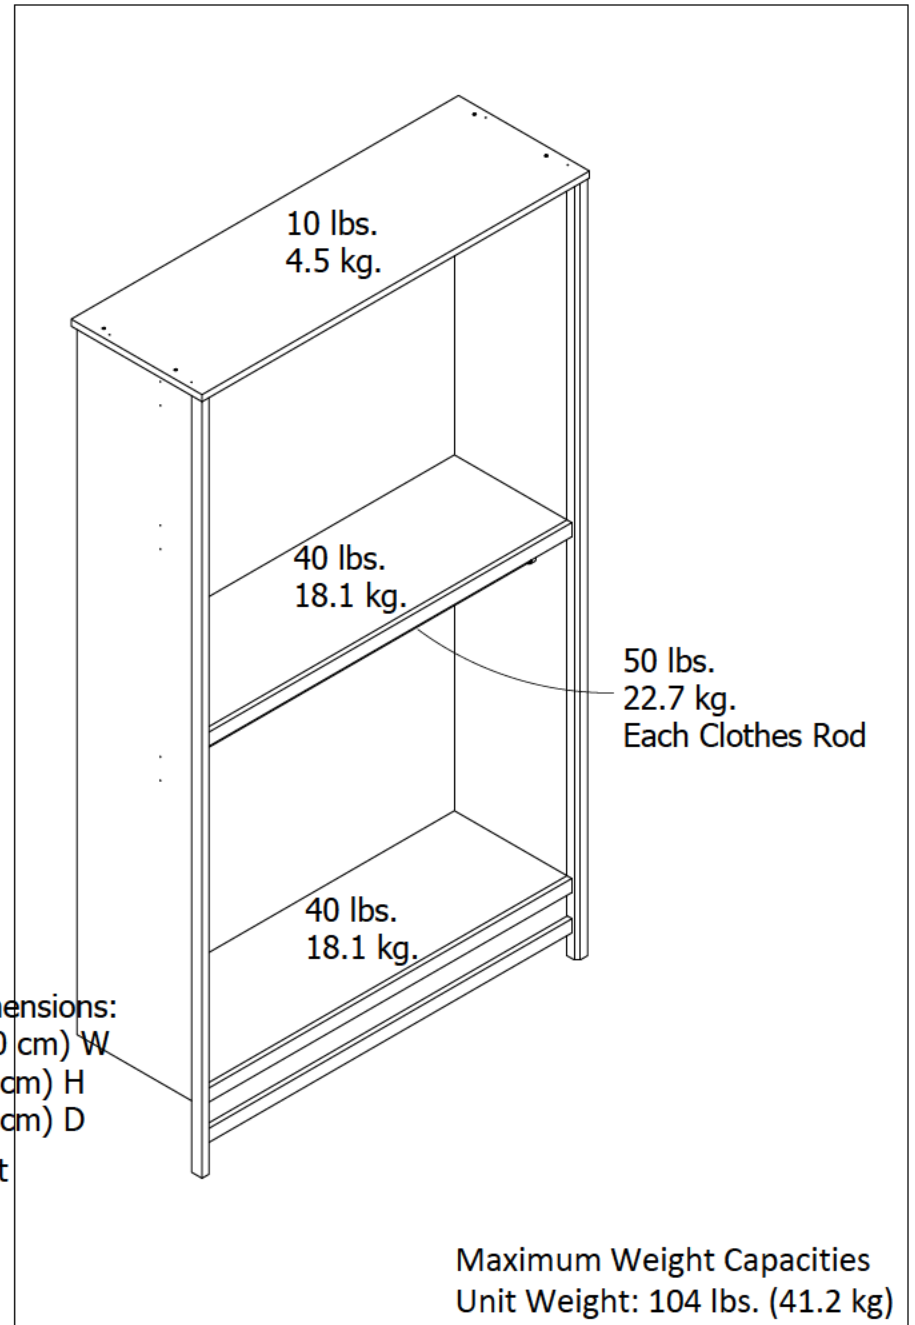

Upper Area dimensions:
 44.88 in. (114.0 cm) W
 36.38 in. (92.4 cm) H
 14.45 in. (36.7 cm) D
 13.65 cubic feet

Lower Area dimensions:
 44.88 in. (114.0 cm) W
 37.20 in. (94.5 cm) H
 14.45 in. (36.7 cm) D
 13.96 cubic feet

Overall Product Size:
 47.56"W x 16.06"D x 83.43"H
 120.8cm W x 40.8cm D x 211.9cm H

Wood Breakdown: 95%
 Total storage: 27.61 cubic feet

Maximum Weight Capacities
 Unit Weight: 104 lbs. (41.2 kg)