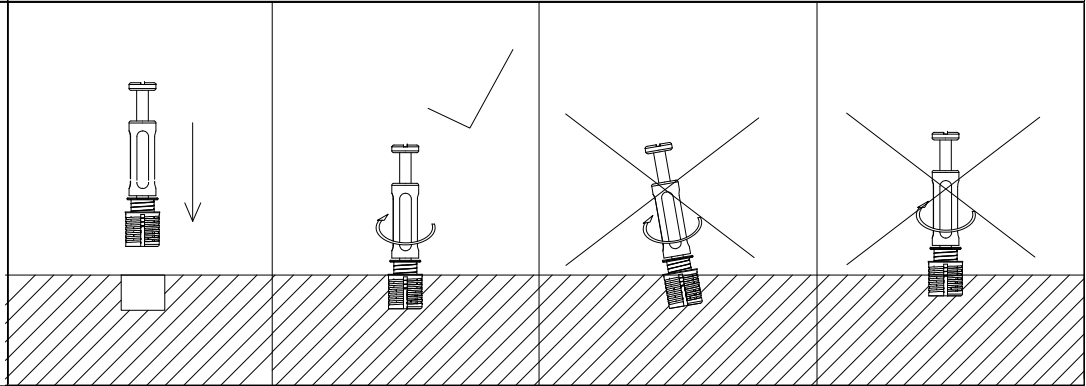

Please prepare the following tools

When installing, please carefully confirm whether each screw corresponds to the manual, accessories with similar shapes can be distinguished by size

A x 58

∅6\*34

B x 58