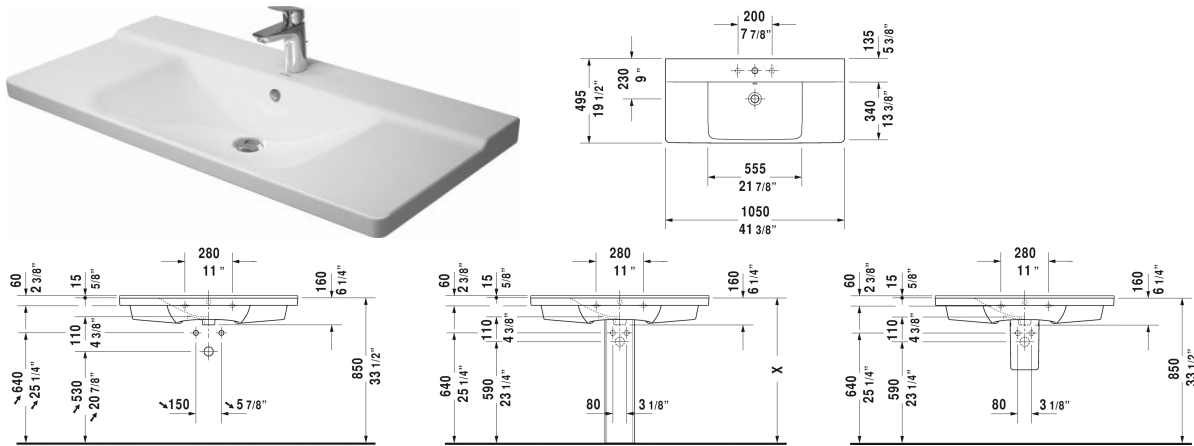

P3 Comforts Furniture washbasin ☯ # 2332100000 /
2332100030 / 2332100060

< 41 3/8" Inch >

Furniture washbasin	Dimension	Weight	Order number
with overflow, with faucet deck, overflow clip Chrome included, hardware included, wall-mounted, 41 3/8" Inch			
Colors			
00 White			
Variant			
●	41 3/8" x 19 5/8" Inch	67.2 lb	2332100000
● ● ●	41 3/8" x 19 5/8" Inch	67.2 lb	2332100030
☒	41 3/8" x 19 5/8" Inch	67.2 lb	2332100060
Infobox			
Washbasin is not ADA compliant in combination with pedestal, siphon cover or metal console			
Sanitary ceramics with the special WonderGliss surface finish will remain clean and attractive-looking for a long time to come. When ordering WonderGliss please add a "1" as eleventh digit to the model number.			
Space-saving siphon	1 1/4" Inch	0.9 lb	005076
Suitable products			
Vanity unit wall-mounted 1 pull-out compartment, for P3 Comforts # 233210, 233310, 233410, 40 1/8" x 19" Inch	40 1/8" x 19" Inch		LC6150
Vanity unit wall-mounted 2 drawers, upper drawer including cut-out for siphon and siphon cover, for P3 Comforts # 233210, 40 1/8" x 19" Inch	40 1/8" x 19" Inch		LC6250

P3 Comforts Furniture washbasin  # 2332100000 /
2332100030 / 2332100060

|< 41 3/8" Inch >|

Vanity unit floorstanding 2 pull-out compartments, for P3 Comforts # 233210, 233310, 233410, 40 1/8" x 19" Inch	40 1/8" x 19" Inch	LC6602
Siphon cover for # 233155, 233160, 233165, 233265, 233285, 233210, 233212, 233385, 233310, 233312, 233485, 233410, 233412, 6 3/4" x 11 3/4" Inch	6 3/4" x 11 3/4" Inch	085837
Pedestal for # 233155, 233160, 233165, 233265, 233285, 233210, 233212, 233385, 233310, 233312, 233485, 233410, 233412, 6 7/8" x 8 1/4" Inch	6 7/8" x 8 1/4" Inch	085836

All drawings contain the necessary measurements which are subject to standard tolerances. They are stated in inch & mm and are non-binding. Exact measurements, in particular for customized installation scenarios, can only be taken from the finished ceramic piece.