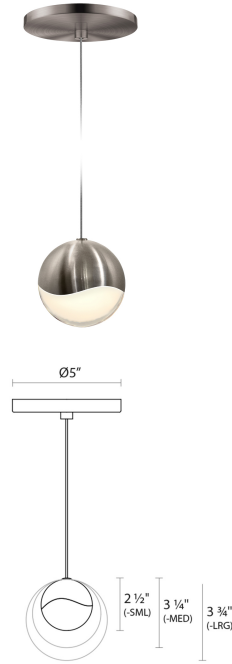

# Grapes LED Pendant Spec Sheet

SKU: 2913.13-LRG    Learn more at:  
<https://sonnemanlight.com/grapes-led-single-pendant>

Description: Grapes are luminous LED spheres in multiple sizes, arrayed in precise or random patterns, in clusters, or as single points of light. Seen from the middle or above, the crystal appears clear with a subtle luminance. Moving below, the crystal facets become increasingly apparent, refracting the light into a dazzling radiance. Also available in a [chandelier](#).

## Dimensions

Height:	3.75"
Diameter:	3.75"
Canopy/Backplate/Base:	5"
Hanging Details:	10' Adjustable Cord
Shape:	Round Canopy
Size:	Single Large
Canopy/Backplate/Base Height:	0.5

## Shade

Shade 1 Material:	Glass Lens
-------------------	------------

## Available Finishes

Available Finishes: Polished Chrome (.01),  
Satin Nickel (.13)