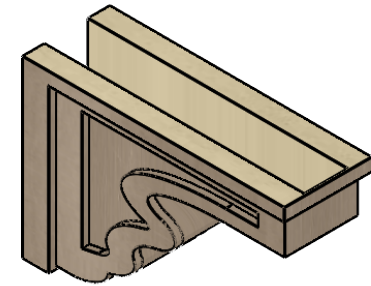

ITEM NUMBER: CORU06X18X12HLDRCPR

6"W X 18"D X 12"H SERIES 3 CLASSIC HIGHLAND ROUGH CEDAR
TIMBERTHANE FAUX WOOD CORBEL, PRIMED

SIDE PROFILE

FRONT PROFILE

ISOMETRIC

EKENA MILLWORK
2300 WEST MAIN ST.
CLARKSVILLE, TX 75426
TOLL FREE: 866-607-0453
WWW.EKENAMILLWORK.COM

NOTES

1. INSTALLATION TO BE COMPLETED IN ACCORDANCE WITH MANUFACTURER'S SPECIFICATIONS.
2. DRAWING MAY NOT BE TO SCALE
3. THIS DRAWING IS INTENDED FOR DESIGN AND PLANNING PURPOSES ONLY.
4. ALL INFORMATION CONTAINED HEREIN WAS CURRENT AT THE TIME OF DEVELOPMENT BUT MUST BE REVIEWED AND APPROVED BY THE PRODUCT MANUFACTURER TO BE CONSIDERED ACCURATE.
5. TIMBERTHANE ARCHITECTURAL PRODUCTS ARE MADE FROM HIGH DENSITY URETHANE AND COME FACTORY PRIMED