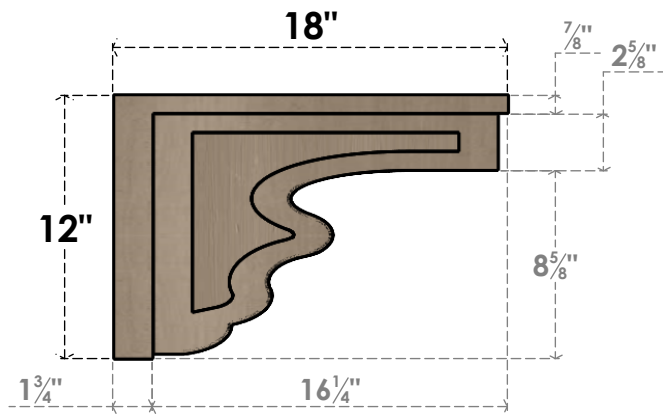

ITEM NUMBER: CORU06X18X12HLDRCPR

6"W X 18"D X 12"H SERIES 3 CLASSIC HIGHLAND ROUGH CEDAR
TIMBERTHANE FAUX WOOD CORBEL, PRIMED

SIDE PROFILE

FRONT PROFILE

ISOMETRIC

EKENA MILLWORK
2300 WEST MAIN ST.
CLARKSVILLE, TX 75426
TOLL FREE: 866-607-0453
WWW.EKENAMILLWORK.COM

NOTES

1. INSTALLATION TO BE COMPLETED IN ACCORDANCE WITH MANUFACTURER'S SPECIFICATIONS.
2. DRAWING MAY NOT BE TO SCALE
3. THIS DRAWING IS INTENDED FOR DESIGN AND PLANNING PURPOSES ONLY.
4. ALL INFORMATION CONTAINED HEREIN WAS CURRENT AT THE TIME OF DEVELOPMENT BUT MUST BE REVIEWED AND APPROVED BY THE PRODUCT MANUFACTURER TO BE CONSIDERED ACCURATE.
5. TIMBERTHANE ARCHITECTURAL PRODUCTS ARE MADE FROM HIGH DENSITY URETHANE AND COME FACTORY PRIMED