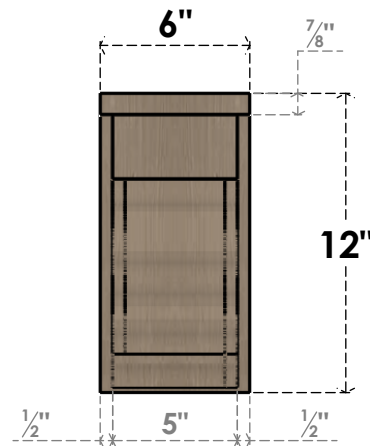

ITEM NUMBER: CORU06X18X12HLDRCPR

6"W X 18"D X 12"H SERIES 3 CLASSIC HIGHLAND ROUGH CEDAR
TIMBERTHANE FAUX WOOD CORBEL, PRIMED

SIDE PROFILE

FRONT PROFILE

ISOMETRIC

EKENA MILLWORK
2300 WEST MAIN ST.
CLARKSVILLE, TX 75426
TOLL FREE: 866-607-0453
WWW.EKENAMILLWORK.COM

NOTES

1. INSTALLATION TO BE COMPLETED IN ACCORDANCE WITH MANUFACTURER'S SPECIFICATIONS.
2. DRAWING MAY NOT BE TO SCALE
3. THIS DRAWING IS INTENDED FOR DESIGN AND PLANNING PURPOSES ONLY.
4. ALL INFORMATION CONTAINED HEREIN WAS CURRENT AT THE TIME OF DEVELOPMENT BUT MUST BE REVIEWED AND APPROVED BY THE PRODUCT MANUFACTURER TO BE CONSIDERED ACCURATE.
5. TIMBERTHANE ARCHITECTURAL PRODUCTS ARE MADE FROM HIGH DENSITY URETHANE AND COME FACTORY PRIMED