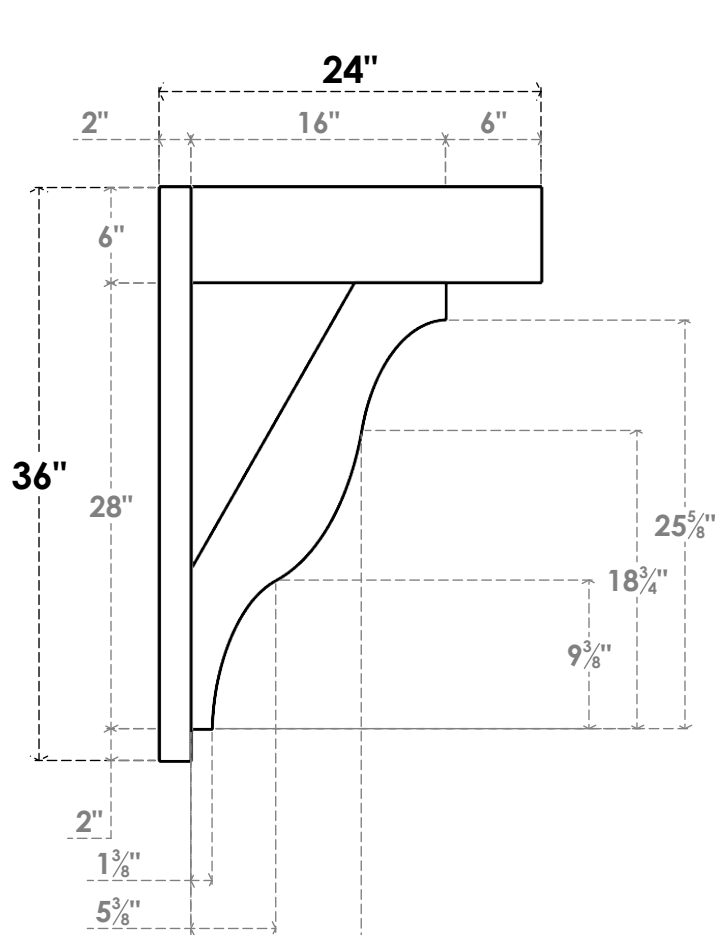

# ITEM NUMBER: OUTUROC060X080X24000X36000X060X020X060FST44RCPR

6"W TOP X 8"W BACK X 24"D X 36"H X 6"T TOP X 2"T BACK TIMBERTHANE ROUGH CEDAR FUNSTON FAUX WOOD OPEN OUTLOOKER, BLOCK TOP AND BACK, 6"W CLOSED BRACE, PRIMED TAN

**SIDE PROFILE**

**FRONT PROFILE**

**ISOMETRIC**

GENERATED DATE : 07/06/2023

EKENA MILLWORK  
2300 WEST MAIN ST.  
CLARKSVILLE, TX 75426  
TOLL FREE: 866-607-0453  
WWW.EKENAMILLWORK.COM

**NOTES**

1. INSTALLATION TO BE COMPLETED IN ACCORDANCE WITH MANUFACTURER'S SPECIFICATIONS.
2. DRAWING MAY NOT BE TO SCALE
3. THIS DRAWING IS INTENDED FOR DESIGN AND PLANNING PURPOSES ONLY.
4. ALL INFORMATION CONTAINED HEREIN WAS CURRENT AT THE TIME OF DEVELOPMENT BUT MUST BE REVIEWED AND APPROVED BY THE PRODUCT MANUFACTURER TO BE CONSIDERED ACCURATE.
5. TIMBERTHANE ARCHITECTURAL PRODUCTS ARE MADE FROM HIGH DENSITY URETHANE AND COME FACTORY PRIMED