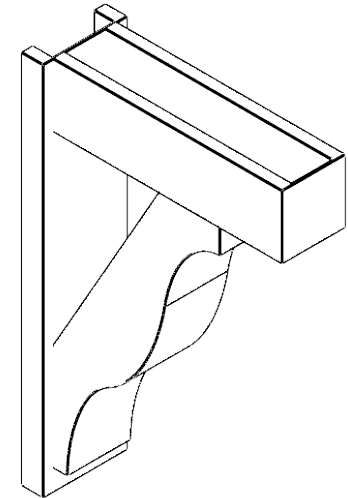

# ITEM NUMBER: OUTUROC060X080X24000X36000X060X020X060FST44RCPR

6"W TOP X 8"W BACK X 24"D X 36"H X 6"T TOP X 2"T BACK TIMBERTHANE ROUGH CEDAR FUNSTON FAUX WOOD OPEN OUTLOOKER, BLOCK TOP AND BACK, 6"W CLOSED BRACE, PRIMED TAN

**SIDE PROFILE**

**FRONT PROFILE**

**ISOMETRIC**

GENERATED DATE : 07/06/2023

EKENA MILLWORK  
2300 WEST MAIN ST.  
CLARKSVILLE, TX 75426  
TOLL FREE: 866-607-0453  
WWW.EKENAMILLWORK.COM

**NOTES**

1. INSTALLATION TO BE COMPLETED IN ACCORDANCE WITH MANUFACTURER'S SPECIFICATIONS.
2. DRAWING MAY NOT BE TO SCALE
3. THIS DRAWING IS INTENDED FOR DESIGN AND PLANNING PURPOSES ONLY.
4. ALL INFORMATION CONTAINED HEREIN WAS CURRENT AT THE TIME OF DEVELOPMENT BUT MUST BE REVIEWED AND APPROVED BY THE PRODUCT MANUFACTURER TO BE CONSIDERED ACCURATE.
5. TIMBERTHANE ARCHITECTURAL PRODUCTS ARE MADE FROM HIGH DENSITY URETHANE AND COME FACTORY PRIMED