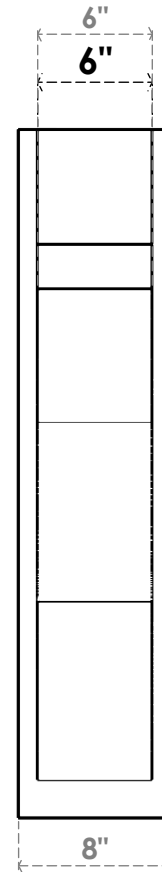

# ITEM NUMBER: OUTUROC060X080X24000X36000X060X020X060FST44RCPR

6"W TOP X 8"W BACK X 24"D X 36"H X 6"T TOP X 2"T BACK TIMBERTHANE ROUGH CEDAR FUNSTON FAUX WOOD OPEN OUTLOOKER, BLOCK TOP AND BACK, 6"W CLOSED BRACE, PRIMED TAN

**SIDE PROFILE**

**FRONT PROFILE**

**ISOMETRIC**

GENERATED DATE : 07/06/2023

EKENA MILLWORK  
2300 WEST MAIN ST.  
CLARKSVILLE, TX 75426  
TOLL FREE: 866-607-0453  
WWW.EKENAMILLWORK.COM

**NOTES**

1. INSTALLATION TO BE COMPLETED IN ACCORDANCE WITH MANUFACTURER'S SPECIFICATIONS.
2. DRAWING MAY NOT BE TO SCALE
3. THIS DRAWING IS INTENDED FOR DESIGN AND PLANNING PURPOSES ONLY.
4. ALL INFORMATION CONTAINED HEREIN WAS CURRENT AT THE TIME OF DEVELOPMENT BUT MUST BE REVIEWED AND APPROVED BY THE PRODUCT MANUFACTURER TO BE CONSIDERED ACCURATE.
5. TIMBERTHANE ARCHITECTURAL PRODUCTS ARE MADE FROM HIGH DENSITY URETHANE AND COME FACTORY PRIMED