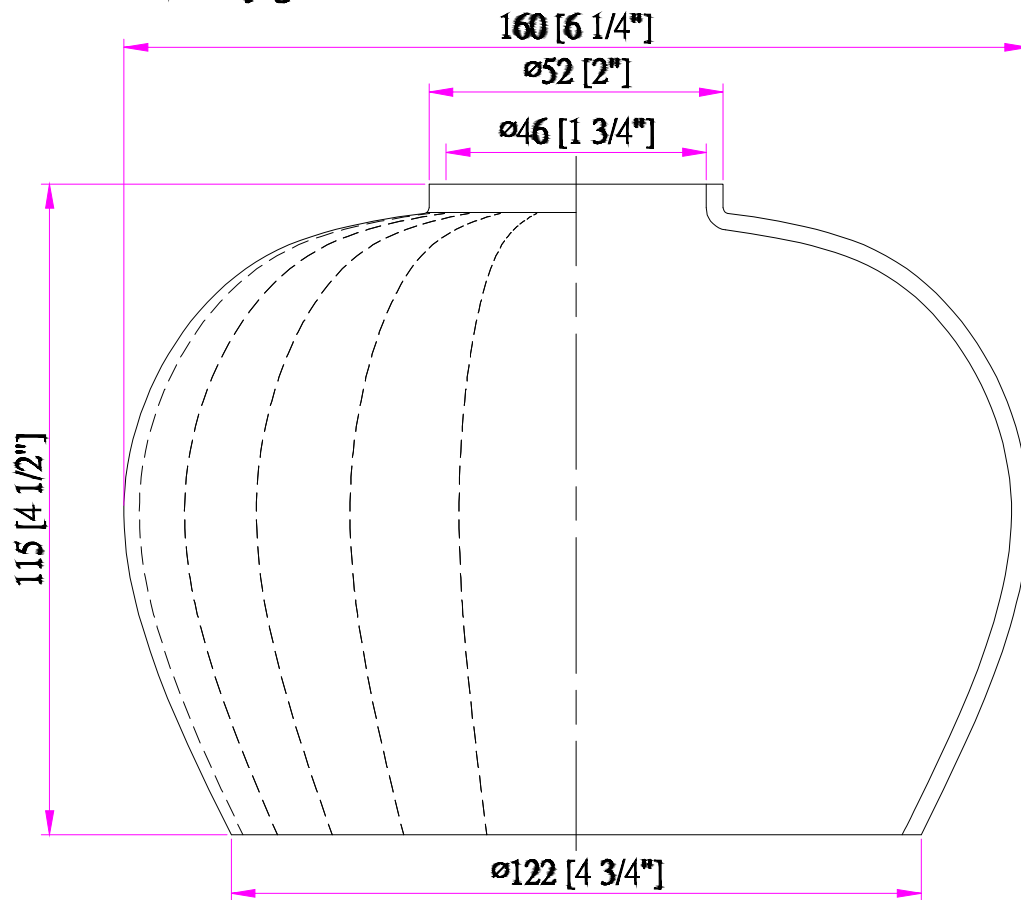

ITEM#: White glass
Clear glass
Smoke glass
Mercury glass

22瓣