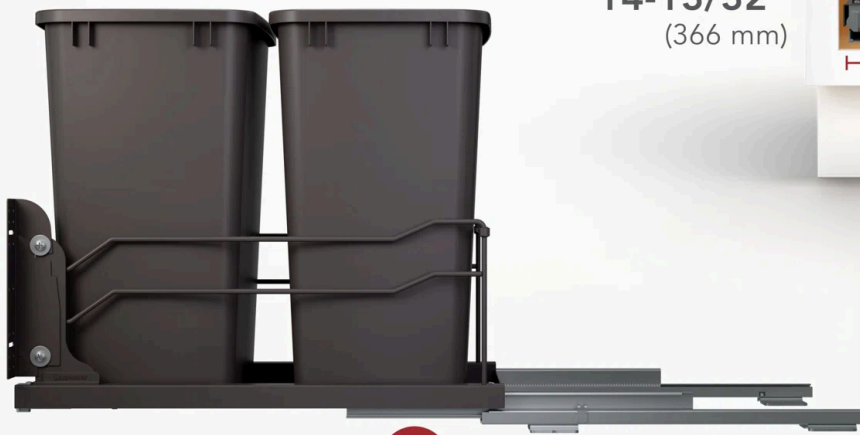

53WC Series

PULLOUT WASTE CONTAINER

SOFT-CLOSE • DOOR-MOUNT • (2) POLYMER BINS

Closed Position Depth (D): 22-3/32"
(561 mm)

Minimum Cabinet
Opening (MCO):

14-1/2"
(368 mm)

Product Width
(W):

14-13/32"
(366 mm)

Product
Height
(H):
19"
(483 mm)

Polymer
Bin Height:
(no hardware)
17-27/32"
(453 mm)

Full-Extension Depth (D): 38-3/4"
(984 mm)

SPECIFICATIONS