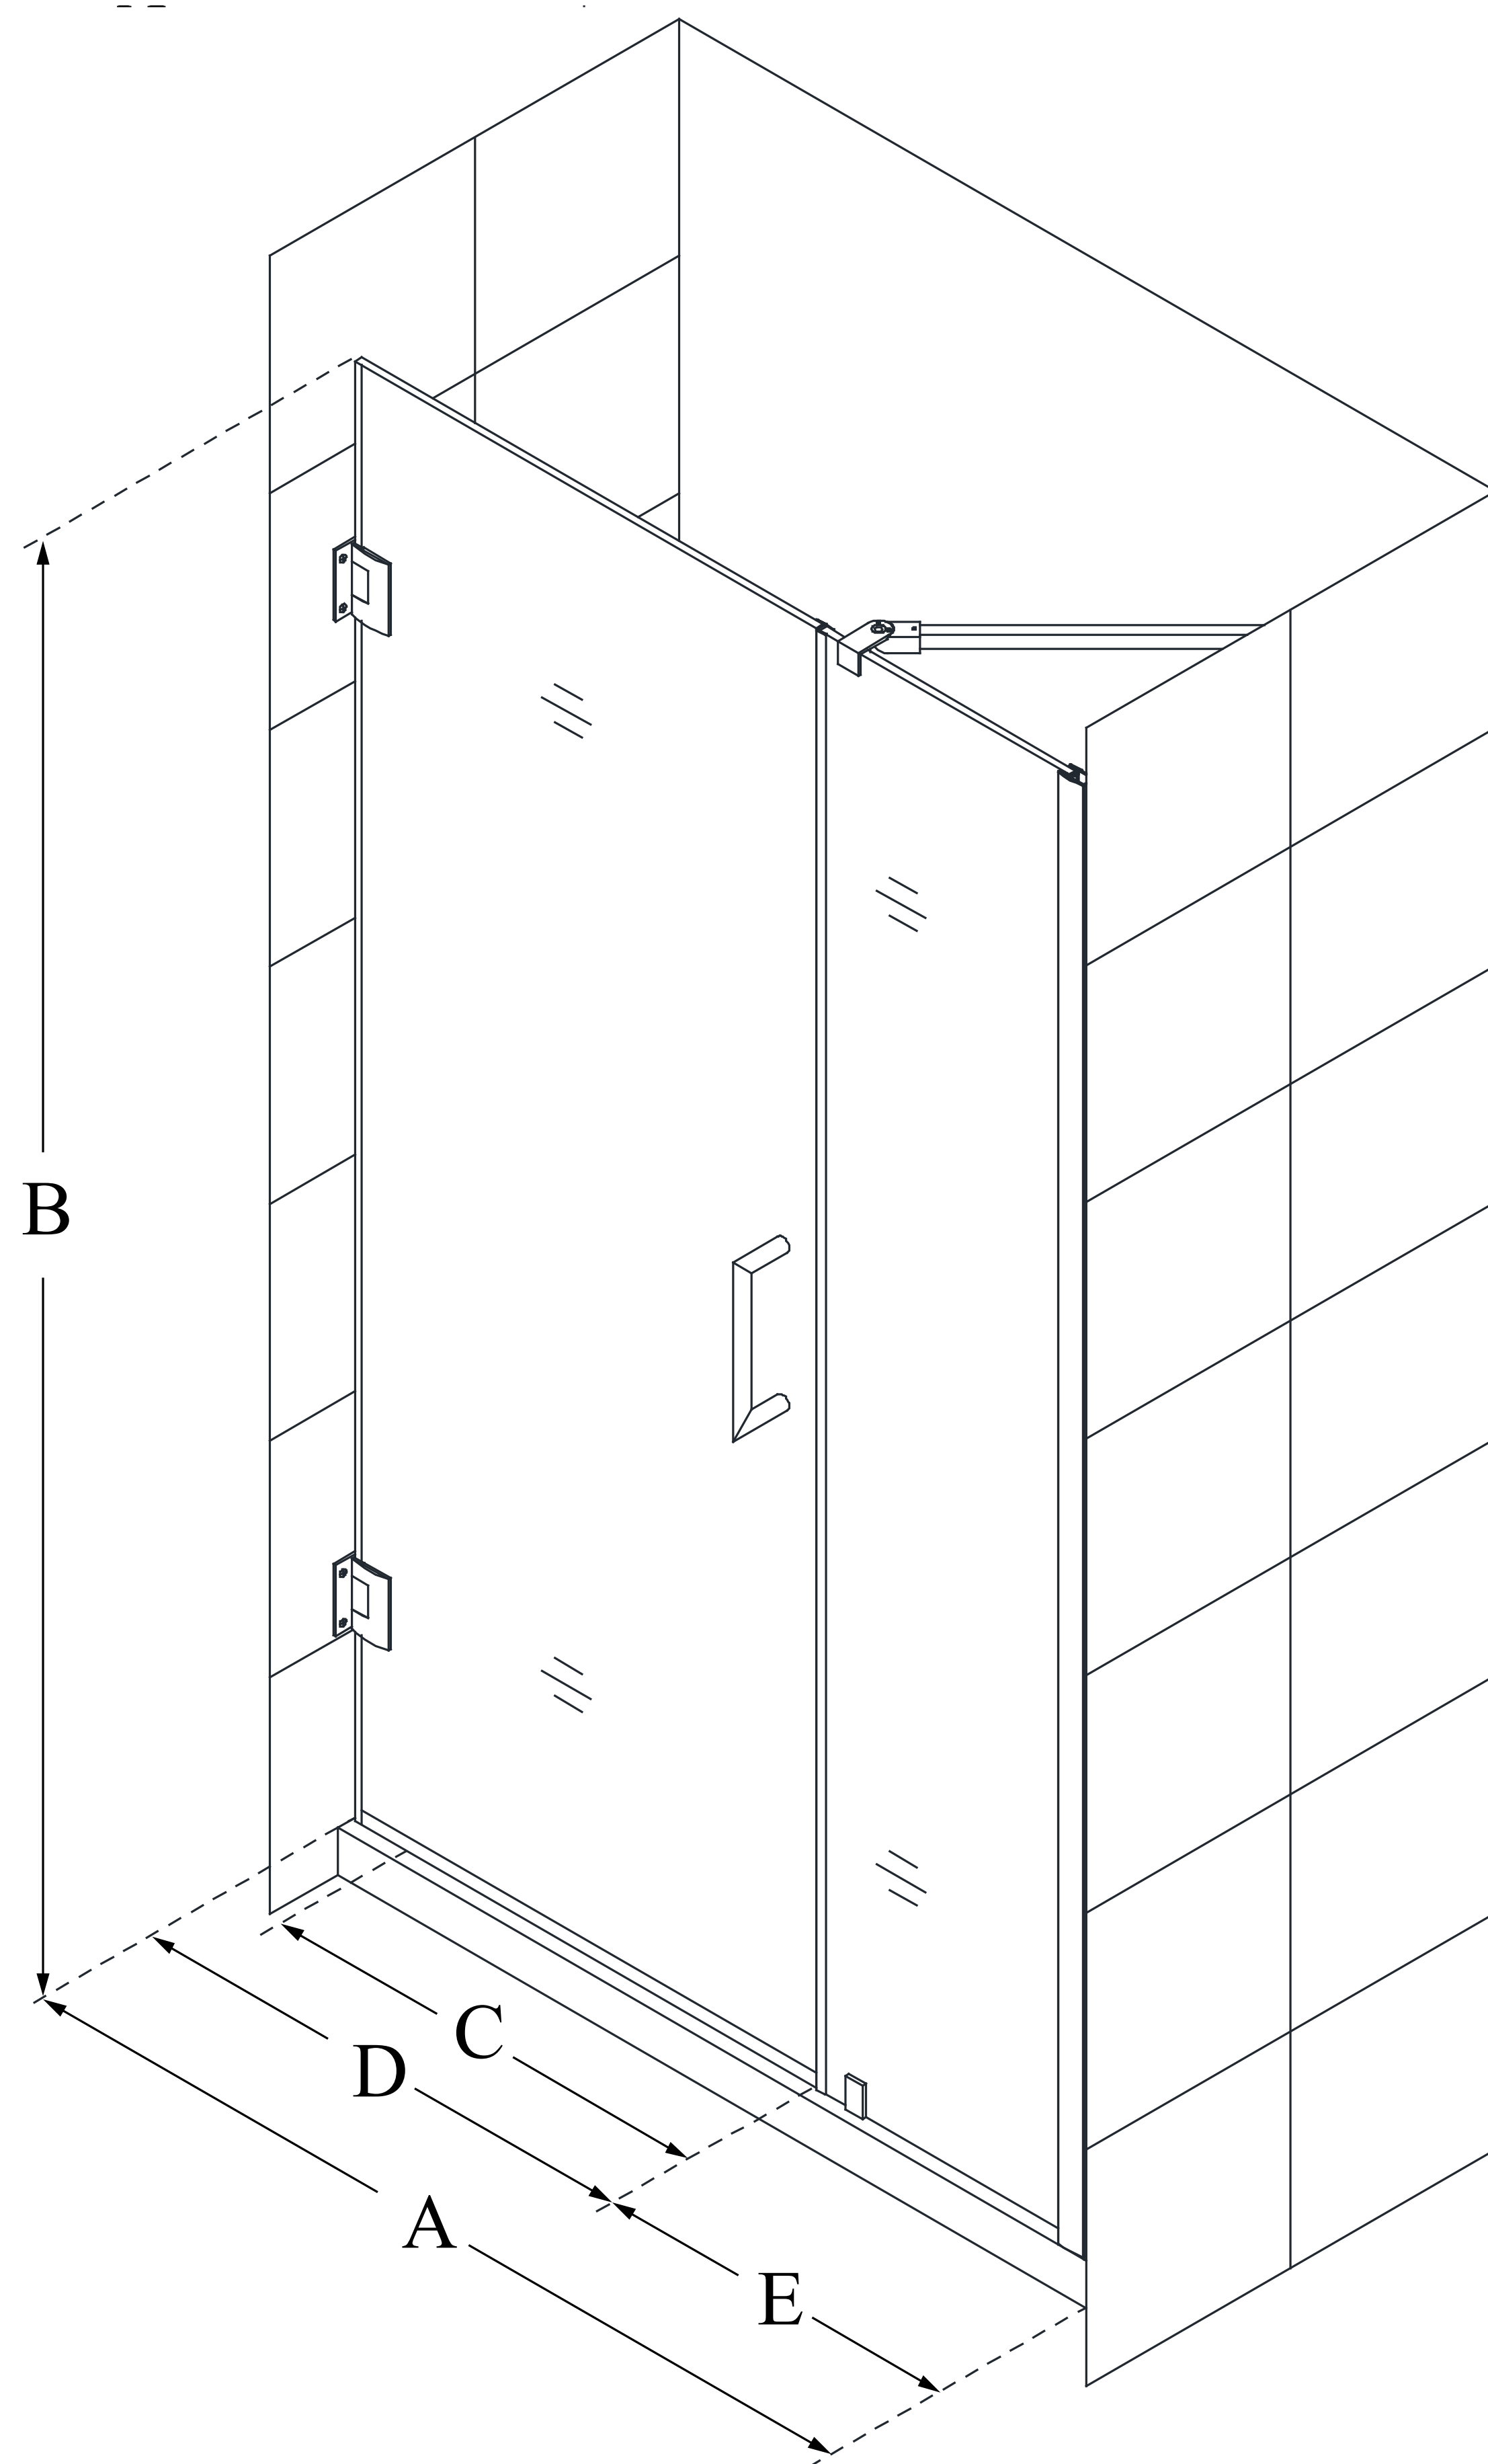

## UNIDOOR

DreamLine Unidoor 43-44" W x  
72" H Frameless Hinged Shower  
Door with Support Arm, Clear  
Glass

**SWING DOOR**

### CONFIGURATION DIMENSIONS:

**A: 43 - 44"**

MODEL WIDTH

**B: 72"**

MODEL HEIGHT

**C: 24"**

ACCESS WIDTH

**D: 25"**

DOOR WIDTH

**E: 18"**

INLINE PANEL WIDTH

DreamLine reserves the right to update or modify the hardware or materials pictured without prior notice for the purpose of product improvement and customer satisfaction.